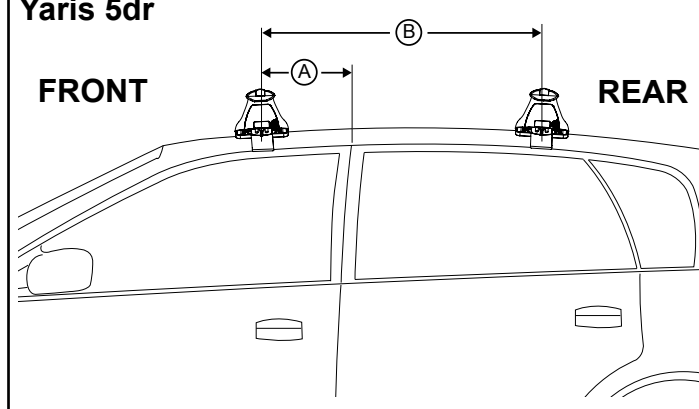

DK329 Rhino-Rack VA, DA, Euro & HD crossbar instruction

Measurement A: CENTRE of door jamb to CENTRE arrow of leg foot plate.

Measurement B: CENTRE of Front leg foot plate arrow to CENTRE of Rear leg foot plate arrow.

Carrying capacity: Roof rack is rated to 75kg. Please refer to manufacturers handbook for your vehicles maximum roof load capacity. Always use the lower of the two figures.

FRONT RIGHT
Yaris 5dr

REAR RIGHT Yaris 5dr

Direction of Pad and Foot Plate Arrow

Yaris 3dr

Yaris 5dr

VEHICLE	Date	Measurement A	Measurement B	Load Rating (includes racks 5kg/ 11lbs)
Toyota Yaris (131) 3dr hatch	11-	620mm / 24,13/32"	520mm / 20,15/32"	60kg / 132lbs
Toyota Yaris (130) 5dr hatch	11-	400mm / 15,3/4"	700mm / 27,9/16"	60kg / 132lbs