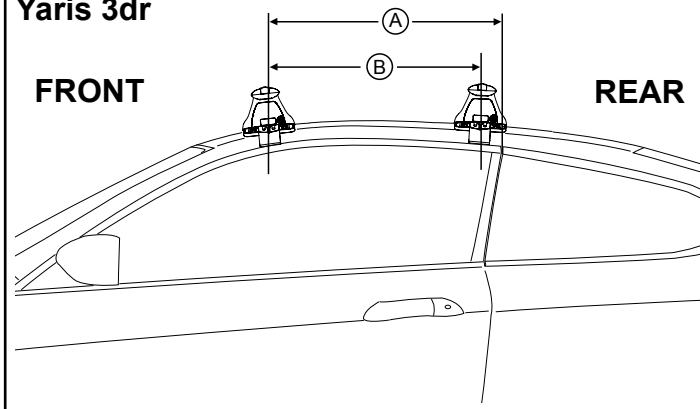

DK329 Rhino-Rack VA, DA, Euro & HD crossbar instruction

Measurement A: CENTRE of door jamb to CENTRE arrow of leg foot plate.

Measurement B: CENTRE of Front leg foot plate arrow to CENTRE of Rear leg foot plate arrow.

Direction of Pad and Foot Plate Arrow

Yaris 3dr

Yaris 5dr

VEHICLE	Date	Measurement A	Measurement B	Load Rating (includes racks 5kg/ 11lbs)
Toyota Yaris (131) 3dr hatch	11-	620mm / 24,13/32"	520mm / 20,15/32"	60kg / 132lbs
Toyota Yaris (130) 5dr hatch	11-	400mm / 15,3/4"	700mm / 27,9/16"	60kg / 132lbs