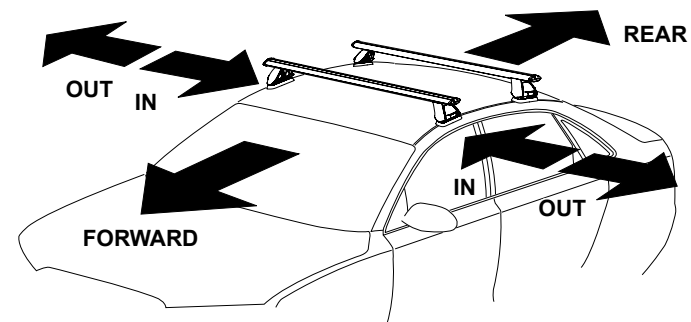

Direction of Pad and Foot Plate Arrow