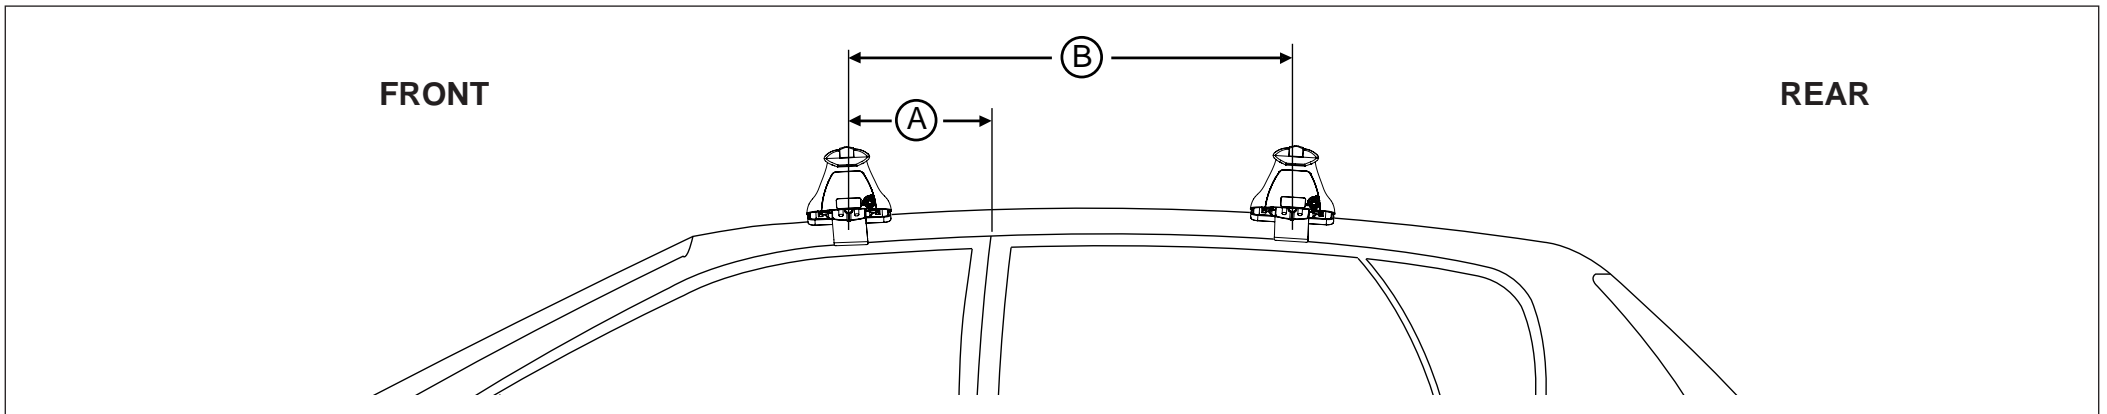

Front Right

Rear Right

VEHICLE	Date	Measurement A	Measurement B	Load rating (includes racks 5kg / 11lbs)
Toyota Yaris (131) 3dr hatch	2011-	520mm / 20,15/32"	620mm / 24,13/32"	60kg / 132lbs
Toyota Yaris (130) 5dr hatch	2011-	400mm / 15,3/4"	700mm / 27,9/16"	60kg / 132lbs