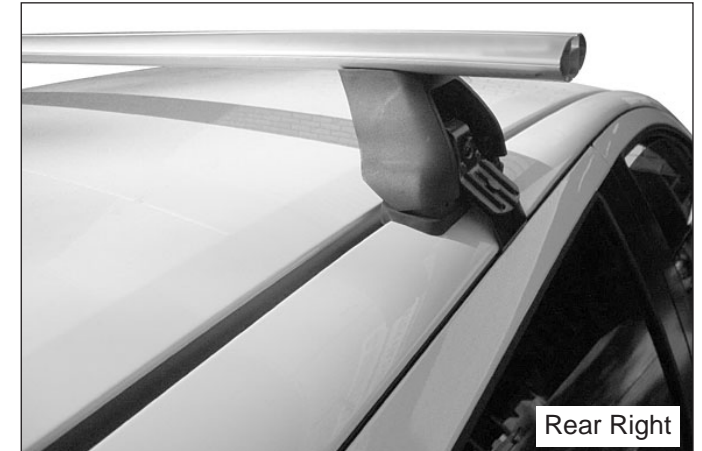

Rhino Rack 2500 Series - DK329

Measurement A: CENTRE of door jamb to CENTRE arrow of leg foot plate.

Measurement B: CENTRE of Front leg foot plate arrow to CENTRE of Rear leg foot plate arrow.

Carrying capacity: Roof rack is rated to 75kg. Please refer to manufacturers handbook for your vehicles maximum roof load capacity. Always use the lower of the two figures.

Pad 142697 Front Right arrow OUT
Pad 142696 Front Left arrow OUT
Pad M368 Rear Left & Right arrow OUT

VEHICLE	Date	Measurement A	Measurement B	Load rating (includes racks 5kg / 11lbs)
Toyota Yaris (131) 3dr hatch	2011-	520mm / 20,15/32"	620mm / 24,13/32"	60kg / 132lbs
Toyota Yaris (130) 5dr hatch	2011-	400mm / 15,3/4"	700mm / 27,9/16"	60kg / 132lbs