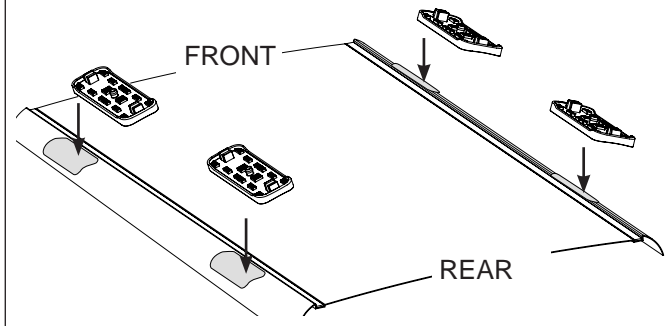

Rhino Rack 2500 Series - DK329

Measurement A: CENTRE of door jamb to CENTRE arrow of leg foot plate.

Measurement B: CENTRE of Front leg foot plate arrow to CENTRE of Rear leg foot plate arrow.

Carrying capacity: Roof rack is rated to 75kg. Please refer to manufacturers handbook for your vehicles maximum roof load capacity. Always use the lower of the two figures.

Pad 142697 Front Right arrow OUT
Pad 142696 Front Left arrow OUT
Pad M368 Rear Left & Right arrow OUT