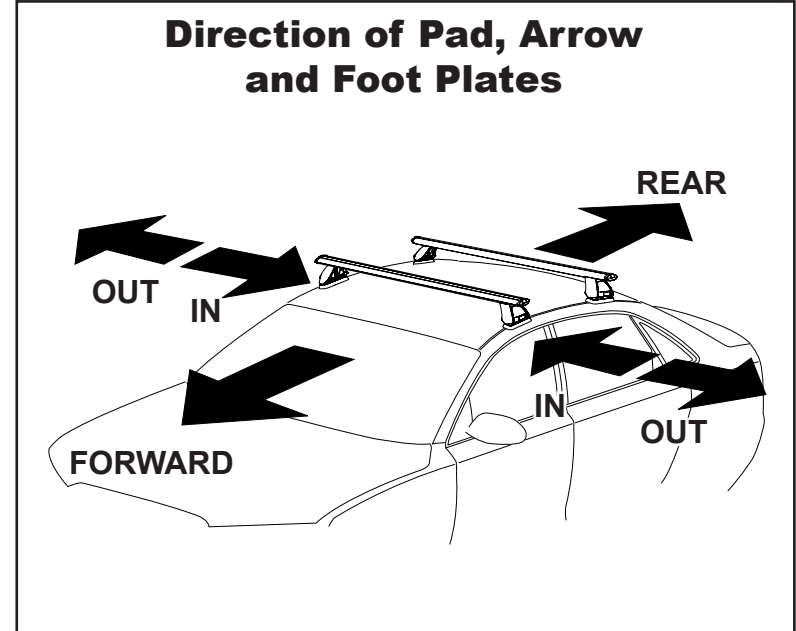

DK319 Rhino-Rack VA, Aero, Euro & HD crossbar instruction

Measurement A: CENTRE of door jamb to CENTRE arrow of leg foot plate.

Measurement B: CENTRE of Front leg foot plate arrow to CENTRE of Rear leg foot plate arrow.

Carrying capacity: Roof rack is rated to 75kg. Please refer to manufacturers handbook for your vehicles maximum roof load capacity. Always use the lower of the two figures.

VEHICLE	Date	Measurement A	Measurement B	Load Rating (includes racks 5kg/ 11lbs)
Honda Civic 4dr sedan	2012-	300mm / 11,13/16"	700mm / 27,9/16"	60kg / 132lb