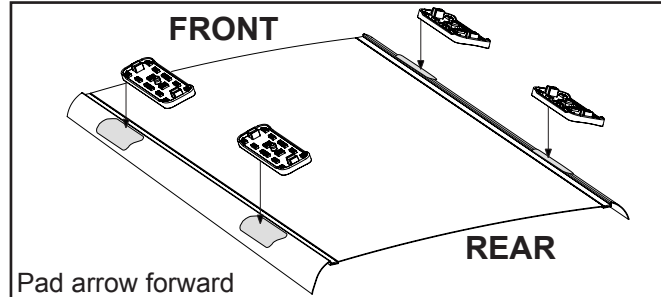

DK319 Rhino-Rack VA, Aero, Euro & HD crossbar instruction

Measurement A: CENTRE of door jamb to CENTRE arrow of leg foot plate.

Measurement B: CENTRE of Front leg foot plate arrow to CENTRE of Rear leg foot plate arrow.

Carrying capacity: Roof rack is rated to 75kg. Please refer to manufacturers handbook for your vehicles maximum roof load capacity. Always use the lower of the two figures.

VEHICLE	Date	Measurement A	Measurement B	Load Rating (includes racks 5kg/ 11lbs)
Honda Civic 4dr sedan	2012-	300mm / 11,13/16"	700mm / 27,9/16"	60kg / 132lb