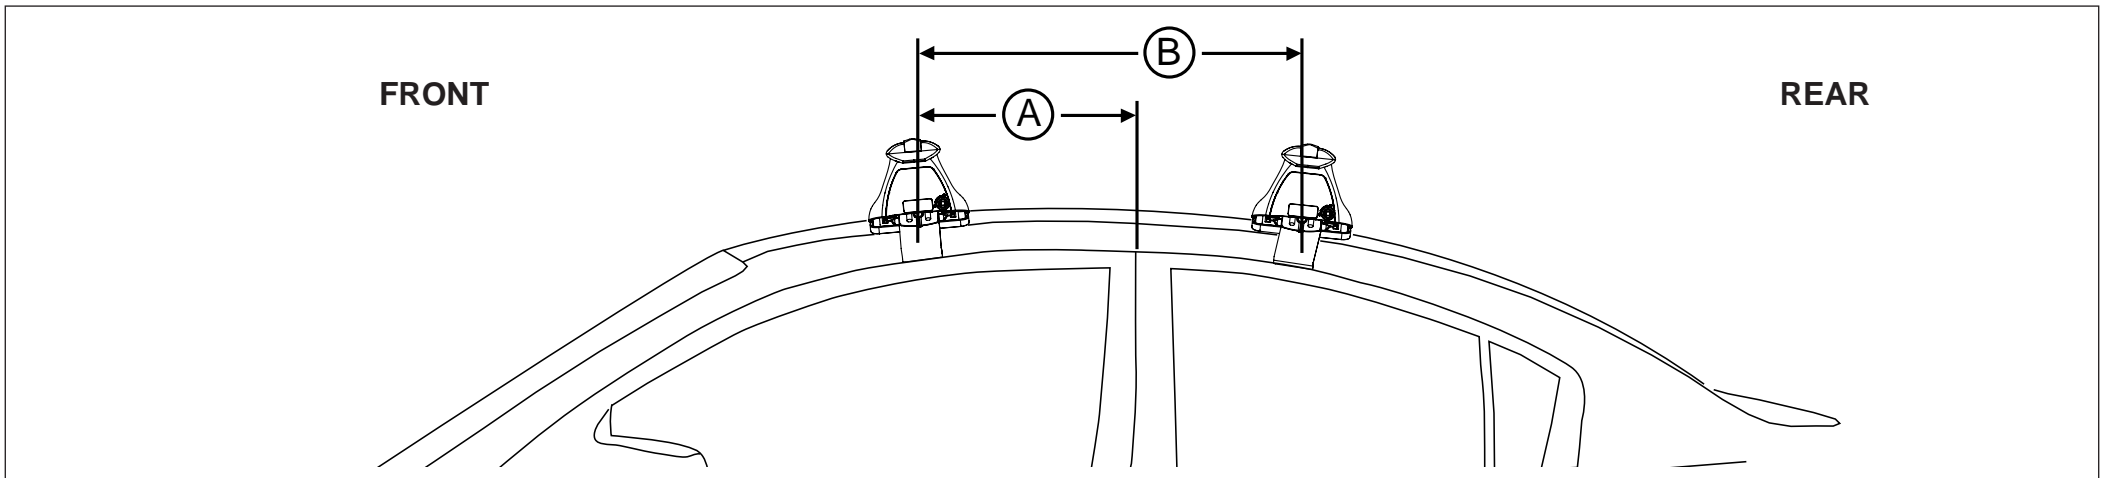

REAR							
VEHICLE	Date	Crossbar	Pad / Clamp REAR RIGHT	Pad / Clamp REAR LEFT	Foot plate arrow direction	Bar measurement strip. Length per side.	HD Crossbar distance (x).
Honda Civic 4dr sedan	2012-	1260mm	M366 / SUB0264	M366 / SUB0264	OUT	76mm	1026mm / 40,25/64"

Rhino Rack 2500 Series - DK319

Measurement A: CENTRE of door jamb to CENTRE arrow of leg foot plate.

Measurement B: CENTRE of Front leg foot plate arrow to CENTRE of Rear leg foot plate arrow.

Carrying capacity: Roof rack is rated to 75kg. Please refer to manufacturers handbook for your vehicles maximum roof load capacity. Always use the lower of the two figures.