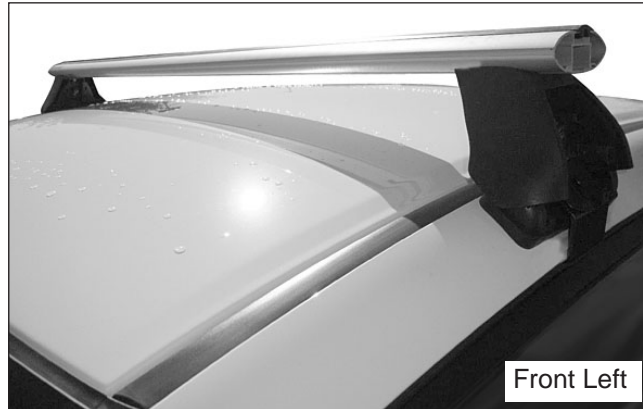

Rhino Rack 2500 Series - DK319

Measurement A: CENTRE of door jamb to CENTRE arrow of leg foot plate.

Measurement B: CENTRE of Front leg foot plate arrow to CENTRE of Rear leg foot plate arrow.

Carrying capacity: Roof rack is rated to 75kg. Please refer to manufacturers handbook for your vehicles maximum roof load capacity. Always use the lower of the two figures.

VEHICLE	Date	Measurement A	Measurement B	Load rating (includes racks 5kg / 11lbs)
Honda Civic 4dr sedan	2012-	300mm / 11,13/16"	700mm / 27,9/16"	60kg / 132lb