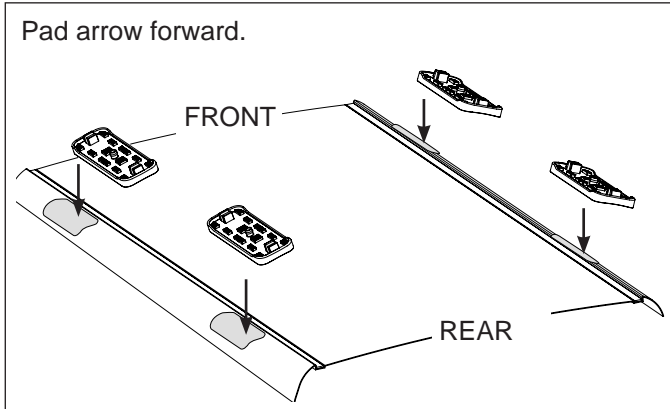

REAR							
VEHICLE	Date	Crossbar	Pad / Clamp REAR RIGHT	Pad / Clamp REAR LEFT	Foot plate arrow direction	Bar measurement strip. Length per side.	HD Crossbar distance (x).
Honda Civic 4dr sedan	2012-	1260mm	M366 / SUB0264	M366 / SUB0264	OUT	76mm	1026mm / 40,25/64"

Rhino Rack 2500 Series - DK319

Measurement A: CENTRE of door jamb to CENTRE arrow of leg foot plate.

Measurement B: CENTRE of Front leg foot plate arrow to CENTRE of Rear leg foot plate arrow.

Carrying capacity: Roof rack is rated to 75kg. Please refer to manufacturers handbook for your vehicles maximum roof load capacity. Always use the lower of the two figures.