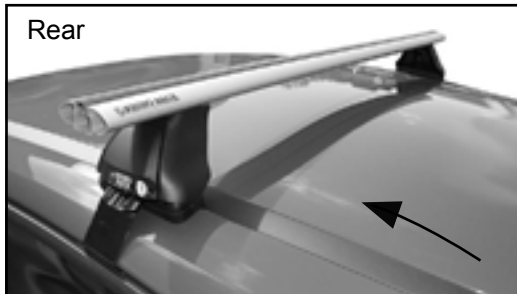

DK307 Rhino-Rack VA, Aero, Euro & HD crossbar instruction

Measurement A: CENTRE of door jamb to CENTRE arrow of leg foot plate.

Measurement B: CENTRE of Front leg foot plate arrow to CENTRE of Rear leg foot plate arrow.

Carrying capacity: Roof rack is rated to 75kg. Please refer to manufacturers handbook for your vehicles maximum roof load capacity. Always use the lower of the two figures.

Pad M564 Front Left of Vehicle, Arrow outward
Pad M565 Front Right of Vehicle, Arrow outward
Pad M505 Rear Right of Vehicle, Arrow outward
Pad M506 Rear Left of Vehicle, Arrow outward

Direction of Pad, Arrow and Foot Plates

VEHICLE	Date	Measurement A	Measurement B	Load Rating (includes racks 5kg/11lbs)
Ford Focus LW 4dr sedan MK1/MK2	2011-	275mm / 10,53/64"	720mm / 28,11/32"	75kg / 165lbs
Ford Focus LW 5dr hatch MK1/MK2	2011-	275mm / 10,53/64"	720mm / 28,11/32"	75kg / 165lbs