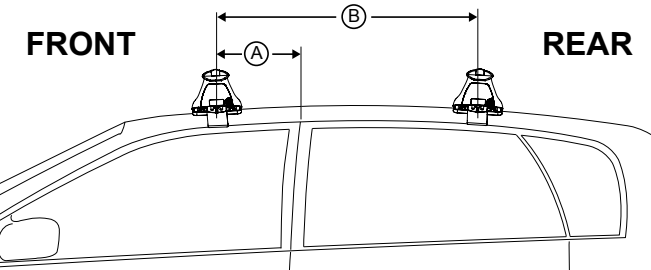

# DK307 Rhino-Rack VA, Aero, Euro & HD crossbar instruction

**Measurement A:** CENTRE of door jamb to CENTRE arrow of leg foot plate.

**Measurement B:** CENTRE of Front leg foot plate arrow to CENTRE of Rear leg foot plate arrow.

**Carrying capacity:** Roof rack is rated to 75kg. Please refer to manufacturers handbook for your vehicles maximum roof load capacity. Always use the lower of the two figures.

Pad M564 Front Left of Vehicle, Arrow outward  
Pad M565 Front Right of Vehicle, Arrow outward  
Pad M505 Rear Right of Vehicle, Arrow outward  
Pad M506 Rear Left of Vehicle, Arrow outward

## Direction of Pad, Arrow and Foot Plates

Rear

VEHICLE	Date	Measurement A	Measurement B	Load Rating (includes racks 5kg/11lbs)
Ford Focus LW 4dr sedan MK1/MK2	2011-	275mm / 10,53/64"	720mm / 28,11/32"	75kg / 165lbs
Ford Focus LW 5dr hatch MK1/MK2	2011-	275mm / 10,53/64"	720mm / 28,11/32"	75kg / 165lbs