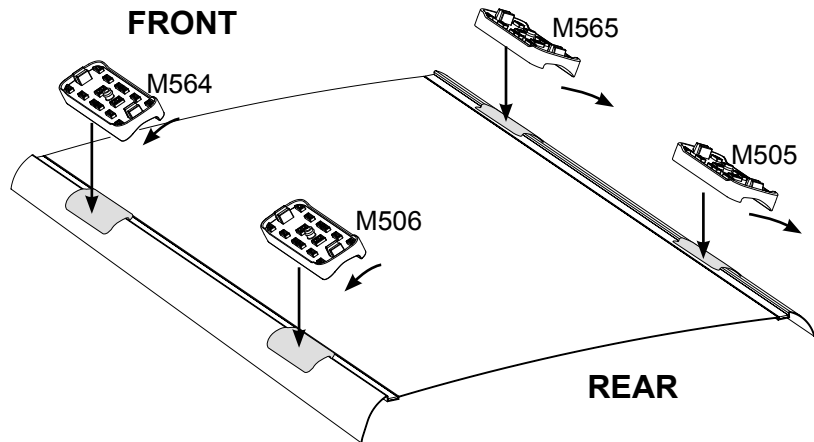

# DK307 Rhino-Rack VA, Aero, Euro & HD crossbar instruction

**Measurement A:** CENTRE of door jamb to CENTRE arrow of leg foot plate.

**Measurement B:** CENTRE of Front leg foot plate arrow to CENTRE of Rear leg foot plate arrow.

**Carrying capacity:** Roof rack is rated to 75kg. Please refer to manufacturers handbook for your vehicles maximum roof load capacity. Always use the lower of the two figures.

Pad M564 Front Left of Vehicle, Arrow outward  
Pad M565 Front Right of Vehicle, Arrow outward  
Pad M505 Rear Right of Vehicle, Arrow outward  
Pad M506 Rear Left of Vehicle, Arrow outward

## Direction of Pad, Arrow and Foot Plates

Rear

VEHICLE	Date	Measurement A	Measurement B	Load Rating (includes racks 5kg/11lbs)
Ford Focus LW 4dr sedan MK1/MK2	2011-	275mm / 10,53/64"	720mm / 28,11/32"	75kg / 165lbs
Ford Focus LW 5dr hatch MK1/MK2	2011-	275mm / 10,53/64"	720mm / 28,11/32"	75kg / 165lbs