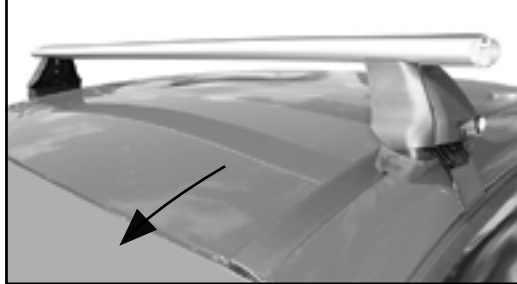

DK307 Rhino-Rack VA, Aero, Euro & HD crossbar instruction

Measurement A: CENTRE of door jamb to CENTRE arrow of leg foot plate.

Measurement B: CENTRE of Front leg foot plate arrow to CENTRE of Rear leg foot plate arrow.

Carrying capacity: Roof rack is rated to 75kg. Please refer to manufacturers handbook for your vehicles maximum roof load capacity. Always use the lower of the two figures.

Pad M564 Front Left of Vehicle, Arrow outward
Pad M565 Front Right of Vehicle, Arrow outward
Pad M505 Rear Right of Vehicle, Arrow outward
Pad M506 Rear Left of Vehicle, Arrow outward

Front

Direction of Pad, Arrow and Foot Plates

Rear

VEHICLE	Date	Measurement A	Measurement B	Load Rating (includes racks 5kg/11lbs)
Ford Focus LW 4dr sedan MK1/MK2	2011-	275mm / 10,53/64"	720mm / 28,11/32"	75kg / 165lbs
Ford Focus LW 5dr hatch MK1/MK2	2011-	275mm / 10,53/64"	720mm / 28,11/32"	75kg / 165lbs