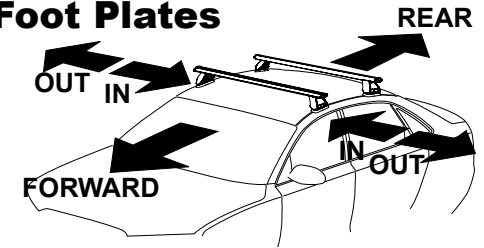

Direction of Pad, Arrow and Foot Plates