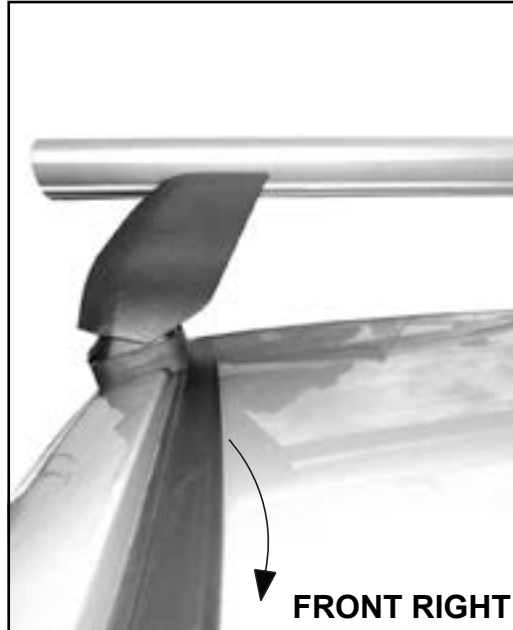

DK306 Rhino-Rack VA, Aero, Euro & HD crossbar instruction

Measurement A: CENTRE of door jamb to CENTRE arrow of leg foot plate.

Measurement B: CENTRE of Front leg foot plate arrow to CENTRE of Rear leg foot plate arrow.

Carrying capacity: Roof rack is rated to 75kg. Please refer to manufacturers handbook for your vehicles maximum roof load capacity. Always use the lower of the two figures.

- Pad 142696 FRONT Left of vehicle Arrow facing outward
- Pad 142697 FRONT Right of vehicle Arrow facing outward
- Pad 142696 REAR Right of vehicle Arrow facing outward
- Pad 142697 REAR Left of vehicle Arrow facing outward