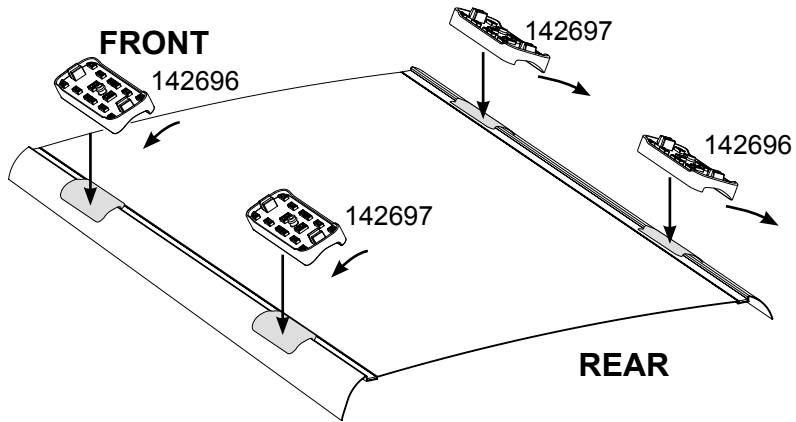

DK306 Rhino-Rack VA, Aero, Euro & HD crossbar instruction

Measurement A: CENTRE of door jamb to CENTRE arrow of leg foot plate.

Measurement B: CENTRE of Front leg foot plate arrow to CENTRE of Rear leg foot plate arrow.

Carrying capacity: Roof rack is rated to 75kg. Please refer to manufacturers handbook for your vehicles maximum roof load capacity. Always use the lower of the two figures.

- Pad 142696 FRONT Left of vehicle Arrow facing outward
- Pad 142697 FRONT Right of vehicle Arrow facing outward
- Pad 142696 REAR Right of vehicle Arrow facing outward
- Pad 142697 REAR Left of vehicle Arrow facing outward

Direction of Pad, Arrow and Foot Plates

VEHICLE	Date	Measurement A	Measurement B	Load Rating (includes racks 5kg/ 11lbs)
Volkswagen Jetta 4dr sedan	2011-	260mm / 10,1/4"	700mm / 27,9/16"	75kg / 165lbs