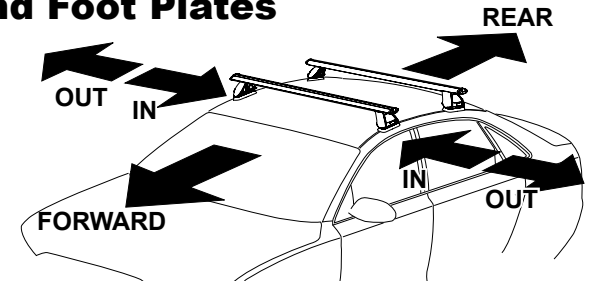

Direction of Pad, Arrow and Foot Plates

VEHICLE	Date	Measurement A	Measurement B	Load Rating (includes racks 5kg/ 11lbs)
Volkswagen Jetta 4dr sedan	2011-	260mm / 10,1/4"	700mm / 27,9/16"	75kg / 165lbs