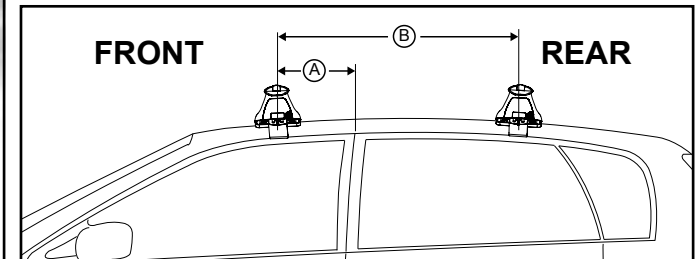

DK306 Rhino-Rack VA, Aero, Euro & HD crossbar instruction

Measurement A: CENTRE of door jamb to CENTRE arrow of leg foot plate.

Measurement B: CENTRE of Front leg foot plate arrow to CENTRE of Rear leg foot plate arrow.

Carrying capacity: Roof rack is rated to 75kg. Please refer to manufacturers handbook for your vehicles maximum roof load capacity. Always use the lower of the two figures.

- Pad 142696 FRONT Left of vehicle Arrow facing outward
- Pad 142697 FRONT Right of vehicle Arrow facing outward
- Pad 142696 REAR Right of vehicle Arrow facing outward
- Pad 142697 REAR Left of vehicle Arrow facing outward

Direction of Pad, Arrow and Foot Plates

VEHICLE	Date	Measurement A	Measurement B	Load Rating (includes racks 5kg/ 11lbs)
Volkswagen Jetta 4dr sedan	2011-	260mm / 10,1/4"	700mm / 27,9/16"	75kg / 165lbs