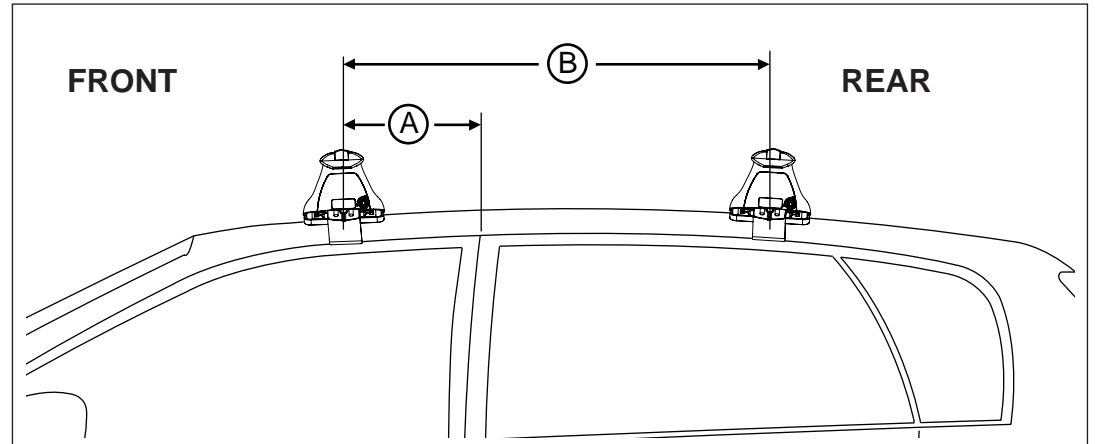

Rhino Rack 2500 Series - DK306

Measurement A: CENTRE of door jamb to CENTRE arrow of leg foot plate.

Measurement B: CENTRE of Front leg foot plate arrow to CENTRE of Rear leg foot plate arrow.

Carrying capacity: Roof rack is rated to 75kg. Please refer to manufacturers handbook for your vehicles maximum roof load capacity. Always use the lower of the two figures.

- Pad 142696 FRONT Left of vehicle Arrow facing outward
- Pad 142697 FRONT Right of vehicle Arrow facing outward
- Pad 142696 REAR Right of vehicle Arrow facing outward
- Pad 142697 REAR Left of vehicle Arrow facing outward

VEHICLE	Build Date	Measurement A	Measurement B	Weight rating (includes racks 5kg / 11lbs)
Volkswagen Jetta 4dr sedan	2011-	260mm / 10,1/4"	700mm / 27,9/16"	75kg / 165lbs