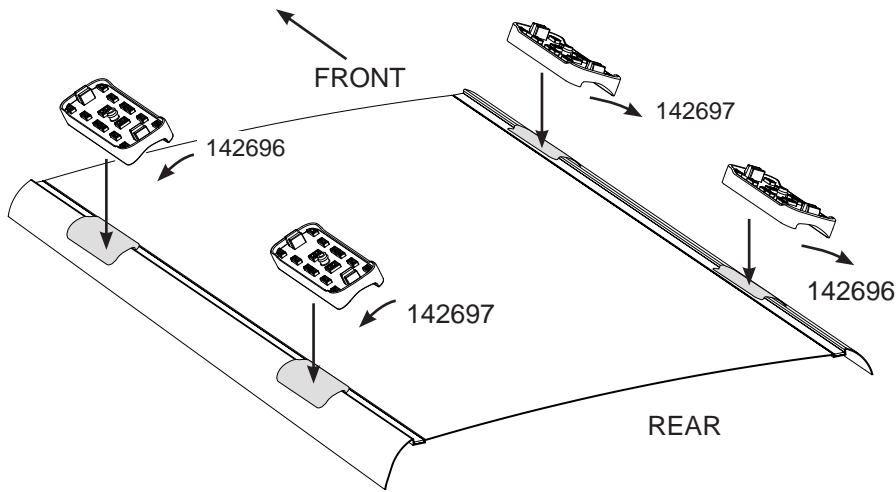

Rhino Rack 2500 Series - DK306

Measurement A: CENTRE of door jamb to CENTRE arrow of leg foot plate.

Measurement B: CENTRE of Front leg foot plate arrow to CENTRE of Rear leg foot plate arrow.

Carrying capacity: Roof rack is rated to 75kg. Please refer to manufacturers handbook for your vehicles maximum roof load capacity. Always use the lower of the two figures.

- Pad 142696 FRONT Left of vehicle Arrow facing outward
- Pad 142697 FRONT Right of vehicle Arrow facing outward
- Pad 142696 REAR Right of vehicle Arrow facing outward
- Pad 142697 REAR Left of vehicle Arrow facing outward

VEHICLE	Build Date	Measurement A	Measurement B	Weight rating (includes racks 5kg / 11lbs)
Volkswagen Jetta 4dr sedan	2011-	260mm / 10,1/4"	700mm / 27,9/16"	75kg / 165lbs