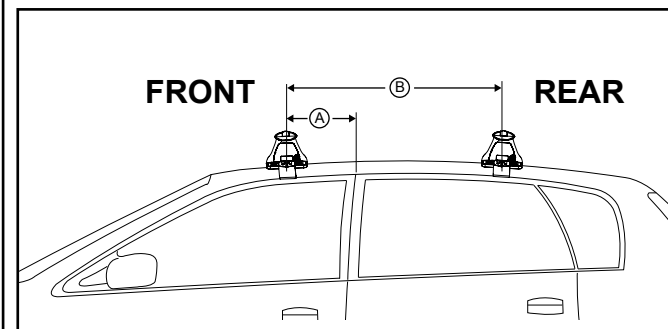

DK301 Rhino-Rack VA, Aero, Euro & HD crossbar instruction

Measurement A: CENTRE of door jamb to CENTRE arrow of leg foot plate.

Measurement B: CENTRE of Front leg foot plate arrow to CENTRE of Rear leg foot plate arrow.

Carrying capacity: Roof rack is rated to 75kg. Please refer to manufacturers handbook for your vehicles maximum roof load capacity. Always use the lower of the two figures.

Pad 142696 FRONT Left of vehicle Arrow facing out.
 Pad 142697 FRONT Right of vehicle Arrow facing out.
 Pad 142696 REAR Right of vehicle Arrow facing out.
 Pad 142697 REAR Left of vehicle Arrow facing out.

Direction of Pad, Arrow and Foot Plates

VEHICLE	Date	Measurement A	Measurement B	Load Rating (includes racks 5kg/ 11lbs)
Hyundai Elantra 4dr sedan	2011-	310mm / 12,13/64"	650mm / 25,19/32"	60kg / 132lbs