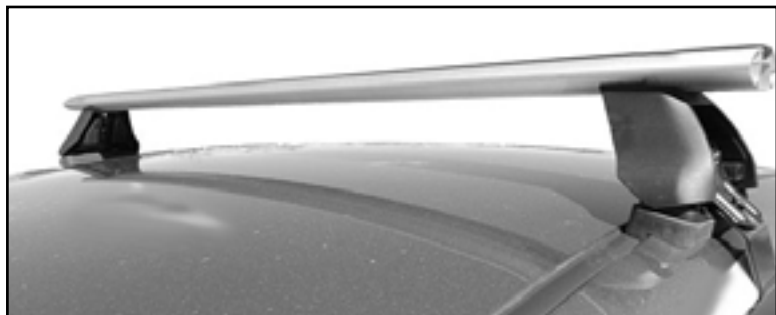

Direction of Pad, Arrow and Foot Plates

VEHICLE	Date	Measurement A	Measurement B	Load Rating (includes racks 5kg/ 11lbs)
Hyundai Elantra 4dr sedan	2011-	310mm / 12,13/64"	650mm / 25,19/32"	60kg / 132lbs