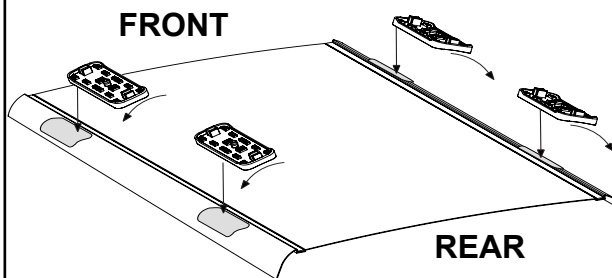

DK301 Rhino-Rack VA, Aero, Euro & HD crossbar instruction

Measurement A: CENTRE of door jamb to CENTRE arrow of leg foot plate.

Measurement B: CENTRE of Front leg foot plate arrow to CENTRE of Rear leg foot plate arrow.

Carrying capacity: Roof rack is rated to 75kg. Please refer to manufacturers handbook for your vehicles maximum roof load capacity. Always use the lower of the two figures.

Pad 142696 FRONT Left of vehicle Arrow facing out.
 Pad 142697 FRONT Right of vehicle Arrow facing out.
 Pad 142696 REAR Right of vehicle Arrow facing out.
 Pad 142697 REAR Left of vehicle Arrow facing out.

Direction of Pad, Arrow and Foot Plates

VEHICLE	Date	Measurement A	Measurement B	Load Rating (includes racks 5kg/ 11lbs)
Hyundai Elantra 4dr sedan	2011-	310mm / 12,13/64"	650mm / 25,19/32"	60kg / 132lbs