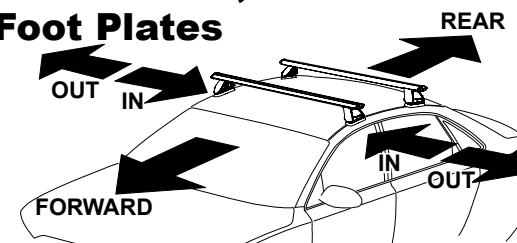

DK301 Rhino-Rack VA, Aero, Euro & HD crossbar instruction

Measurement A: CENTRE of door jamb to CENTRE arrow of leg foot plate.

Measurement B: CENTRE of Front leg foot plate arrow to CENTRE of Rear leg foot plate arrow.

Carrying capacity: Roof rack is rated to 75kg. Please refer to manufacturers handbook for your vehicles maximum roof load capacity. Always use the lower of the two figures.

Pad 142696 FRONT Left of vehicle Arrow facing out.
 Pad 142697 FRONT Right of vehicle Arrow facing out.
 Pad 142696 REAR Right of vehicle Arrow facing out.
 Pad 142697 REAR Left of vehicle Arrow facing out.

Direction of Pad, Arrow and Foot Plates

VEHICLE	Date	Measurement A	Measurement B	Load Rating (includes racks 5kg/ 11lbs)
Hyundai Elantra 4dr sedan	2011-	310mm / 12,13/64"	650mm / 25,19/32"	60kg / 132lbs