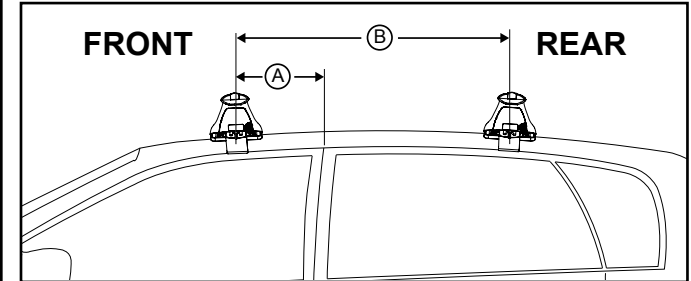

DK299 Rhino-Rack VA, Aero, Euro & HD crossbar instruction

Measurement A: CENTRE of door jamb to CENTRE arrow of leg foot plate.

Measurement B: CENTRE of Front leg foot plate arrow to CENTRE of Rear leg foot plate arrow.

Carrying capacity: Roof rack is rated to 75kg. Please refer to manufacturers handbook for your vehicles maximum roof load capacity. Always use the lower of the two figures.

- Pad 142674 FRONT Left of vehicle Arrow OUT
- Pad 142673 FRONT Right of vehicle Arrow OUT
- Pad M506 REAR Right of vehicle Arrow OUT
- Pad M505 REAR Left of vehicle Arrow OUT

Direction of Pad, Arrow and Foot Plates

VEHICLE	Date	Measurement A	Measurement B	Load Rating (includes racks 5kg/ 11lbs)
Dodge Durango 4dr SUV	2011-	100mm / 3,15/16"	750mm / 29,17/32"	75kg / 165lbs