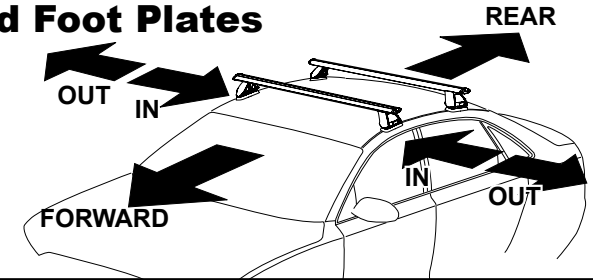

Direction of Pad, Arrow and Foot Plates

VEHICLE	Date	Measurement A	Measurement B	Load Rating (includes racks 5kg/ 11lbs)
Dodge Durango 4dr SUV	2011-	100mm / 3,15/16"	750mm / 29,17/32"	75kg / 165lbs