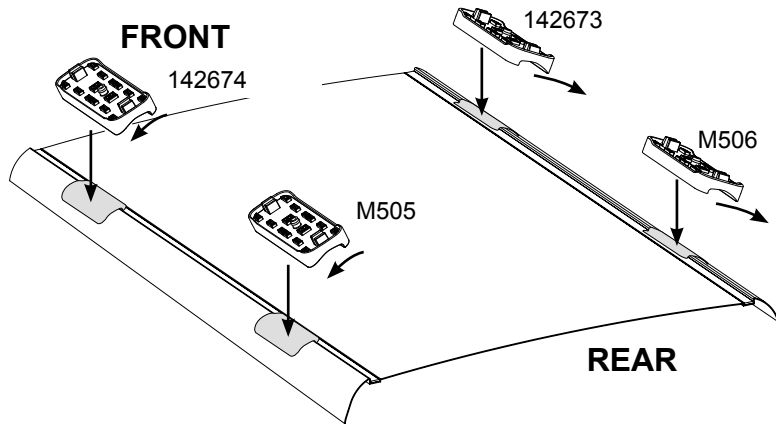

DK299 Rhino-Rack VA, Aero, Euro & HD crossbar instruction

Measurement A: CENTRE of door jamb to CENTRE arrow of leg foot plate.

Measurement B: CENTRE of Front leg foot plate arrow to CENTRE of Rear leg foot plate arrow.

Carrying capacity: Roof rack is rated to 75kg. Please refer to manufacturers handbook for your vehicles maximum roof load capacity. Always use the lower of the two figures.

- Pad 142674 FRONT Left of vehicle Arrow OUT
- Pad 142673 FRONT Right of vehicle Arrow OUT
- Pad M506 REAR Right of vehicle Arrow OUT
- Pad M505 REAR Left of vehicle Arrow OUT

Direction of Pad, Arrow and Foot Plates

VEHICLE	Date	Measurement A	Measurement B	Load Rating (includes racks 5kg/ 11lbs)
Dodge Durango 4dr SUV	2011-	100mm / 3,15/16"	750mm / 29,17/32"	75kg / 165lbs