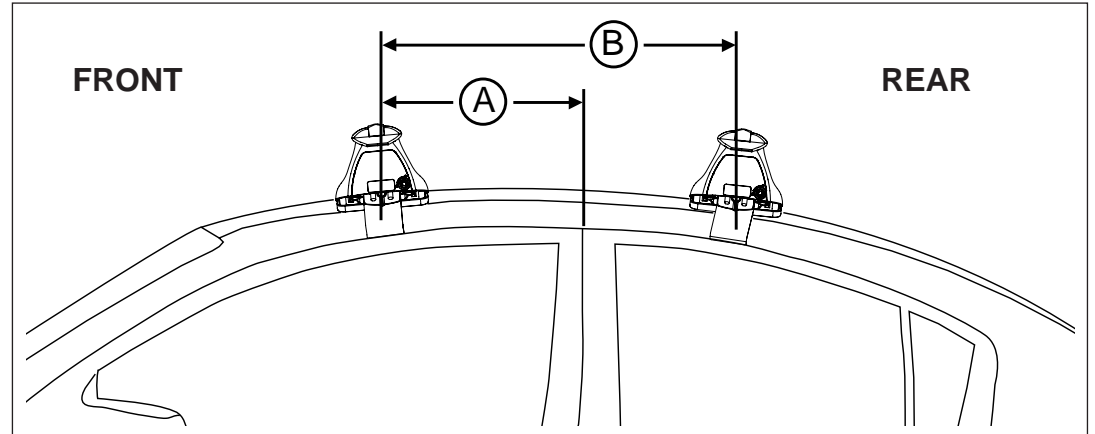

Rhino Rack 2500 Series - DK299

FRONT Crossbar

VEHICLE	Build date	Crossbar FRONT	Pad / Clamp FRONT RIGHT	Pad / Clamp FRONT LEFT	Foot plate arrow direction	Bar measurement strip. Length per side.	HD Crossbar distance (x).
Dodge Durango 4dr SUV	2011-	1375mm	142673 / SUB0264	142674 / SUB0264	IN	125mm	1123mm / 44,7/32"

REAR Crossbar

VEHICLE	Build date	Crossbar REAR	Pad / Clamp REAR RIGHT	Pad / Clamp REAR LEFT	Foot plate arrow direction	Bar measurement strip. Length per side.	HD Crossbar distance (x).
Dodge Durango 4dr SUV	2011-	1375mm	M506 / SUB0264	M505 / SUB0264	OUT	113mm	1099mm / 43,17/64"

Rhino Rack 2500 Series - DK299

Measurement A: CENTRE of door jamb to CENTRE arrow of leg foot plate.

Measurement B: CENTRE of Front leg foot plate arrow to CENTRE of Rear leg foot plate arrow.

Carrying capacity: Roof rack is rated to 75kg. Please refer to manufacturers handbook for your vehicles maximum roof load capacity. Always use the lower of the two figures.

- Pad 142674 FRONT Left of vehicle Arrow OUT
- Pad 142673 FRONT Right of vehicle Arrow OUT
- Pad M506 REAR Right of vehicle Arrow OUT
- Pad M505 REAR Left of vehicle Arrow OUT

VEHICLE	Build date	Measurement A	Measurement B	Load rating (includes racks 5kg / 11lbs)
Dodge Durango 4dr SUV	2011-	100mm / 3,15/16"	750mm / 29,17/32"	75kg / 165lbs