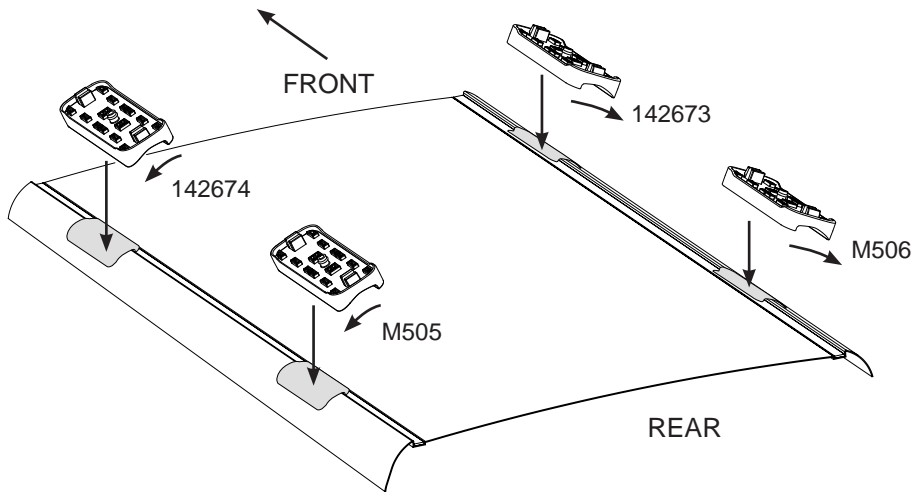

Rhino Rack 2500 Series - DK299

FRONT Crossbar

VEHICLE	Build date	Crossbar FRONT	Pad / Clamp FRONT RIGHT	Pad / Clamp FRONT LEFT	Foot plate arrow direction	Bar measurement strip. Length per side.	HD Crossbar distance (x).
Dodge Durango 4dr SUV	2011-	1375mm	142673 / SUB0264	142674 / SUB0264	IN	125mm	1123mm / 44,7/32"

REAR Crossbar

VEHICLE	Build date	Crossbar REAR	Pad / Clamp REAR RIGHT	Pad / Clamp REAR LEFT	Foot plate arrow direction	Bar measurement strip. Length per side.	HD Crossbar distance (x).
Dodge Durango 4dr SUV	2011-	1375mm	M506 / SUB0264	M505 / SUB0264	OUT	113mm	1099mm / 43,17/64"

Rhino Rack 2500 Series - DK299

Measurement A: CENTRE of door jamb to CENTRE arrow of leg foot plate.

Measurement B: CENTRE of Front leg foot plate arrow to CENTRE of Rear leg foot plate arrow.

Carrying capacity: Roof rack is rated to 75kg. Please refer to manufacturers handbook for your vehicles maximum roof load capacity. Always use the lower of the two figures.

- Pad 142674 FRONT Left of vehicle Arrow OUT
- Pad 142673 FRONT Right of vehicle Arrow OUT
- Pad M506 REAR Right of vehicle Arrow OUT
- Pad M505 REAR Left of vehicle Arrow OUT

VEHICLE	Build date	Measurement A	Measurement B	Load rating (includes racks 5kg / 11lbs)
Dodge Durango 4dr SUV	2011-	100mm / 3,15/16"	750mm / 29,17/32"	75kg / 165lbs