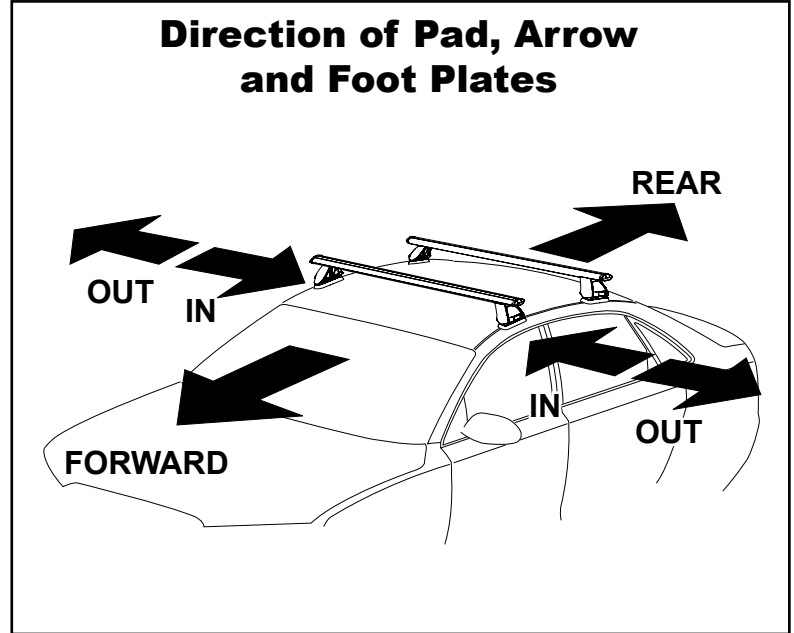

DK297 Rhino-Rack VA, Aero, Euro & HD crossbar instruction

Measurement A: CENTRE of door jamb to CENTRE arrow of leg foot plate.

Measurement B: CENTRE of Front leg foot plate arrow to CENTRE of Rear leg foot plate arrow.

Carrying capacity: Roof rack is rated to 75kg. Please refer to manufacturers handbook for your vehicles maximum roof load capacity. Always use the lower of the two figures.

VEHICLE	Date	Measurement A	Measurement B	Load Rating (includes racks 5kg/ 11lbs)
Chevrolet Traverse	09-14	70mm / 2,3/4"	700mm / 27,9/16"	75kg / 165lbs