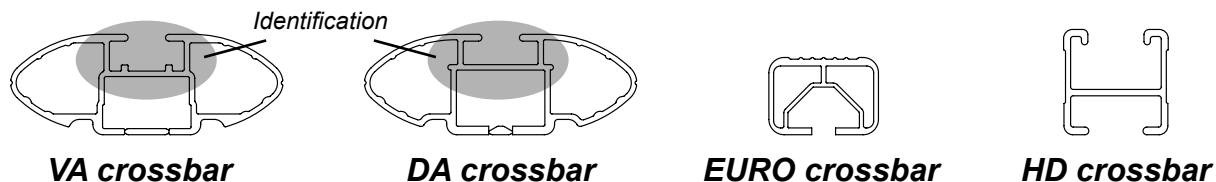

IDENTIFICATION CHART

			FRONT CROSSBAR						REAR CROSSBAR					
Vehicle	Date	Crossbar	Pad	M6 Stud length (mm)	M6 Screw length (mm)	Measurement strip length per side	Measurement strip length per side	Measurement Distance (x)	Pad	M6 Stud length (mm)	M6 Screw length (mm)	Measurement strip length per side	Measurement strip length per side	Measurement Distance (x)
Subaru Impreza 4dr sedan	07-11	1180mm	M472	47	35	174mm	119mm	916mm / 36,1/16"	M472	47	35	142mm	87mm	852mm / 33,35/64"
Subaru Impreza 5dr hatch	07-11	1180mm	M472	47	35	174mm	119mm	916mm / 36,1/16"	M472	47	35	140mm	85mm	848mm / 33,3/8"
Subaru WRX & STI 4dr sedan	07-14	1180mm	M472	47	35	174mm	119mm	916mm / 36,1/16"	M472	47	35	142mm	87mm	852mm / 33,35/64"
Subaru WRX & STI 5dr hatch	07-14	1180mm	M472	47	35	174mm	119mm	916mm / 36,1/16"	M472	47	35	140mm	85mm	848mm / 33,3/8"

Rhino-Rack 2500 Series FMP - DK292 instruction

			FRONT CROSSBAR						REAR CROSSBAR					
														
Vehicle	Date	Crossbar	Pad	M6 Stud length (mm)	M6 Screw length (mm)	Measurement strip length per side	Measurement strip length per side	Measurement Distance (x)	Pad	M6 Stud length (mm)	M6 Screw length (mm)	Measurement strip length per side	Measurement strip length per side	Measurement Distance (x)
BMW 3 Series E46 4dr sedan	98-04	1060mm	M472	47	35	208mm	98mm	N/A	M472	47	35	202mm	92mm	N/A
BMW 3 Series E90 4dr sedan	05-11	1180mm	M472	47	35	182mm	127mm	932mm / 36,11/16"	M472	47	35	180mm	125mm	928mm / 36,17/32"
BMW M3 E90 4dr sedan	08-11	1180mm	M472	47	35	182mm	127mm	932mm / 36,11/16"	M472	47	35	180mm	125mm	928mm / 36,17/32"
BMW 3 & M3 E92 2dr coupe	07-14	1180mm	M472	47	35	169mm	114mm	906mm / 35,43/64"	M472	47	35	174mm	119mm	916mm / 36,1/16mm
BMW 5 Series GT 4dr hatch	10-	1375mm	M472	47	35	165mm	110mm	1093mm / 43,1/32"	M472	47	35	133mm	78mm	1029mm / 40,33/64"