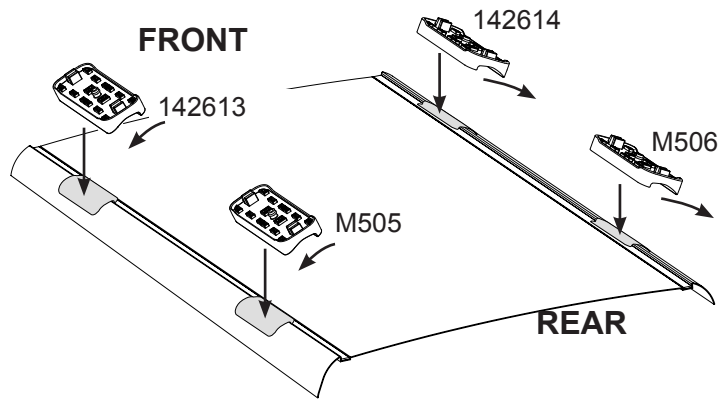

DK283 Rhino-Rack VA, Aero, Euro & HD crossbar instruction

Measurement A: CENTRE of door jamb to CENTRE arrow of leg foot plate.

Measurement B: CENTRE of Front leg foot plate arrow to CENTRE of Rear leg foot plate arrow.

Carrying capacity: Roof rack is rated to 75kg. Please refer to manufacturers handbook for your vehicles maximum roof load capacity. Always use the lower of the two figures.

Pad 142613 FRONT Left of vehicle - Arrow facing outward.
 Pad 142614 FRONT Right of vehicle - Arrow facing outward.
 Pad M506 REAR Right of vehicle - Arrow facing outward.
 Pad M505 REAR Left of vehicle - Arrow facing outward.

Direction of Pad, Arrow and Foot Plates

| VEHICLE | Date | Measurement A | Measurement B | Load Rating (includes racks 5kg/11lbs) |
|---------------------------------|----------|-------------------|------------------|--|
| Kia Optima TF 3rd Gen 4dr sedan | 01/2011- | 300mm / 11,13/16" | 700mm / 27,9/16" | 75kg / 165lbs |
| | | | | |
| | | | | |
| | | | | |
| | | | | |