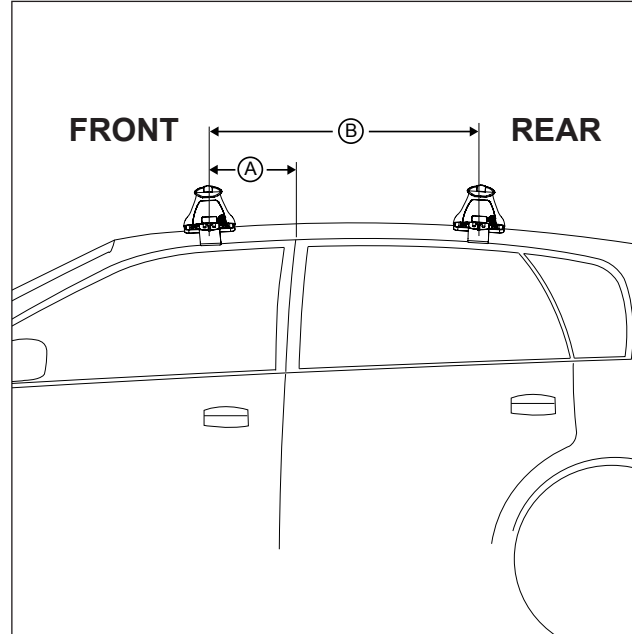

DK283 Rhino-Rack VA, Aero, Euro & HD crossbar instruction

Measurement A: CENTRE of door jamb to CENTRE arrow of leg foot plate.

Measurement B: CENTRE of Front leg foot plate arrow to CENTRE of Rear leg foot plate arrow.

Carrying capacity: Roof rack is rated to 75kg. Please refer to manufacturers handbook for your vehicles maximum roof load capacity. Always use the lower of the two figures.

Pad 142613 FRONT Left of vehicle - Arrow facing outward.
 Pad 142614 FRONT Right of vehicle - Arrow facing outward.
 Pad M506 REAR Right of vehicle - Arrow facing outward.
 Pad M505 REAR Left of vehicle - Arrow facing outward.

Direction of Pad, Arrow and Foot Plates

| VEHICLE | Date | Measurement A | Measurement B | Load Rating (includes racks 5kg/11lbs) |
|---------------------------------|----------|-------------------|------------------|--|
| Kia Optima TF 3rd Gen 4dr sedan | 01/2011- | 300mm / 11,13/16" | 700mm / 27,9/16" | 75kg / 165lbs |
| | | | | |
| | | | | |
| | | | | |
| | | | | |