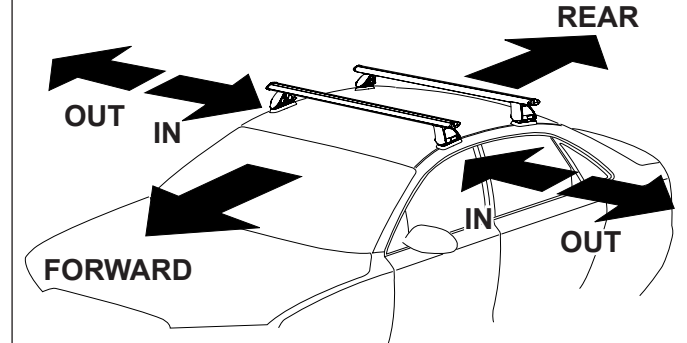

DK283 Rhino-Rack VA, Aero, Euro & HD crossbar instruction

Measurement A: CENTRE of door jamb to CENTRE arrow of leg foot plate.

Measurement B: CENTRE of Front leg foot plate arrow to CENTRE of Rear leg foot plate arrow.

Carrying capacity: Roof rack is rated to 75kg. Please refer to manufacturers handbook for your vehicles maximum roof load capacity. Always use the lower of the two figures.

Pad 142613 FRONT Left of vehicle - Arrow facing outward.
 Pad 142614 FRONT Right of vehicle - Arrow facing outward.
 Pad M506 REAR Right of vehicle - Arrow facing outward.
 Pad M505 REAR Left of vehicle - Arrow facing outward.

Direction of Pad, Arrow and Foot Plates

| VEHICLE | Date | Measurement A | Measurement B | Load Rating (includes racks 5kg/11lbs) |
|---------------------------------|----------|-------------------|------------------|--|
| Kia Optima TF 3rd Gen 4dr sedan | 01/2011- | 300mm / 11,13/16" | 700mm / 27,9/16" | 75kg / 165lbs |
| | | | | |
| | | | | |
| | | | | |
| | | | | |