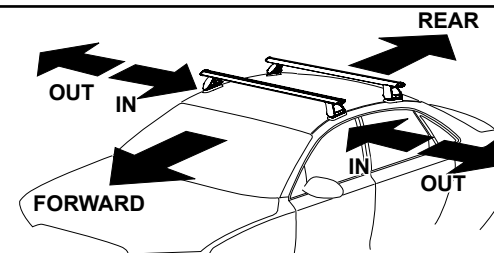

DK258 Rhino-Rack VA, DA, Euro & HD crossbar instruction

Measurement A: CENTRE of door jamb to CENTRE arrow of leg foot plate.

Measurement B: CENTRE of Front leg foot plate arrow to CENTRE of Rear leg foot plate arrow.

Carrying capacity: Roof rack is rated to 75kg. Please refer to manufacturers handbook for your vehicles maximum roof load capacity. Always use the lower of the two figures.

Direction of Pad Arrow and Foot Plate Arrow