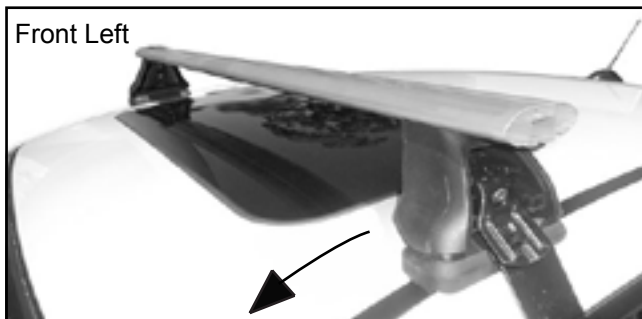

DK258 Rhino-Rack VA, DA, Euro & HD crossbar instruction

Measurement A: CENTRE of door jamb to CENTRE arrow of leg foot plate.

Measurement B: CENTRE of Front leg foot plate arrow to CENTRE of Rear leg foot plate arrow.

Carrying capacity: Roof rack is rated to 75kg. Please refer to manufacturers handbook for your vehicles maximum roof load capacity. Always use the lower of the two figures.

Direction of Pad Arrow and Foot Plate Arrow