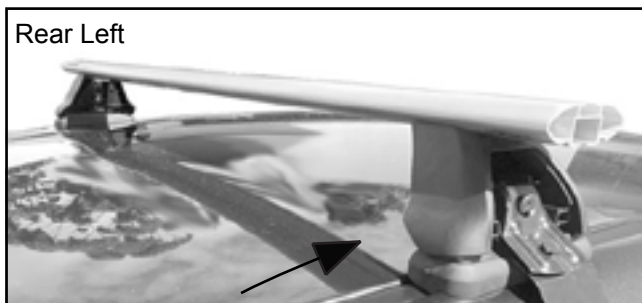

DK258 Rhino-Rack VA, DA, Euro & HD crossbar instruction

Measurement A: CENTRE of door jamb to CENTRE arrow of leg foot plate.

Measurement B: CENTRE of Front leg foot plate arrow to CENTRE of Rear leg foot plate arrow.

Carrying capacity: Roof rack is rated to 75kg. Please refer to manufacturers handbook for your vehicles maximum roof load capacity. Always use the lower of the two figures.