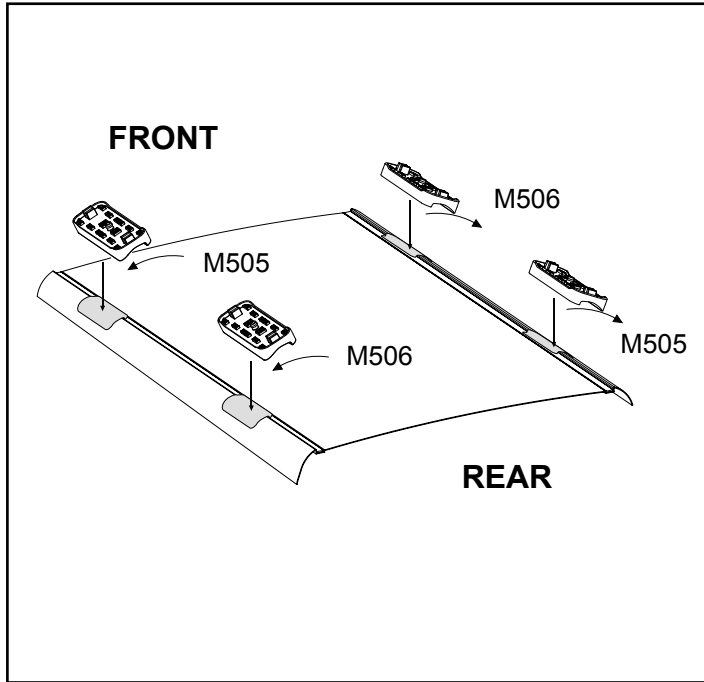

DK237 Rhino-Rack VA, DA, Euro & HD crossbar instruction

Measurement A: CENTRE of door jamb to CENTRE arrow of leg foot plate.

Measurement B: CENTRE of Front leg foot plate arrow to CENTRE of Rear leg foot plate arrow.

Carrying capacity: Roof rack is rated to 75kg. Please refer to manufacturers handbook for your vehicles maximum roof load capacity. Always use the lower of the two figures.

VEHICLE	Date	Measurement A	Measurement B	Load Rating (includes racks 5kg/ 11lbs)
Kia Soul 5dr hatch	09-13	310mm / 12,7/32"	700mm / 27,9/16"	50kg / 110lbs