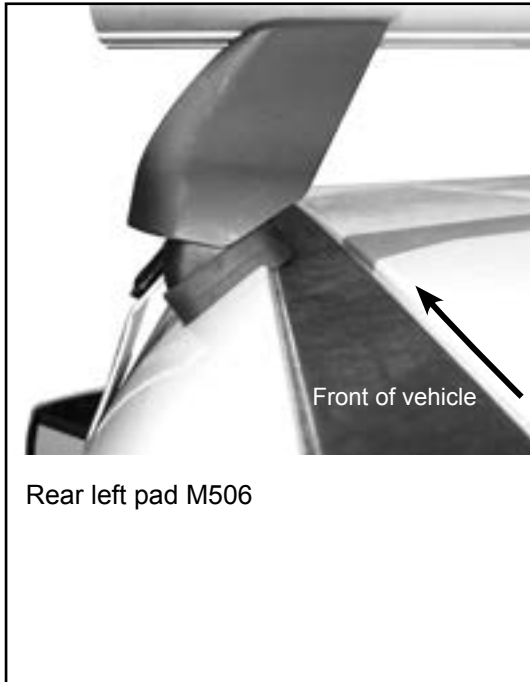

DK237 Rhino-Rack VA, DA, Euro & HD crossbar instruction

Measurement A: CENTRE of door jamb to CENTRE arrow of leg foot plate.

Measurement B: CENTRE of Front leg foot plate arrow to CENTRE of Rear leg foot plate arrow.

Carrying capacity: Roof rack is rated to 75kg. Please refer to manufacturers handbook for your vehicles maximum roof load capacity. Always use the lower of the two figures.

VEHICLE	Date	Measurement A	Measurement B	Load Rating (includes racks 5kg/ 11lbs)
Kia Soul 5dr hatch	09-13	310mm / 12,7/32"	700mm / 27,9/16"	50kg / 110lbs