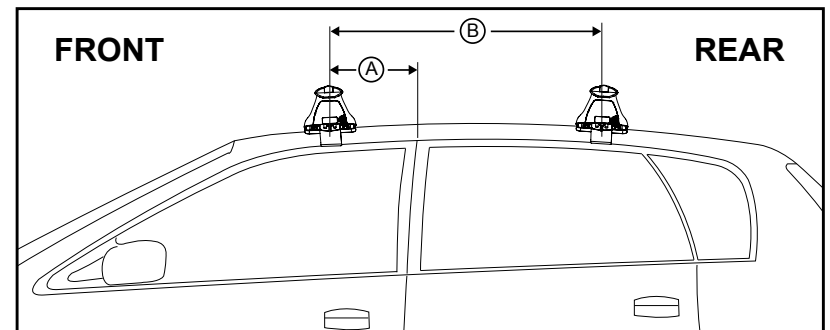

DK237 Rhino-Rack VA, DA, Euro & HD crossbar instruction

Measurement A: CENTRE of door jamb to CENTRE arrow of leg foot plate.

Measurement B: CENTRE of Front leg foot plate arrow to CENTRE of Rear leg foot plate arrow.

Carrying capacity: Roof rack is rated to 75kg. Please refer to manufacturers handbook for your vehicles maximum roof load capacity. Always use the lower of the two figures.

VEHICLE	Date	Measurement A	Measurement B	Load Rating (includes racks 5kg/ 11lbs)
Kia Soul 5dr hatch	09-13	310mm / 12,7/32"	700mm / 27,9/16"	50kg / 110lbs