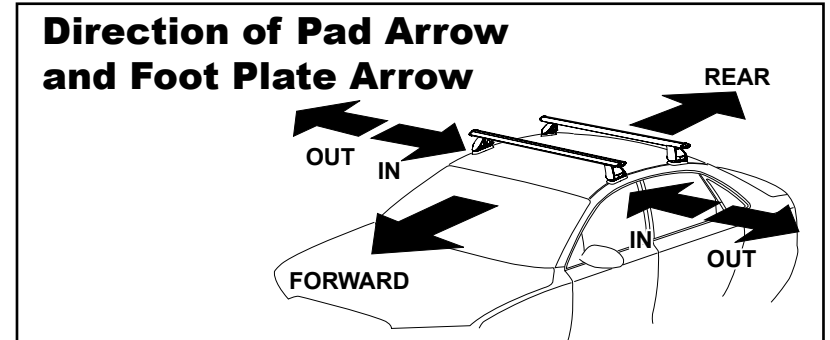

DK237 Rhino-Rack VA, DA, Euro & HD crossbar instruction

Measurement A: CENTRE of door jamb to CENTRE arrow of leg foot plate.

Measurement B: CENTRE of Front leg foot plate arrow to CENTRE of Rear leg foot plate arrow.

Carrying capacity: Roof rack is rated to 75kg. Please refer to manufacturers handbook for your vehicles maximum roof load capacity. Always use the lower of the two figures.

VEHICLE	Date	Measurement A	Measurement B	Load Rating (includes racks 5kg/ 11lbs)
Kia Soul 5dr hatch	09-13	310mm / 12,7/32"	700mm / 27,9/16"	50kg / 110lbs