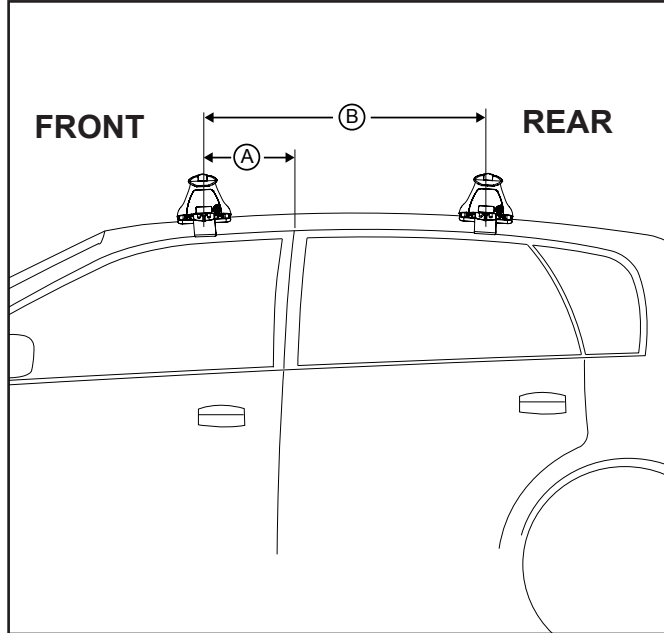

DK234 Rhino-Rack VA, Aero, Euro & HD [crossbar](#) instruction

Measurement A: CENTRE of door jamb to CENTRE arrow of leg foot plate.

Measurement B: CENTRE of Front leg foot plate arrow to CENTRE of Rear leg foot plate arrow.

Carrying capacity: Roof rack is rated to 75kg. Please refer to manufacturers handbook for your vehicles maximum roof load capacity. Always use the lower of the two figures.

VEHICLE	Date	Measurement A	Measurement B	Load Rating (includes racks 5kg/ 11lbs)
Jeep Grand Cherokee WK2	11-	190mm / 7,31/64"	750mm / 29,17/32"	68kg / 150lbs
Kia Cerato 4dr sedan TD	01/09-03/13	280mm / 11,1/32"	650mm / 25,19/32"	60kg / 132lbs
Kia Forte 4dr sedan	10-13	280mm / 11,1/32"	650mm / 25,19/32"	60kg / 132lbs
Lexus ES 4dr sedan	07-12	290mm / 11,27/64"	700mm / 27,9/16"	60kg / 132lbs
Kia Cerato 5dr hatch TD	10/10-07/13	260mm / 10,1/4"	650mm / 25,19/32"	60kg / 132lbs
Kia Forte 5dr hatch	11-13	260mm / 10,1/4"	650mm / 25,19/32"	60kg / 132lbs