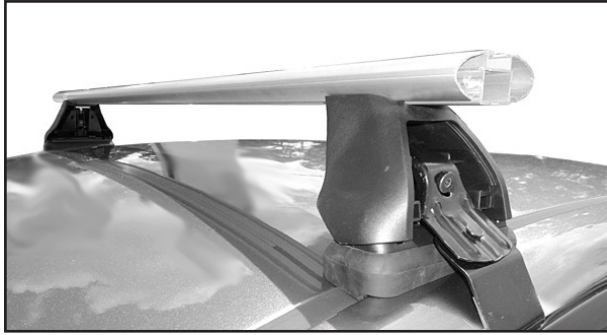

DK234 Rhino-Rack VA, Aero, Euro & HD [crossbar](#) instruction

Measurement A: CENTRE of door jamb to CENTRE arrow of leg foot plate.

Measurement B: CENTRE of Front leg foot plate arrow to CENTRE of Rear leg foot plate arrow.

Carrying capacity: Roof rack is rated to 75kg. Please refer to manufacturers handbook for your vehicles maximum roof load capacity. Always use the lower of the two figures.

VEHICLE	Date	Measurement A	Measurement B	Load Rating (includes racks 5kg/ 11lbs)
Jeep Grand Cherokee WK2	11-	190mm / 7,31/64"	750mm / 29,17/32"	68kg / 150lbs
Kia Cerato 4dr sedan TD	01/09-03/13	280mm / 11,1/32"	650mm / 25,19/32"	60kg / 132lbs
Kia Forte 4dr sedan	10-13	280mm / 11,1/32"	650mm / 25,19/32"	60kg / 132lbs
Lexus ES 4dr sedan	07-12	290mm / 11,27/64"	700mm / 27,9/16"	60kg / 132lbs
Kia Cerato 5dr hatch TD	10/10-07/13	260mm / 10,1/4"	650mm / 25,19/32"	60kg / 132lbs
Kia Forte 5dr hatch	11-13	260mm / 10,1/4"	650mm / 25,19/32"	60kg / 132lbs