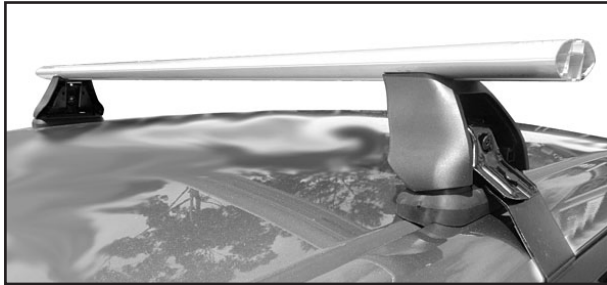

DK234 Rhino-Rack VA, Aero, Euro & HD [crossbar](#) instruction

Measurement A: CENTRE of door jamb to CENTRE arrow of leg foot plate.

Measurement B: CENTRE of Front leg foot plate arrow to CENTRE of Rear leg foot plate arrow.

Carrying capacity: Roof rack is rated to 75kg. Please refer to manufacturers handbook for your vehicles maximum roof load capacity. Always use the lower of the two figures.

VEHICLE	Date	Measurement A	Measurement B	Load Rating (includes racks 5kg/ 11lbs)
Jeep Grand Cherokee WK2	11-	190mm / 7,31/64"	750mm / 29,17/32"	68kg / 150lbs
Kia Cerato 4dr sedan TD	01/09-03/13	280mm / 11,1/32"	650mm / 25,19/32"	60kg / 132lbs
Kia Forte 4dr sedan	10-13	280mm / 11,1/32"	650mm / 25,19/32"	60kg / 132lbs
Lexus ES 4dr sedan	07-12	290mm / 11,27/64"	700mm / 27,9/16"	60kg / 132lbs
Kia Cerato 5dr hatch TD	10/10-07/13	260mm / 10,1/4"	650mm / 25,19/32"	60kg / 132lbs
Kia Forte 5dr hatch	11-13	260mm / 10,1/4"	650mm / 25,19/32"	60kg / 132lbs