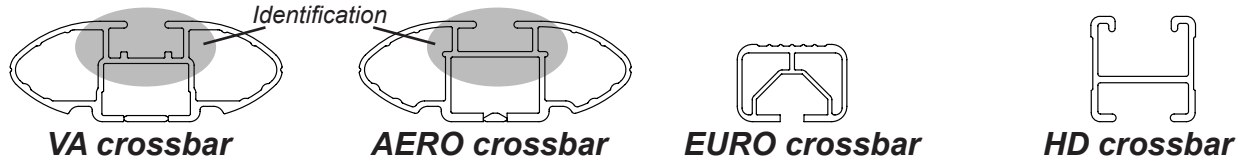

IDENTIFICATION CHART

Vehicle	Date	Crossbar	FRONT CROSSBAR					REAR CROSSBAR						
			Front Right Pad/ Clamp	Front Left Pad/ Clamp	Measurement strip length per side	Measurement strip length per side	Measurement Distance (x)	Foot plate arrow direction	Rear Right Pad/ Clamp	Rear Left Pad/ Clamp	Measurement strip length per side	Measurement strip length per side	Measurement Distance (x)	Foot plate arrow direction
Jeep Grand Cherokee WK2	11-	1375mm	M282 SUB0370	M281 SUB0370	161mm	106mm	1085mm / 42,23/32"	OUT	M284 SUB0381	M283 SUB0381	145mm	90mm	1053mm / 41,29/64"	OUT
			Arrow FORWARD						Arrow FORWARD					
Kia Cerato 4dr sedan TD	01/09-03/13	1180mm	M282 SUB0370	M281 SUB0370	182mm	127mm	932mm / 36,11/16"	OUT	M284 SUB0381	M283 SUB0381	166mm	111mm	900mm / 35,7/16"	OUT
			Arrow FORWARD						Arrow FORWARD					
Kia Forte 4dr sedan	10-13	1180mm	M282 SUB0370	M281 SUB0370	182mm	127mm	932mm / 36,11/16"	OUT	M284 SUB0381	M283 SUB0381	166mm	111mm	900mm / 35,7/16"	OUT
			Arrow FORWARD						Arrow FORWARD					
Lexus ES 4dr sedan	07-12	1180mm	M282 SUB0370	M281 SUB0370	205mm	150mm	978mm / 38,1/2"	OUT	M284 SUB0381	M283 SUB0381	187mm	132mm	942mm / 37,3/32"	OUT
			Arrow FORWARD						Arrow FORWARD					
Kia Cerato 5dr hatch TD	10/10-07/13	1180mm	M282 SUB0370	M281 SUB0370	177mm	122mm	922mm / 36,19/64"	OUT	M284 SUB0381	M283 SUB0381	156mm	101mm	880mm / 34,41/64"	OUT
			Arrow FORWARD						Arrow FORWARD					

DK234 Rhino-Rack VA, Aero, Euro & HD [crossbar](#) instruction

Measurement A: CENTRE of door jamb to CENTRE arrow of leg foot plate.

Measurement B: CENTRE of Front leg foot plate arrow to CENTRE of Rear leg foot plate arrow.