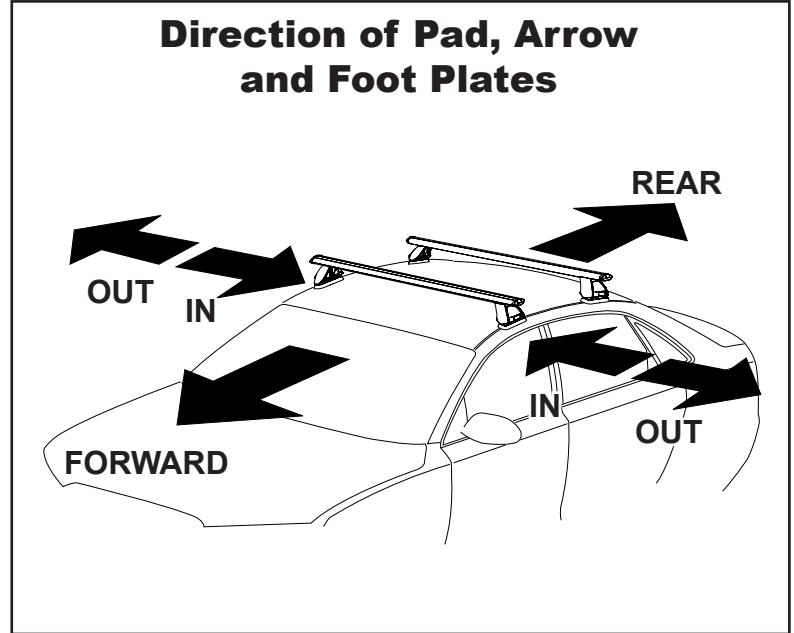

DK234 Rhino-Rack VA, Aero, Euro & HD [crossbar](#) instruction

Measurement A: CENTRE of door jamb to CENTRE arrow of leg foot plate.

Measurement B: CENTRE of Front leg foot plate arrow to CENTRE of Rear leg foot plate arrow.

Carrying capacity: Roof rack is rated to 75kg. Please refer to manufacturers handbook for your vehicles maximum roof load capacity. Always use the lower of the two figures.

VEHICLE	Date	Measurement A	Measurement B	Load Rating (includes racks 5kg/ 11lbs)
Jeep Grand Cherokee WK2	11-	190mm / 7,31/64"	750mm / 29,17/32"	68kg / 150lbs
Kia Cerato 4dr sedan TD	01/09-03/13	280mm / 11,1/32"	650mm / 25,19/32"	60kg / 132lbs
Kia Forte 4dr sedan	10-13	280mm / 11,1/32"	650mm / 25,19/32"	60kg / 132lbs
Lexus ES 4dr sedan	07-12	290mm / 11,27/64"	700mm / 27,9/16"	60kg / 132lbs
Kia Cerato 5dr hatch TD	10/10-07/13	260mm / 10,1/4"	650mm / 25,19/32"	60kg / 132lbs
Kia Forte 5dr hatch	11-13	260mm / 10,1/4"	650mm / 25,19/32"	60kg / 132lbs