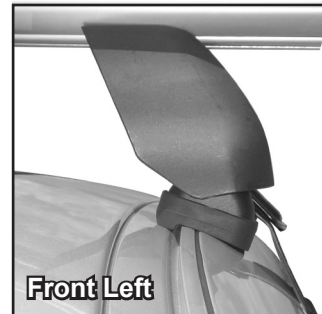

DK232 Rhino-Rack VA, Aero, Euro & HD crossbar instruction

Measurement A: CENTRE of door jamb to CENTRE arrow of leg foot plate.

Measurement B: CENTRE of Front leg foot plate arrow to CENTRE of Rear leg foot plate arrow.

Carrying capacity: Roof rack is rated to 75kg. Please refer to manufacturers handbook for your vehicles maximum roof load capacity. Always use the lower of the two figures.

VEHICLE	Date	Measurement A	Measurement B	Load Rating (includes racks 5kg/11lbs)
Infiniti EX 4dr SUV	2008-2013	160mm / 6,19/64"	700mm / 27,9/16"	45kg / 100lbs
Nissan Versa N17 4dr sedan	2012-	270mm / 10,5/8"	700mm / 27,9/16"	75kg / 165lbs
Nissan Almera N17 4dr sedan	08/12-	270mm / 10,5/8"	700mm / 27,9/16"	75kg / 165lbs
Infiniti QX50 4dr SUV	2014-	160mm / 6,19/64"	700mm / 27,9/16"	45kg / 100lbs