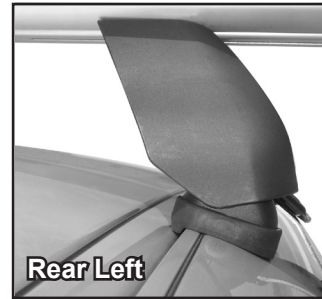

DK232 Rhino-Rack VA, Aero, Euro & HD crossbar instruction

Measurement A: CENTRE of door jamb to CENTRE arrow of leg foot plate.

Measurement B: CENTRE of Front leg foot plate arrow to CENTRE of Rear leg foot plate arrow.

Carrying capacity: Roof rack is rated to 75kg. Please refer to manufacturers handbook for your vehicles maximum roof load capacity. Always use the lower of the two figures.

VEHICLE	Date	Measurement A	Measurement B	Load Rating (includes racks 5kg/11lbs)
Infiniti EX 4dr SUV	2008-2013	160mm / 6,19/64"	700mm / 27,9/16"	45kg / 100lbs
Nissan Versa N17 4dr sedan	2012-	270mm / 10,5/8"	700mm / 27,9/16"	75kg / 165lbs
Nissan Almera N17 4dr sedan	08/12-	270mm / 10,5/8"	700mm / 27,9/16"	75kg / 165lbs
Infiniti QX50 4dr SUV	2014-	160mm / 6,19/64"	700mm / 27,9/16"	45kg / 100lbs