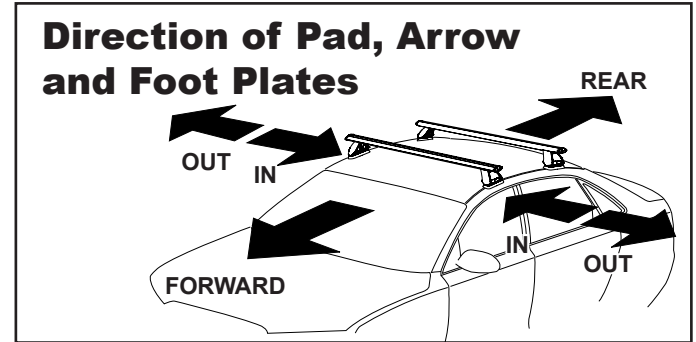

DK232 Rhino-Rack VA, Aero, Euro & HD crossbar instruction

Measurement A: CENTRE of door jamb to CENTRE arrow of leg foot plate.

Measurement B: CENTRE of Front leg foot plate arrow to CENTRE of Rear leg foot plate arrow.

Carrying capacity: Roof rack is rated to 75kg. Please refer to manufacturers handbook for your vehicles maximum roof load capacity. Always use the lower of the two figures.

VEHICLE	Date	Measurement A	Measurement B	Load Rating (includes racks 5kg/11lbs)
Infiniti EX 4dr SUV	2008-2013	160mm / 6,19/64"	700mm / 27,9/16"	45kg / 100lbs
Nissan Versa N17 4dr sedan	2012-	270mm / 10,5/8"	700mm / 27,9/16"	75kg / 165lbs
Nissan Almera N17 4dr sedan	08/12-	270mm / 10,5/8"	700mm / 27,9/16"	75kg / 165lbs
Infiniti QX50 4dr SUV	2014-	160mm / 6,19/64"	700mm / 27,9/16"	45kg / 100lbs