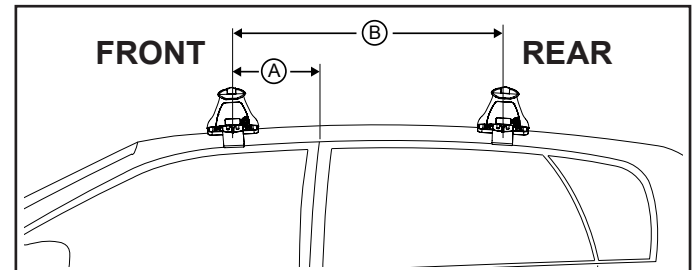

DK232 Rhino-Rack VA, Aero, Euro & HD crossbar instruction

Measurement A: CENTRE of door jamb to CENTRE arrow of leg foot plate.

Measurement B: CENTRE of Front leg foot plate arrow to CENTRE of Rear leg foot plate arrow.

Carrying capacity: Roof rack is rated to 75kg. Please refer to manufacturers handbook for your vehicles maximum roof load capacity. Always use the lower of the two figures.

VEHICLE	Date	Measurement A	Measurement B	Load Rating (includes racks 5kg/11lbs)
Infiniti EX 4dr SUV	2008-2013	160mm / 6,19/64"	700mm / 27,9/16"	45kg / 100lbs
Nissan Versa N17 4dr sedan	2012-	270mm / 10,5/8"	700mm / 27,9/16"	75kg / 165lbs
Nissan Almera N17 4dr sedan	08/12-	270mm / 10,5/8"	700mm / 27,9/16"	75kg / 165lbs
Infiniti QX50 4dr SUV	2014-	160mm / 6,19/64"	700mm / 27,9/16"	45kg / 100lbs