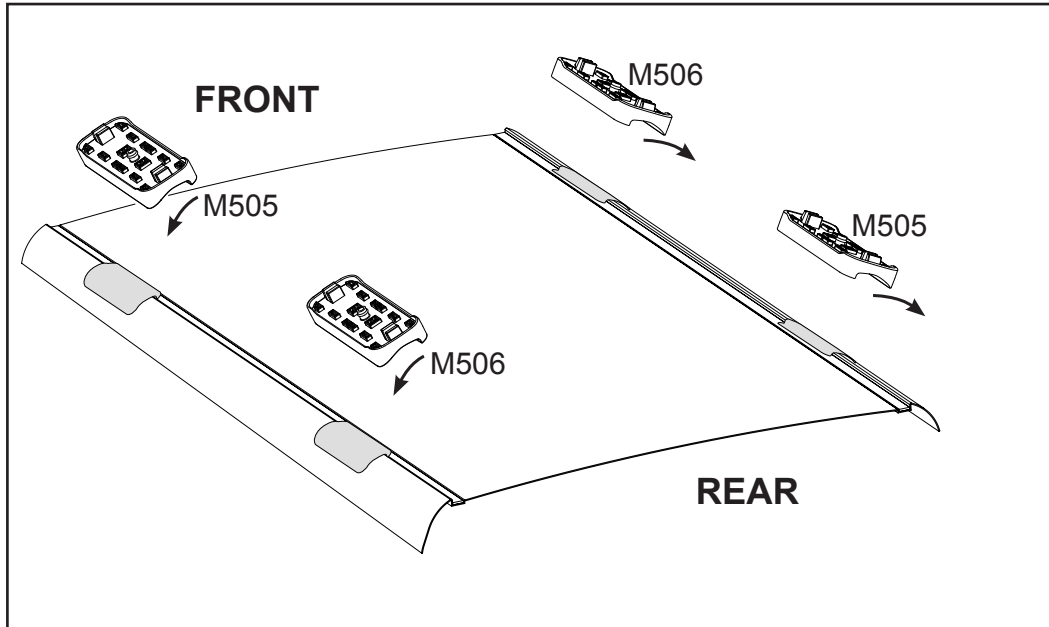

DK232 Rhino-Rack VA, Aero, Euro & HD crossbar instruction

Measurement A: CENTRE of door jamb to CENTRE arrow of leg foot plate.

Measurement B: CENTRE of Front leg foot plate arrow to CENTRE of Rear leg foot plate arrow.

Carrying capacity: Roof rack is rated to 75kg. Please refer to manufacturers handbook for your vehicles maximum roof load capacity. Always use the lower of the two figures.

VEHICLE	Date	Measurement A	Measurement B	Load Rating (includes racks 5kg/11lbs)
Infiniti EX 4dr SUV	2008-2013	160mm / 6,19/64"	700mm / 27,9/16"	45kg / 100lbs
Nissan Versa N17 4dr sedan	2012-	270mm / 10,5/8"	700mm / 27,9/16"	75kg / 165lbs
Nissan Almera N17 4dr sedan	08/12-	270mm / 10,5/8"	700mm / 27,9/16"	75kg / 165lbs
Infiniti QX50 4dr SUV	2014-	160mm / 6,19/64"	700mm / 27,9/16"	45kg / 100lbs