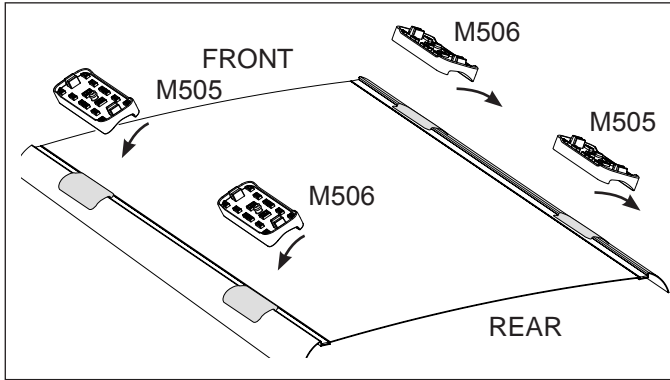

## Rhino Rack 2500 Series - DK232

FRONT							
VEHICLE	Date	<a href="#">Crossbar</a>	Pad / Clamp FRONT RIGHT	Pad / Clamp FRONT LEFT	Foot plate arrow direction	Bar measurement strip. Length per side.	HD Crossbar distance ( x ).
Infiniti EX35 5dr hatch	2007-	1180mm	M506 / SUB0151	M505 / SUB0151	OUT	<b>140mm</b>	958mm / 37,23/32"
Nissan Versa N17 4dr sedan	2012-	1180mm	M506 / SUB0151	M505 / SUB0151	OUT	<b>89mm</b>	856mm / 33,45/64"
Nissan Almera N17 4dr sedan	08/12-	1180mm	M506 / SUB0151	M505 / SUB0151	OUT	<b>89mm</b>	856mm / 33,45/64"
REAR							
VEHICLE	Date	Crossbar	Pad / Clamp REAR RIGHT	Pad / Clamp REAR LEFT	Foot plate arrow direction	Bar measurement strip. Length per side.	HD Crossbar distance ( x ).
Infiniti EX35 5dr hatch	2007-	1180mm	M505 / SUB0369	M506 / SUB0369	OUT	<b>122mm</b>	922mm / 36,19/64"
Nissan Versa N17 4dr sedan	2012-	1180mm	M505 / SUB0369	M506 / SUB0369	OUT	<b>87mm</b>	852mm / 33,35/64"
Nissan Almera N17 4dr sedan	08/12-	1180mm	M505 / SUB0369	M506 / SUB0369	OUT	<b>87mm</b>	852mm / 33,35/64"

# Rhino Rack 2500 Series - DK232

**Measurement A:** CENTRE of door jamb to CENTRE arrow of leg foot plate.

**Measurement B:** CENTRE of Front leg foot plate arrow to CENTRE of Rear leg foot plate arrow.

**Carrying capacity:** Roof rack is rated to 75kg. Please refer to manufacturers handbook for your vehicles maximum roof load capacity. Always use the lower of the two figures.

VEHICLE	Date	Measurement A	Measurement B	Load rating (includes racks 5kg / 11lbs)
Infiniti EX35 5dr hatch	2007-	160mm / 6,19/64"	700mm / 27,9/16"	<b>45kg / 100lbs</b>
Nissan Versa N17 4dr sedan	2012-	270mm / 10,5/8"	700mm / 27,9/16"	<b>75kg / 165lbs</b>
Nissan Almera N17 4dr sedan	08/12-	270mm / 10,5/8"	700mm / 27,9/16"	<b>75kg / 165lbs</b>