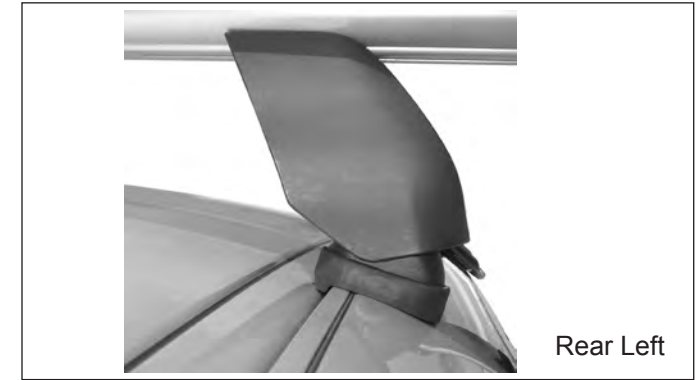

Rhino Rack 2500 Series - DK232

Measurement A: CENTRE of door jamb to CENTRE arrow of leg foot plate.

Measurement B: CENTRE of Front leg foot plate arrow to CENTRE of Rear leg foot plate arrow.

Carrying capacity: Roof rack is rated to 75kg. Please refer to manufacturers handbook for your vehicles maximum roof load capacity. Always use the lower of the two figures.

VEHICLE	Date	Measurement A	Measurement B	Load rating (includes racks 5kg / 11lbs)
Infiniti EX35 5dr hatch	2007-	160mm / 6,19/64"	700mm / 27,9/16"	45kg / 100lbs
Nissan Versa N17 4dr sedan	2012-	270mm / 10,5/8"	700mm / 27,9/16"	75kg / 165lbs
Nissan Almera N17 4dr sedan	08/12-	270mm / 10,5/8"	700mm / 27,9/16"	75kg / 165lbs