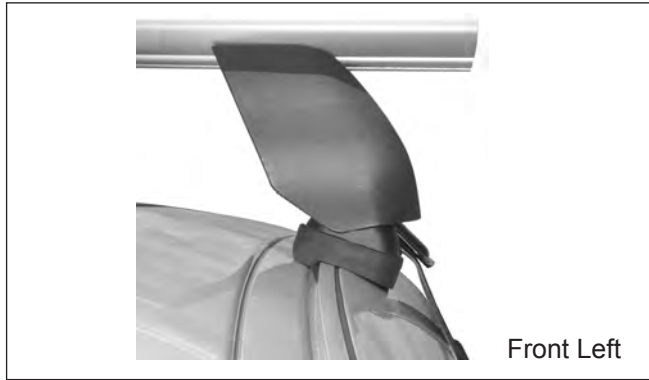

Rhino Rack 2500 Series - DK232

Measurement A: CENTRE of door jamb to CENTRE arrow of leg foot plate.

Measurement B: CENTRE of Front leg foot plate arrow to CENTRE of Rear leg foot plate arrow.

Carrying capacity: Roof rack is rated to 75kg. Please refer to manufacturers handbook for your vehicles maximum roof load capacity. Always use the lower of the two figures.

VEHICLE	Date	Measurement A	Measurement B	Load rating (includes racks 5kg / 11lbs)
Infiniti EX35 5dr hatch	2007-	160mm / 6,19/64"	700mm / 27,9/16"	45kg / 100lbs
Nissan Versa N17 4dr sedan	2012-	270mm / 10,5/8"	700mm / 27,9/16"	75kg / 165lbs
Nissan Almera N17 4dr sedan	08/12-	270mm / 10,5/8"	700mm / 27,9/16"	75kg / 165lbs