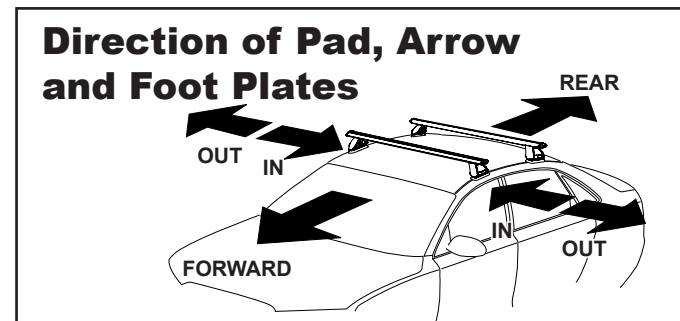

DK228 Rhino-Rack VA, Aero, Euro & HD crossbar instruction

Measurement A: CENTRE of door jamb to CENTRE arrow of leg foot plate.

Measurement B: CENTRE of Front leg foot plate arrow to CENTRE of Rear leg foot plate arrow.

Carrying capacity: Roof rack is rated to 75kg. Please refer to manufacturers handbook for your vehicles maximum roof load capacity. Always use the lower of the two figures.

VEHICLE	Date	Measurement A	Measurement B	Load Rating (includes racks 5kg/ 11lbs)
Ford Edge SUV	2007-	170mm / 6,11/16"	700mm / 27,9/16"	65kg / 143lbs
Lincoln MKX SUV	2007-	170mm / 6,11/16"	700mm / 27,9/16"	65kg / 143lbs
Mitsubishi Outlander SUV	2007-2012	150mm / 5,29/32"	700mm / 27,9/16"	75kg / 165lbs