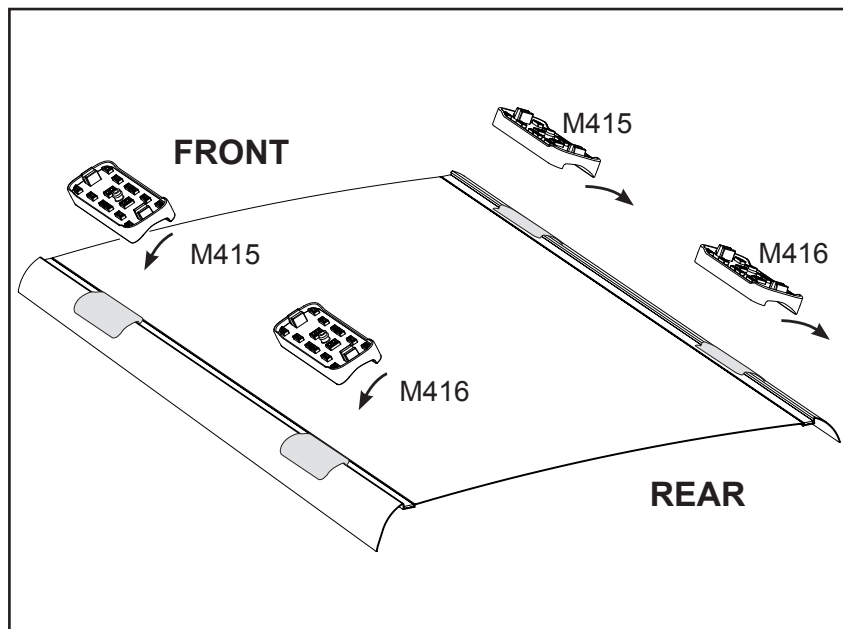

# DK228 Rhino-Rack VA, Aero, Euro & HD crossbar instruction

**Measurement A:** CENTRE of door jamb to CENTRE arrow of leg foot plate.

**Measurement B:** CENTRE of Front leg foot plate arrow to CENTRE of Rear leg foot plate arrow.

**Carrying capacity:** Roof rack is rated to 75kg. Please refer to manufacturers handbook for your vehicles maximum roof load capacity. Always use the lower of the two figures.

VEHICLE	Date	Measurement A	Measurement B	Load Rating (includes racks 5kg/ 11lbs)
Ford Edge SUV	2007-	170mm / 6,11/16"	700mm / 27,9/16"	65kg / 143lbs
Lincoln MKX SUV	2007-	170mm / 6,11/16"	700mm / 27,9/16"	65kg / 143lbs
Mitsubishi Outlander SUV	2007-2012	150mm / 5,29/32"	700mm / 27,9/16"	75kg / 165lbs