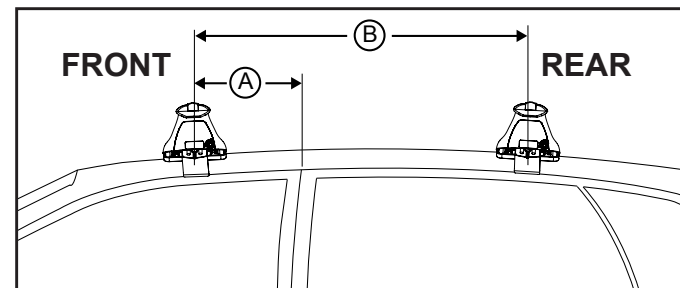

# DK228 Rhino-Rack VA, Aero, Euro & HD crossbar instruction

**Measurement A:** CENTRE of door jamb to CENTRE arrow of leg foot plate.

**Measurement B:** CENTRE of Front leg foot plate arrow to CENTRE of Rear leg foot plate arrow.

**Carrying capacity:** Roof rack is rated to 75kg. Please refer to manufacturers handbook for your vehicles maximum roof load capacity. Always use the lower of the two figures.

VEHICLE	Date	Measurement A	Measurement B	Load Rating (includes racks 5kg/ 11lbs)
Ford Edge SUV	2007-	170mm / 6,11/16"	700mm / 27,9/16"	65kg / 143lbs
Lincoln MKX SUV	2007-	170mm / 6,11/16"	700mm / 27,9/16"	65kg / 143lbs
Mitsubishi Outlander SUV	2007-2012	150mm / 5,29/32"	700mm / 27,9/16"	75kg / 165lbs