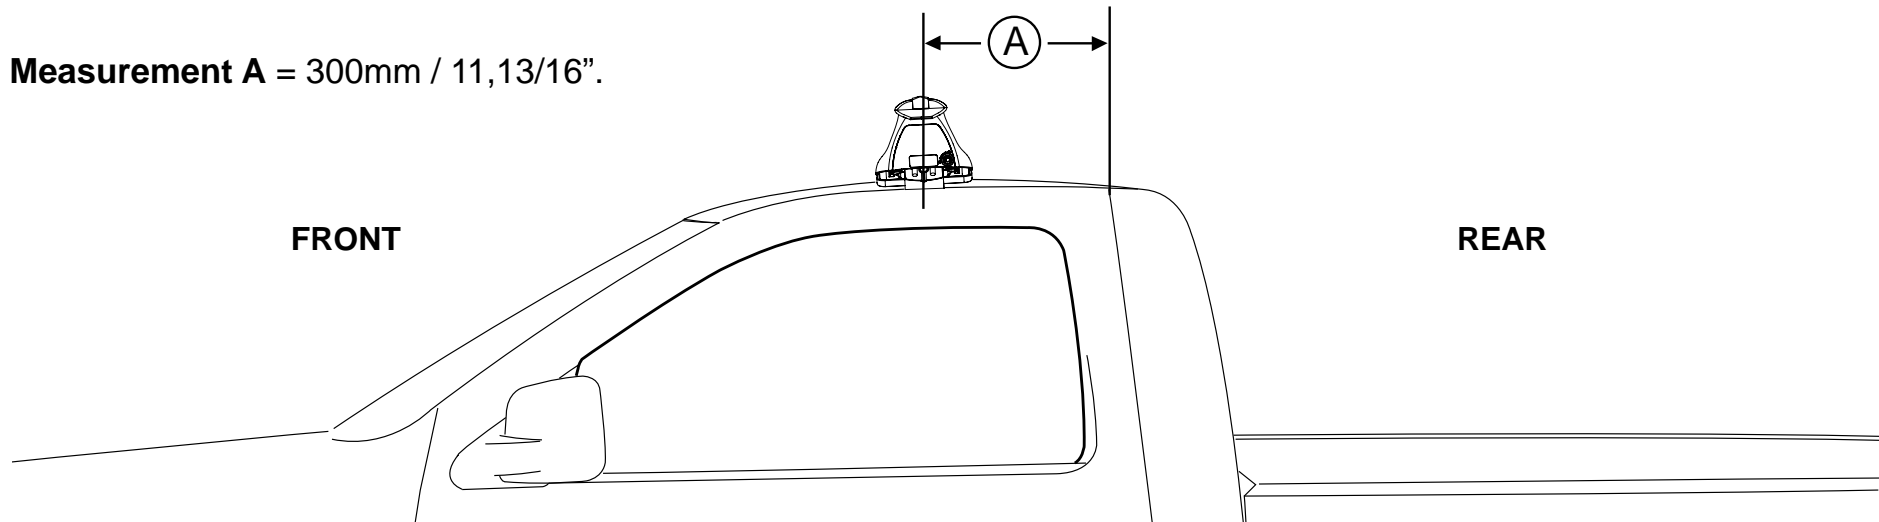

REAR Cross Bar

VEHICLE	Build Date	Cross Bar REAR	Pad / Clamp REAR RIGHT	Pad / Clamp REAR LEFT	Foot Plate Arrow Direction	Bar Measurement Strip. Length per side.	HD Cross Bar distance (x).
Chevrolet Avalanche pickup*	2007 on	1375mm / 54"	M365 / SUB0383	M365 / SUB0383	OUT	97mm	1067mm / 42"
Chevrolet Avalanche pickup*	2002-2006	1375mm / 54"	M365 / SUB0383	M365 / SUB0383	OUT	104mm	1081mm / 42,9/16"
Chevrolet Silverado Regular Cab*	2007 on	N/A					
Chevrolet Silverado Extended Cab*	2007 on	1375mm / 54"	M365 / SUB0383	M365 / SUB0383	OUT	109mm	1091mm / 42,61/64"
Chevrolet Silverado Crew Cab*	2007 on	1375mm / 54"	M365 / SUB0383	M365 / SUB0383	OUT	107mm	1087mm / 42,51/64"
Chevrolet Silverado Extended Cab*	1999-2006	1375mm / 54"	M365 / SUB0383	M365 / SUB0383	OUT	105mm	1083mm / 42,41/64"
Chevrolet Silverado Crew Cab*	1999-2006	1375mm / 54"	M365 / SUB0383	M365 / SUB0383	OUT	103mm	1079mm / 42,31/64"
GMC Sierra Extended Cab*	1999-2006	1375mm / 54"	M365 / SUB0383	M365 / SUB0383	OUT	105mm	1083mm / 42,41/64"
GMC Sierra Crew Cab*	1999-2006	1375mm / 54"	M365 / SUB0383	M365 / SUB0383	OUT	103mm	1079mm / 42,31/64"
GMC Sierra Regular Cab*	2007 on	N/A					
GMC Sierra Extended Cab*	2007 on	1375mm / 54"	M365 / SUB0383	M365 / SUB0383	OUT	109mm	1091mm / 42,61/64"
GMC Sierra Crew Cab*	2007 on	1375mm / 54"	M365 / SUB0383	M365 / SUB0383	OUT	107mm	1087mm / 42,51/64"
<i>*see note page 3.</i>							

Rhino Rack 2500 Series - DK227

POSITIONING OF CROSS BARS ON THE ROOF

Measurement A: CENTRE of door jamb to CENTRE arrow of leg foot plate.

Measurement B: CENTRE of Front leg foot plate arrow to CENTRE of Rear leg foot plate arrow.

Rhino Rack 2500 Series - DK227

Chevrolet Silverado Regular Cab.
GMC Sierra Regular Cab.

Measurement A = 300mm / 11,13/16".

Chevrolet Silverado GMC Sierra fitting note.

1. Lower clamp must be pushed in under the metal lip of the vehicle body while tensioning the bolt.
2. Leg and metal clamp in position.