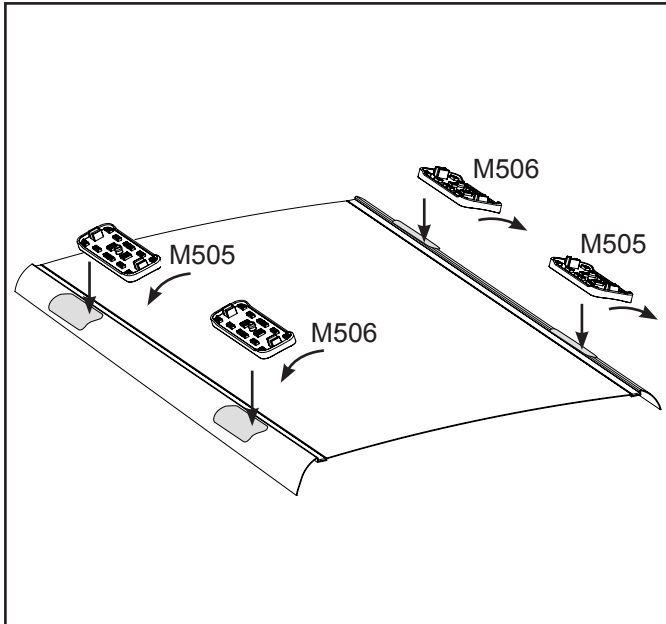

# DK208 Rhino-Rack VA, Aero, Euro & HD crossbar instruction

**Measurement A:** CENTRE of door jamb to CENTRE arrow of leg foot plate.

**Measurement B:** CENTRE of Front leg foot plate arrow to CENTRE of Rear leg foot plate arrow.

**Carrying capacity:** Roof rack is rated to 75kg. Please refer to manufacturers handbook for your vehicles maximum roof load capacity. Always use the lower of the two figures.

## Direction of Pad, Arrow and Foot Plates

VEHICLE	Date	Measurement A	Measurement B	Load Rating (includes racks 5kg/11lbs)
Audi A4 (B8) 4dr sedan (AU/NZ)	04/08-	280mm / 11,1/32"	700mm / 27,9/16"	75kg / 165lbs
Audi A4 (B8) 4dr sedan (EUR)	08-	280mm / 11,1/32"	700mm / 27,9/16"	75kg / 165lbs
Audi A4 (B8) 4dr sedan (USA)	09-	280mm / 11,1/32"	700mm / 27,9/16"	75kg / 165lbs
Audi S4 (B8) 4dr sedan	09-	280mm / 11,1/32"	700mm / 27,9/16"	75kg / 165lbs