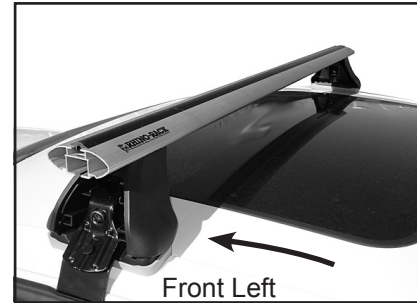

DK208 Rhino-Rack VA, Aero, Euro & HD crossbar instruction

Measurement A: CENTRE of door jamb to CENTRE arrow of leg foot plate.

Measurement B: CENTRE of Front leg foot plate arrow to CENTRE of Rear leg foot plate arrow.

Carrying capacity: Roof rack is rated to 75kg. Please refer to manufacturers handbook for your vehicles maximum roof load capacity. Always use the lower of the two figures.