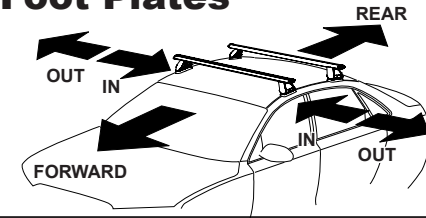

Direction of Pad, Arrow and Foot Plates

VEHICLE	Date	Measurement A	Measurement B	Load Rating (includes racks 5kg/11lbs)
Audi A4 (B8) 4dr sedan (AU/NZ)	04/08-	280mm / 11,1/32"	700mm / 27,9/16"	75kg / 165lbs
Audi A4 (B8) 4dr sedan (EUR)	08-	280mm / 11,1/32"	700mm / 27,9/16"	75kg / 165lbs
Audi A4 (B8) 4dr sedan (USA)	09-	280mm / 11,1/32"	700mm / 27,9/16"	75kg / 165lbs
Audi S4 (B8) 4dr sedan	09-	280mm / 11,1/32"	700mm / 27,9/16"	75kg / 165lbs