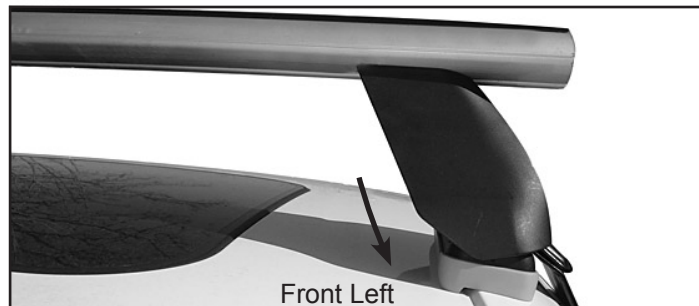

# DK208 Rhino-Rack VA, Aero, Euro & HD crossbar instruction

**Measurement A:** CENTRE of door jamb to CENTRE arrow of leg foot plate.

**Measurement B:** CENTRE of Front leg foot plate arrow to CENTRE of Rear leg foot plate arrow.

**Carrying capacity:** Roof rack is rated to 75kg. Please refer to manufacturers handbook for your vehicles maximum roof load capacity. Always use the lower of the two figures.