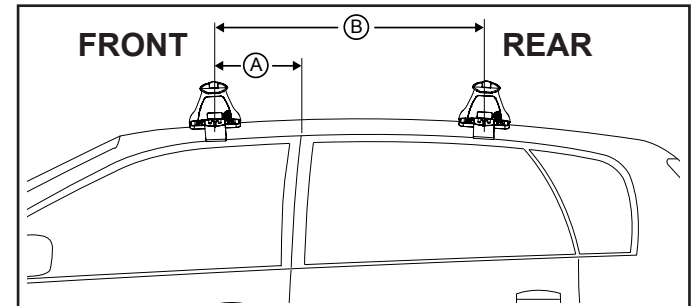

# DK208 Rhino-Rack VA, Aero, Euro & HD crossbar instruction

**Measurement A:** CENTRE of door jamb to CENTRE arrow of leg foot plate.

**Measurement B:** CENTRE of Front leg foot plate arrow to CENTRE of Rear leg foot plate arrow.

**Carrying capacity:** Roof rack is rated to 75kg. Please refer to manufacturers handbook for your vehicles maximum roof load capacity. Always use the lower of the two figures.

## Direction of Pad, Arrow and Foot Plates

VEHICLE	Date	Measurement A	Measurement B	Load Rating (includes racks 5kg/11lbs)
Audi A4 (B8) 4dr sedan (AU/NZ)	04/08-	280mm / 11,1/32"	700mm / 27,9/16"	75kg / 165lbs
Audi A4 (B8) 4dr sedan (EUR)	08-	280mm / 11,1/32"	700mm / 27,9/16"	75kg / 165lbs
Audi A4 (B8) 4dr sedan (USA)	09-	280mm / 11,1/32"	700mm / 27,9/16"	75kg / 165lbs
Audi S4 (B8) 4dr sedan	09-	280mm / 11,1/32"	700mm / 27,9/16"	75kg / 165lbs