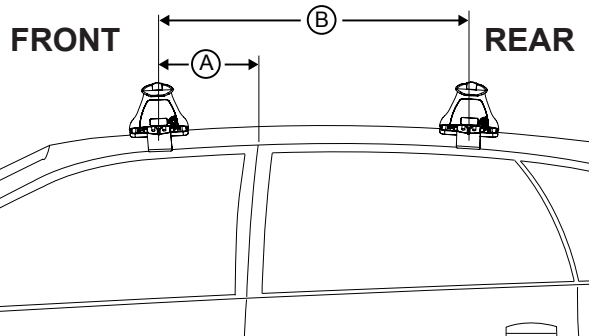

# DK195 Rhino-Rack VA, Aero, Euro & HD crossbar instruction

**Measurement A:** CENTRE of door jamb to CENTRE arrow of leg foot plate.

**Measurement B:** CENTRE of Front leg foot plate arrow to CENTRE of Rear leg foot plate arrow.

**Carrying capacity:** Roof rack is rated to 75kg. Please refer to manufacturers handbook for your vehicles maximum roof load capacity. Always use the lower of the two figures.

Pad M281, FRONT Left. Arrow forward.  
 Pad M283, REAR Left. Arrow forward.  
 Pad M282, FRONT Right. Arrow forward.  
 Pad M284, REAR Right. Arrow forward.