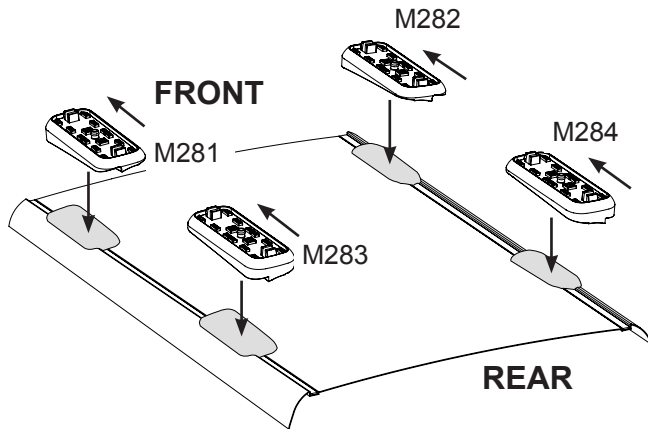

# DK195 Rhino-Rack VA, Aero, Euro & HD crossbar instruction

**Measurement A:** CENTRE of door jamb to CENTRE arrow of leg foot plate.

**Measurement B:** CENTRE of Front leg foot plate arrow to CENTRE of Rear leg foot plate arrow.

**Carrying capacity:** Roof rack is rated to 75kg. Please refer to manufacturers handbook for your vehicles maximum roof load capacity. Always use the lower of the two figures.

Pad M281, FRONT Left. Arrow forward.  
 Pad M283, REAR Left. Arrow forward.  
 Pad M282, FRONT Right. Arrow forward.  
 Pad M284, REAR Right. Arrow forward.

## Direction of Pad, Arrow and Foot Plates

VEHICLE	Date	Measurement A	Measurement B	Load Rating (includes racks 5kg/ 11lbs)
Toyota Prius (ZVW30R) 5dr hatch	07/09-	270mm / 10,5/8"	700mm / 27,9/16"	50kg / 110lbs
Toyota Prius v (ZVW40) 5dr wagon	2012-	50mm / 1,31/32"	700mm / 27,9/16"	60kg / 132lbs
Toyota Prius+ (ZVW40) 5dr wagon	2012-	50mm / 1,31/32"	700mm / 27,9/16"	60kg / 132lbs