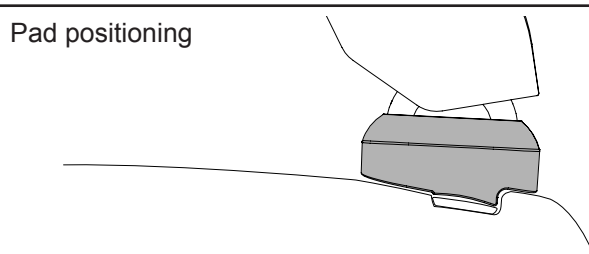

# DK195 Rhino-Rack VA, Aero, Euro & HD crossbar instruction

**Measurement A:** CENTRE of door jamb to CENTRE arrow of leg foot plate.

**Measurement B:** CENTRE of Front leg foot plate arrow to CENTRE of Rear leg foot plate arrow.

**Carrying capacity:** Roof rack is rated to 75kg. Please refer to manufacturers handbook for your vehicles maximum roof load capacity. Always use the lower of the two figures.

Pad M281, FRONT Left. Arrow forward.  
 Pad M283, REAR Left. Arrow forward.  
 Pad M282, FRONT Right. Arrow forward.  
 Pad M284, REAR Right. Arrow forward.