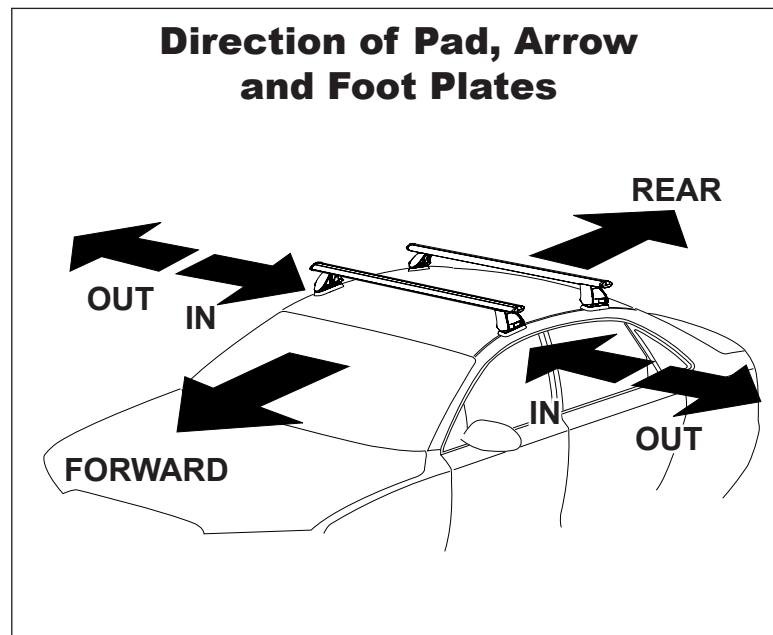

# DK188 Rhino-Rack VA, Aero, Euro & HD crossbar instruction

**Measurement A:** CENTRE of door jamb to CENTRE arrow of leg foot plate.

**Measurement B:** CENTRE of Front leg foot plate arrow to CENTRE of Rear leg foot plate arrow.

**Carrying capacity:** Roof rack is rated to 75kg. Please refer to manufacturers handbook for your vehicles maximum roof load capacity. Always use the lower of the two figures.

VEHICLE	Date	Measurement A	Measurement B	Load Rating (includes racks 5kg/ 11lbs)
Ford Flex 5dr W/O rails	2008 on	250mm / 9,27/32"	800mm / 31,1/2"	75kg / 165lbs