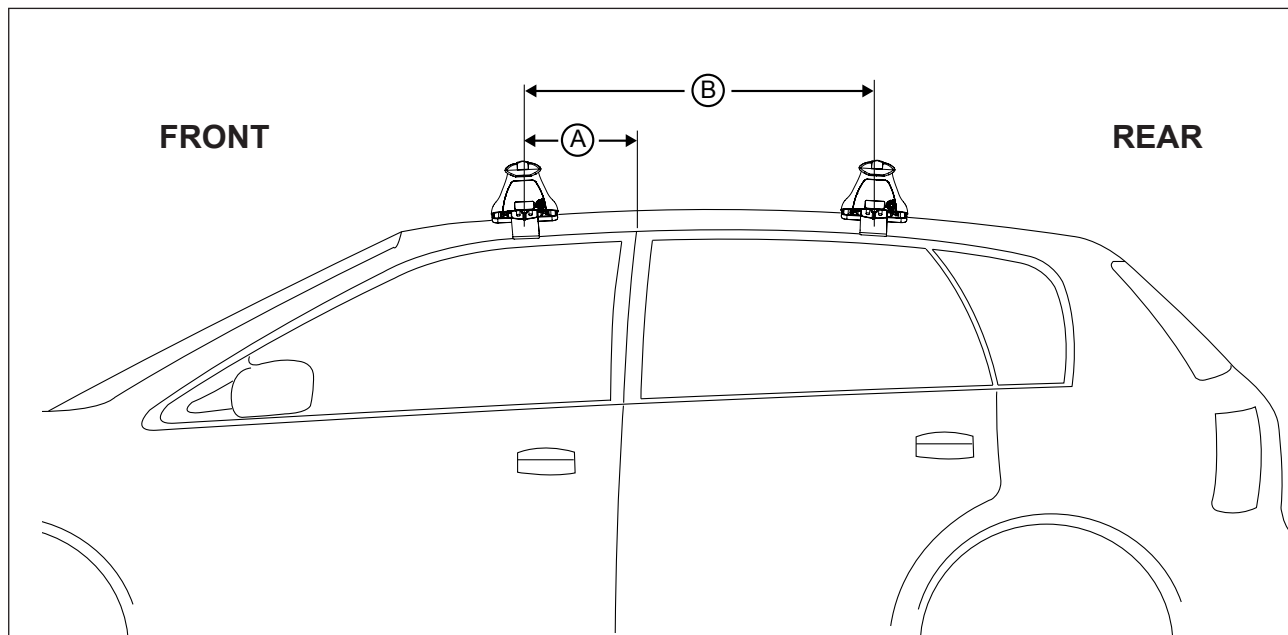

# DK188 Rhino-Rack VA, Aero, Euro & HD crossbar instruction

**Measurement A:** CENTRE of door jamb to CENTRE arrow of leg foot plate.

**Measurement B:** CENTRE of Front leg foot plate arrow to CENTRE of Rear leg foot plate arrow.

**Carrying capacity:** Roof rack is rated to 75kg. Please refer to manufacturers handbook for your vehicles maximum roof load capacity. Always use the lower of the two figures.

VEHICLE	Date	Measurement A	Measurement B	Load Rating (includes racks 5kg/ 11lbs)
Ford Flex 5dr W/O rails	2008 on	250mm / 9,27/32"	800mm / 31,1/2"	75kg / 165lbs