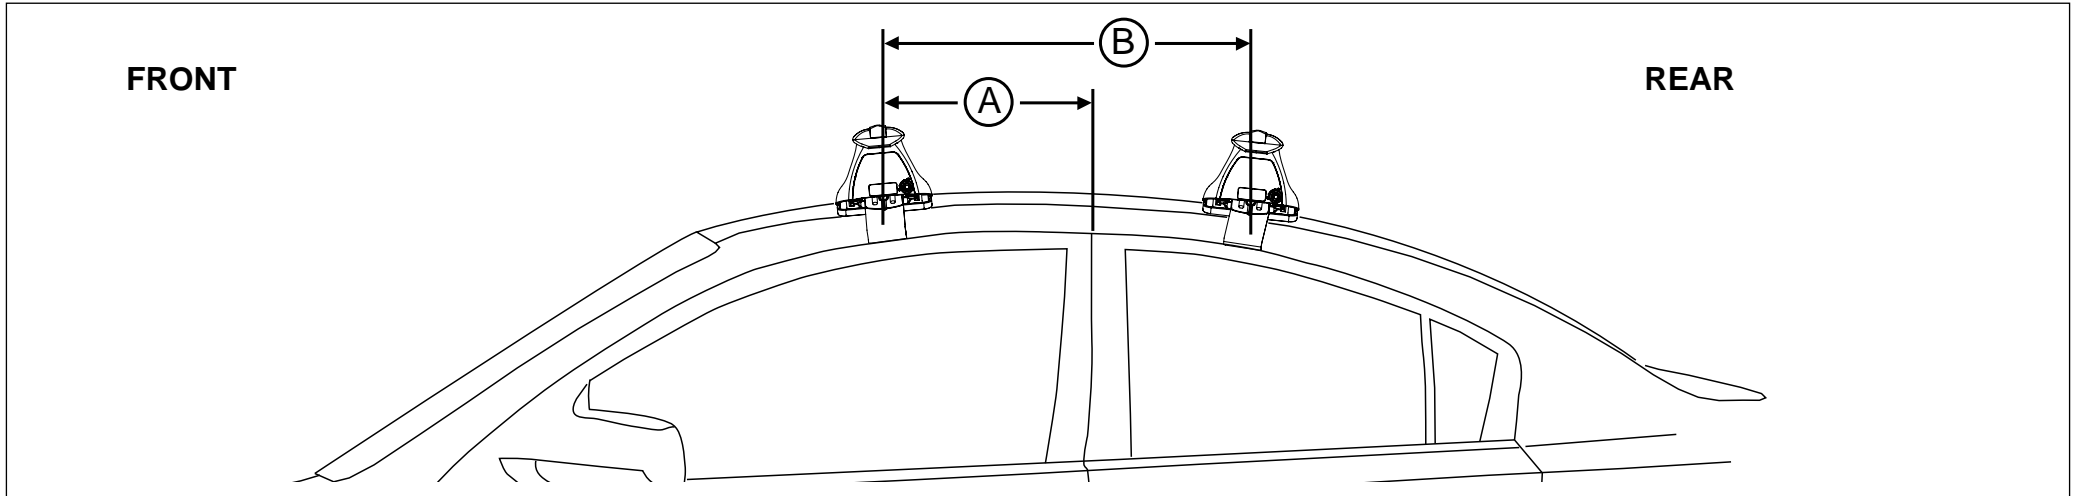

### FRONT Cross Bar

VEHICLE	Build Date	<a href="#">Cross Bar</a> FRONT	Pad / Clamp FRONT RIGHT	Pad / Clamp FRONT LEFT	Foot Plate Arrow Direction	Bar Measurement Strip. Length per side.	HD Cross Bar distance ( x ).
Ford Flex 5dr W/O rails	2008 on	1500mm / 59,1/16"	M367 / SUB0259	M367 / SUB0259	OUT	<b>83mm</b>	1164mm / 45,53/64"

### REAR Cross Bar

VEHICLE	Build Date	Cross Bar REAR	Pad / Clamp REAR RIGHT	Pad / Clamp REAR LEFT	Foot Plate Arrow Direction	Bar Measurement Strip. Length per side.	HD Cross Bar distance ( x ).
Ford Flex 5dr W/O rails	2008 on	1500mm / 59,1/16"	M367 / SUB0259	M367 / SUB0259	OUT	<b>75mm</b>	1148mm / 45,13/64"

## POSITIONING OF CROSS BARS ON THE ROOF

**Measurement A:** CENTRE of door jamb to CENTRE arrow of leg foot plate.

**Measurement B:** CENTRE of Front cross bar to CENTRE arrow of leg foot plate.

VEHICLE	Build Date	Dimension A	Dimension B	Weight Rating (includes racks 5kg / 11lbs)
Ford Flex 5dr W/O rails	2008 on	250mm / 9,27/32"	800mm / 31,1/2"	<b>75kg / 165lbs</b>