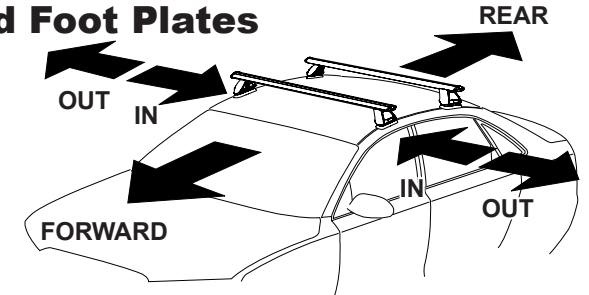

Direction of Pad, Arrow and Foot Plates

VEHICLE	Date	Measurement A	Measurement B	Load Rating (includes racks 5kg/ 11lbs)
Acura MDX 5dr SUV W/O rails	10/2006 on	230mm / 9,1/16"	700mm / 27,9/16"	75kg / 165lbs