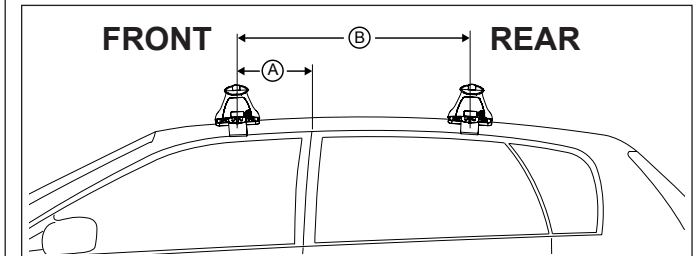

Direction of Pad, Arrow and Foot Plates

VEHICLE	Date	Measurement A	Measurement B	Load Rating (includes racks 5kg/ 11lbs)
Acura MDX 5dr SUV W/O rails	10/2006 on	230mm / 9,1/16"	700mm / 27,9/16"	75kg / 165lbs