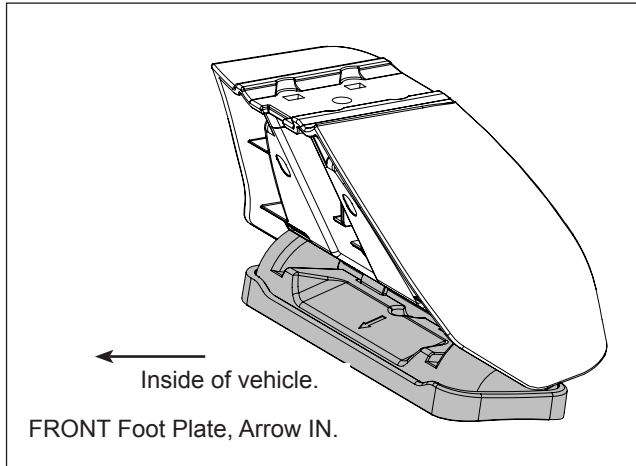

# DK176 Rhino-Rack VA, Aero, Euro & HD crossbar instruction

**Measurement A:** CENTRE of door jamb to CENTRE arrow of leg foot plate.

**Measurement B:** CENTRE of Front leg foot plate arrow to CENTRE of Rear leg foot plate arrow.

FRONT - Foot Plate Arrow faces IN.

REAR - Foot Plate Arrow faces OUT.