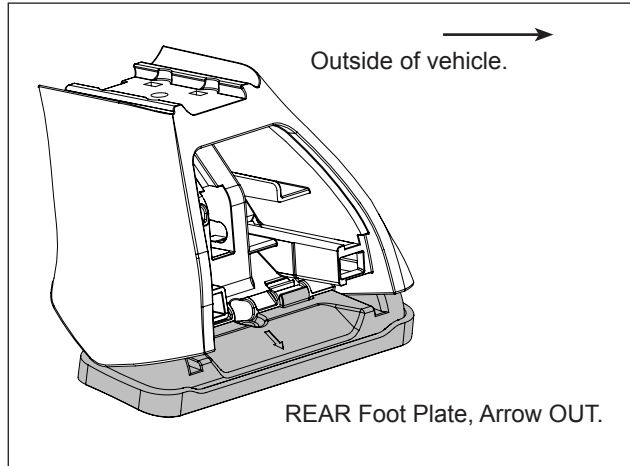

# DK176 Rhino-Rack VA, Aero, Euro & HD crossbar instruction

**Measurement A:** CENTRE of door jamb to CENTRE arrow of leg foot plate.

**Measurement B:** CENTRE of Front leg foot plate arrow to CENTRE of Rear leg foot plate arrow.

FRONT - Foot Plate Arrow faces IN.

REAR - Foot Plate Arrow faces OUT.