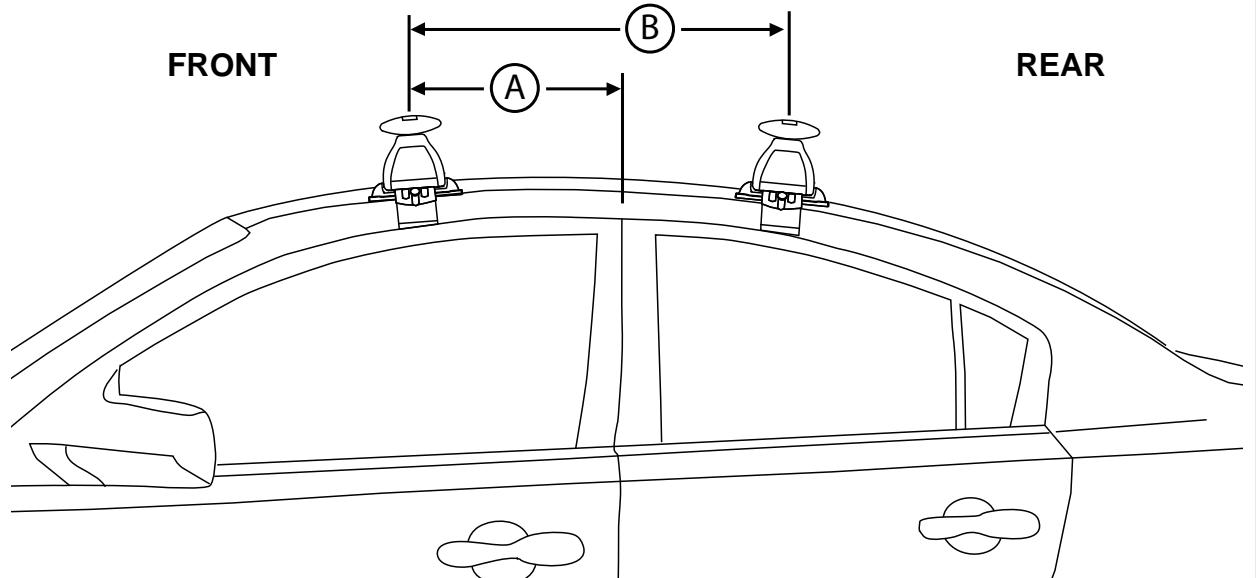

## POSITIONING OF CROSS BARS ON THE ROOF

**Measurement A:** CENTRE of door jamb to CENTRE of Front cross bar.

**Measurement B:** CENTRE of Front cross bar to CENTRE of Rear cross bar.

**\*NOTE for Acura MDX.**

FRONT - Foot Plate Arrow faces IN.

REAR - Foot Plate Arrow faces OUT.

VEHICLE	Build Date	Dimension A	Dimension B	Weight Rating (includes racks 5kg / 11lbs)
Acura MDX 5dr SUV W/O rails	10/2006 on	230mm / 9,1/16"	700mm / 27,9/16"	<b>50kg / 110lbs</b>