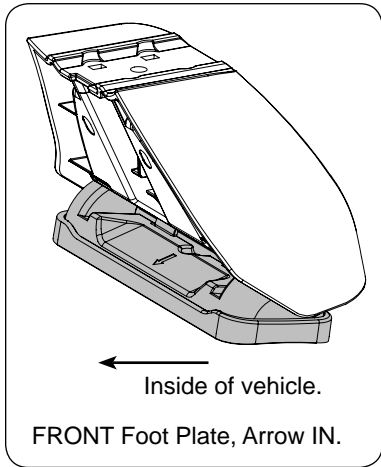

REAR Cross Bar							
VEHICLE	Build Date	Cross Bar REAR	Pad / Clamp REAR RIGHT	Pad / Clamp REAR LEFT	Foot Plate Arrow Direction	Bar Measurement Strip. Length per side.	HD Cross Bar distance ( x ).
Acura MDX 5dr SUV W/O rails* <i>*see note page 2.</i>	10/2006 on	1375mm / 54,9/64"	M366 / SUB0257	M366 / SUB0257	OUT	<b>126mm</b>	1125mm / 44,9/32"

## POSITIONING OF CROSS BARS ON THE ROOF

**Measurement A:** CENTRE of door jamb to CENTRE of Front cross bar.

**Measurement B:** CENTRE of Front cross bar to CENTRE of Rear cross bar.

**\*NOTE for Acura MDX.**

FRONT - Foot Plate Arrow faces IN.

REAR - Foot Plate Arrow faces OUT.

VEHICLE	Build Date	Dimension A	Dimension B	Weight Rating (includes racks 5kg / 11lbs)
Acura MDX 5dr SUV W/O rails	10/2006 on	230mm / 9,1/16"	700mm / 27,9/16"	<b>50kg / 110lbs</b>