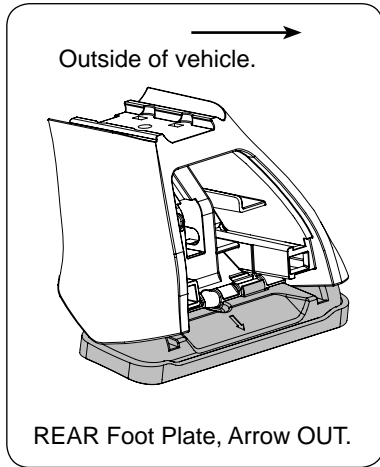

## POSITIONING OF CROSS BARS ON THE ROOF

**Measurement A:** CENTRE of door jamb to CENTRE of Front cross bar.

**Measurement B:** CENTRE of Front cross bar to CENTRE of Rear cross bar.

**\*NOTE for Acura MDX.**

FRONT - Foot Plate Arrow faces IN.

REAR - Foot Plate Arrow faces OUT.

VEHICLE	Build Date	Dimension A	Dimension B	Weight Rating (includes racks 5kg / 11lbs)
Acura MDX 5dr SUV W/O rails	10/2006 on	230mm / 9,1/16"	700mm / 27,9/16"	<b>50kg / 110lbs</b>