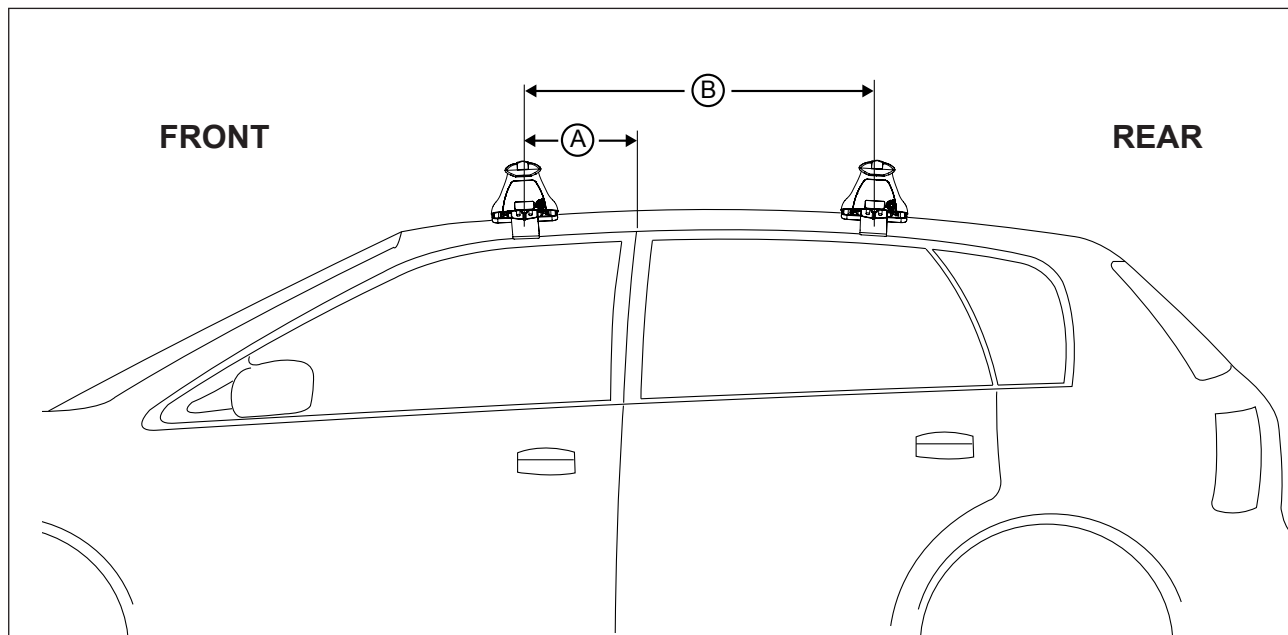

# DK152 Rhino-Rack VA, Aero, Euro & HD crossbar instruction

**Measurement A:** CENTRE of door jamb to CENTRE arrow of leg foot plate.

**Measurement B:** CENTRE of Front leg foot plate arrow to CENTRE of Rear leg foot plate arrow.

**Carrying capacity:** Roof rack is rated to 75kg. Please refer to manufacturers handbook for your vehicles maximum roof load capacity. Always use the lower of the two figures.

VEHICLE	Date	Measurement A	Measurement B	Load Rating (includes racks 5kg/ 11lbs)
Honda Civic 4dr Sedan	2006 on	300mm / 11,13/16"	700mm / 27,9/16"	50kg / 110lbs
Scion XB 5dr Hatch	2008 on	230mm / 9,1/16"	700mm / 27,9/16"	60kg / 132lbs
Toyota Corolla E140 4dr sedan	2009-13	240mm / 9,29/64"	700mm / 27,9/16"	50kg / 110lbs
Toyota Rukus 5dr hatch	06/2010 on	230mm / 9,1/16"	700mm / 27,9/16"	60kg / 132lbs