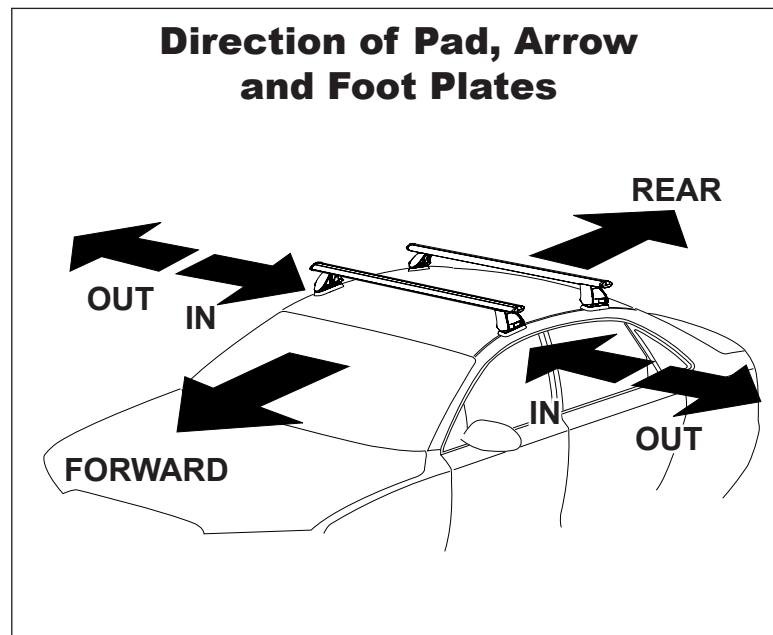

# DK152 Rhino-Rack VA, Aero, Euro & HD crossbar instruction

**Measurement A:** CENTRE of door jamb to CENTRE arrow of leg foot plate.

**Measurement B:** CENTRE of Front leg foot plate arrow to CENTRE of Rear leg foot plate arrow.

**Carrying capacity:** Roof rack is rated to 75kg. Please refer to manufacturers handbook for your vehicles maximum roof load capacity. Always use the lower of the two figures.

VEHICLE	Date	Measurement A	Measurement B	Load Rating (includes racks 5kg/ 11lbs)
Honda Civic 4dr Sedan	2006 on	300mm / 11,13/16"	700mm / 27,9/16"	50kg / 110lbs
Scion XB 5dr Hatch	2008 on	230mm / 9,1/16"	700mm / 27,9/16"	60kg / 132lbs
Toyota Corolla E140 4dr sedan	2009-13	240mm / 9,29/64"	700mm / 27,9/16"	50kg / 110lbs
Toyota Rukus 5dr hatch	06/2010 on	230mm / 9,1/16"	700mm / 27,9/16"	60kg / 132lbs