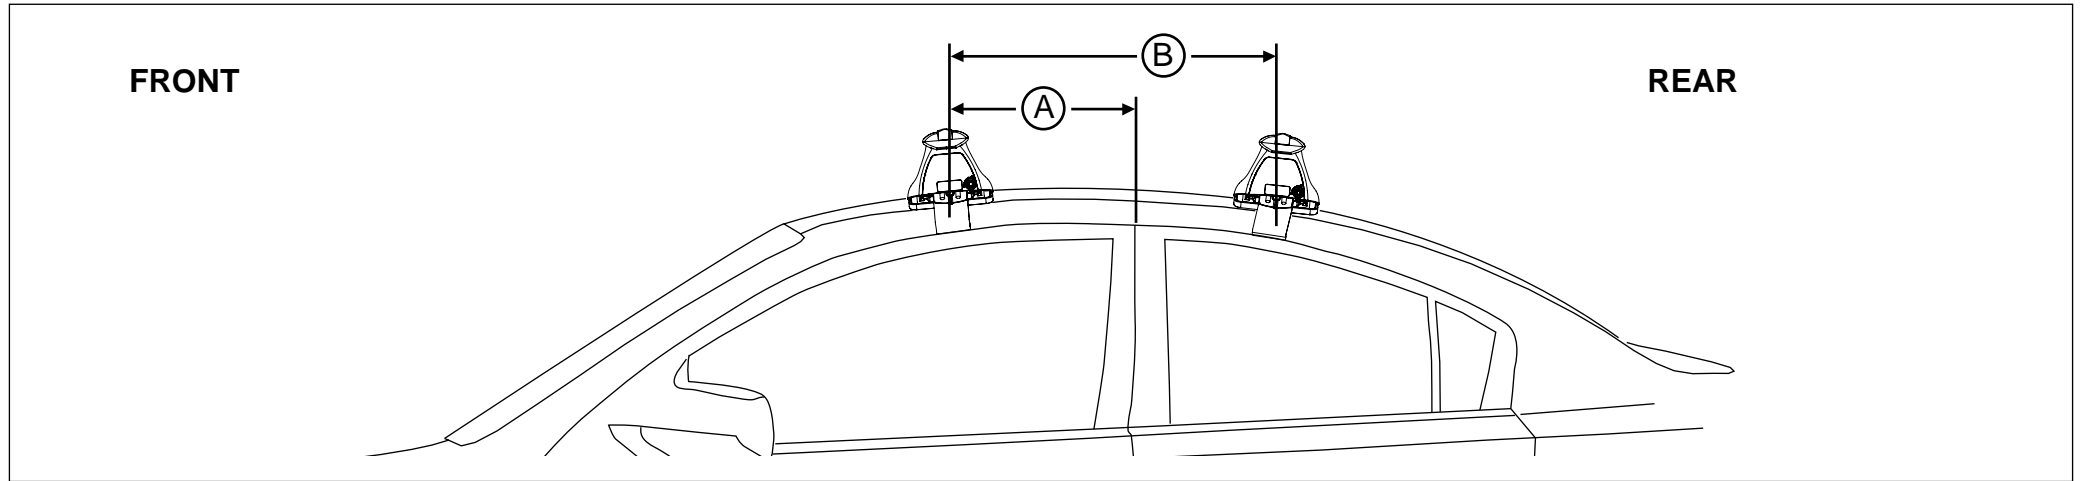

Rhino Rack 2500 Series - DK152

POSITIONING OF CROSS BARS ON THE ROOF

Measurement A: CENTRE of door jamb to CENTRE arrow of leg foot plate.

Measurement B: CENTRE of Front leg foot plate arrow to CENTRE of Rear leg foot plate arrow.

Carrying capacity: Roof rack is rated to 75kg. Please refer to manufacturers handbook for your vehicles maximum roof load capacity. Always use the lower of the two figures.

VEHICLE	Build Date	Measurement A	Measurement B	Weight Rating (includes racks 5kg / 11lbs)
Honda Civic 4dr Sedan	2006 on	300mm / 11,13/16"	700mm / 27,9/16"	50kg / 110lbs
Scion XB 5dr Hatch	2008 on	230mm / 9,1/16"	700mm / 27,9/16"	60kg / 132lbs
Toyota Corolla E140 4dr sedan	2009 on	240mm / 9,29/64"	700mm / 27,9/16"	50kg / 110lbs
Toyota Rukus 5dr hatch	06/2010 on	230mm / 9,1/16"	700mm / 27,9/16"	60kg / 132lbs