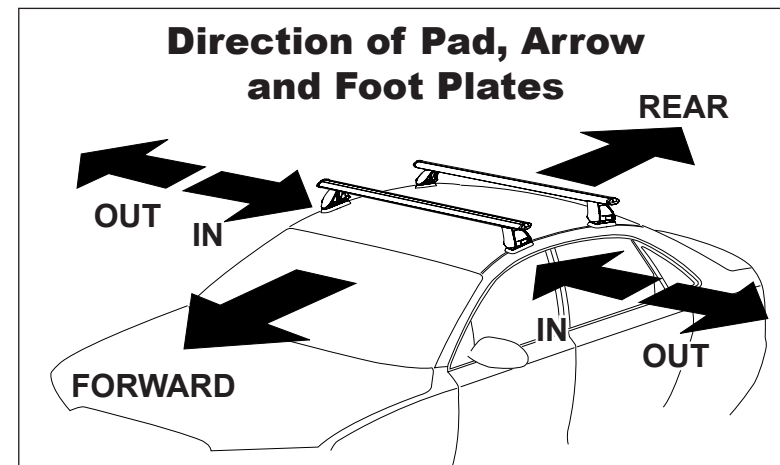

Foot Plate ARROW OUT.
ARROW on underside of Pad faces IN.

Stick clear adhesive tape onto outside of lower metal strap.

Open door. Pull rubber seal down. Fit clamp.

DK150 Rhino-Rack VA, Aero, Euro & HD crossbar instruction

Measurement A: CENTRE of door jamb to CENTRE arrow of leg foot plate.

Measurement B: CENTRE of Front leg foot plate arrow to CENTRE of Rear leg foot plate arrow.

Carrying capacity: Roof rack is rated to 75kg. Please refer to manufacturers handbook for your vehicles maximum roof load capacity. Always use the lower of the two figures.