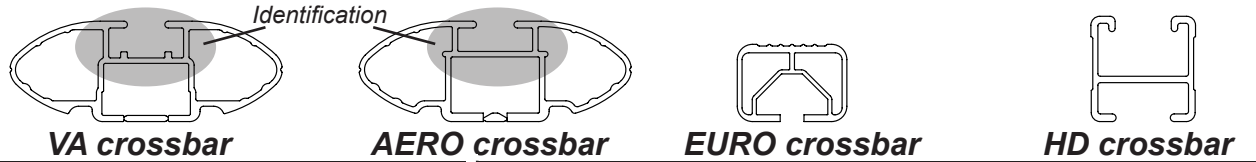

DK150 Rhino-Rack VA, Aero, Euro & HD [crossbar](#) instruction

IDENTIFICATION CHART

Vehicle	Date	Crossbar	FRONT CROSSBAR					REAR CROSSBAR						
			Front Right Pad/Clamp	Front Left Pad/Clamp	Measurement strip length per side	Measurement strip length per side	Measurement Distance (x)	Foot plate arrow direction	Rear Right Pad/Clamp	Rear Left Pad/Clamp	Measurement strip length per side	Measurement strip length per side	Measurement Distance (x)	Foot plate arrow direction
Ford F-150 super crew FRONT	04-08	1500mm	M368 SUB0186	M368 SUB0186	134mm	79mm	1156mm / 45,33/64"	OUT						
			Arrow IN											
Ford F-150 super crew FRONT	09-	1500mm	M368 SUB0186	M368 SUB0186	134mm	79mm	1156mm / 45,33/64"	OUT						
			Arrow IN											
Ford F-150 SVT Raptor super cab (Single)	10-	1500mm	M368 SUB0186	M368 SUB0186	135mm	80mm	1158mm / 45,19/32"	OUT						
			Arrow IN											
Ford F-150 SVT Raptor super cab (Single)	10-	1500mm							M368 SUB0186	M368 SUB0186	130mm	75mm	1148mm / 45,13/64"	OUT
			Arrow IN