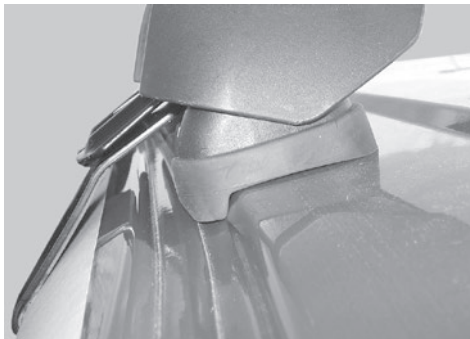

DK150 Rhino-Rack VA, Aero, Euro & HD [crossbar](#) instruction

IDENTIFICATION CHART

Vehicle	Date	Crossbar	FRONT CROSSBAR					REAR CROSSBAR						
			Front Right Pad/ Clamp	Front Left Pad/ Clamp	Measurement strip length per side	Measurement strip length per side	Measurement Distance (x)	Foot plate arrow direction	Rear Right Pad/ Clamp	Rear Left Pad/ Clamp	Measurement strip length per side	Measurement strip length per side	Measurement Distance (x)	Foot plate arrow direction
Ford F-150 SVT Raptor super cab	10-	1500mm	M368 SUB0186	M368 SUB0186	135mm	80mm	1158mm / 45,19/32"	OUT	M368 SUB0186	M368 SUB0186	130mm	75mm	1148mm / 45,13/64"	OUT
			Pad Arrow IN						Pad Arrow IN					
Ford F-150 super cab	09-	1500mm	M368 SUB0186	M368 SUB0186	135mm	80mm	1158mm / 45,19/32"	OUT	M368 SUB0186	M368 SUB0186	130mm	75mm	1148mm / 45,13/64"	OUT
			Pad Arrow IN						Pad Arrow IN					

Foot Plate ARROW OUT.
ARROW on underside of Pad faces IN.

Stick clear adhesive tape onto outside of lower metal strap.