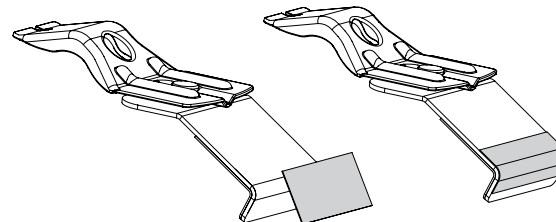

DK150 Rhino-Rack VA, Aero, Euro & HD [crossbar](#) instruction

IDENTIFICATION CHART

Vehicle	Date	Crossbar	FRONT CROSSBAR					REAR CROSSBAR						
			Front Right Pad/ Clamp	Front Left Pad/ Clamp	Measurement strip length per side	Measurement strip length per side	Measurement Distance (x)	Foot plate arrow direction	Rear Right Pad/ Clamp	Rear Left Pad/ Clamp	Measurement strip length per side	Measurement strip length per side	Measurement Distance (x)	Foot plate arrow direction
Ford F-150 SVT Raptor super cab	10-	1500mm	M368 SUB0186	M368 SUB0186	135mm	80mm	1158mm / 45,19/32"	OUT	M368 SUB0186	M368 SUB0186	130mm	75mm	1148mm / 45,13/64"	OUT
			Pad Arrow IN						Pad Arrow IN					
Ford F-150 super cab	09-	1500mm	M368 SUB0186	M368 SUB0186	135mm	80mm	1158mm / 45,19/32"	OUT	M368 SUB0186	M368 SUB0186	130mm	75mm	1148mm / 45,13/64"	OUT
			Pad Arrow IN						Pad Arrow IN					

Foot Plate ARROW OUT.
ARROW on underside of Pad faces IN.

Stick clear adhesive tape onto outside of lower metal strap.

Open door. Pull rubber seal down. Fit clamp.

DK150 Rhino-Rack VA, Aero, Euro & HD crossbar instruction