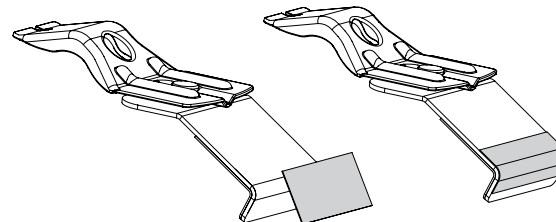

DK150 Rhino-Rack VA, Aero, Euro & HD [crossbar](#) instruction

IDENTIFICATION CHART

Vehicle	Date	Crossbar	FRONT CROSSBAR					REAR CROSSBAR						
			Front Right Pad/Clamp	Front Left Pad/Clamp	Measurement strip length per side	Measurement strip length per side	Measurement Distance (x)	Foot plate arrow direction	Rear Right Pad/Clamp	Rear Left Pad/Clamp	Measurement strip length per side	Measurement strip length per side	Measurement Distance (x)	Foot plate arrow direction
Ford F-150 SVT Raptor super cab	10-	1500mm	M368 SUB0186	M368 SUB0186	135mm	80mm	1158mm / 45,19/32"	OUT	M368 SUB0186	M368 SUB0186	130mm	75mm	1148mm / 45,13/64"	OUT
			Pad Arrow IN						Pad Arrow IN					
Ford F-150 super cab	09-	1500mm	M368 SUB0186	M368 SUB0186	135mm	80mm	1158mm / 45,19/32"	OUT	M368 SUB0186	M368 SUB0186	130mm	75mm	1148mm / 45,13/64"	OUT
			Pad Arrow IN						Pad Arrow IN					

Foot Plate ARROW OUT.
ARROW on underside of
Pad faces IN.

Stick clear adhesive tape onto
outside of lower metal strap.

Open door. Pull rubber seal down. Fit clamp.

DK150 Rhino-Rack VA, Aero, Euro & HD crossbar instruction