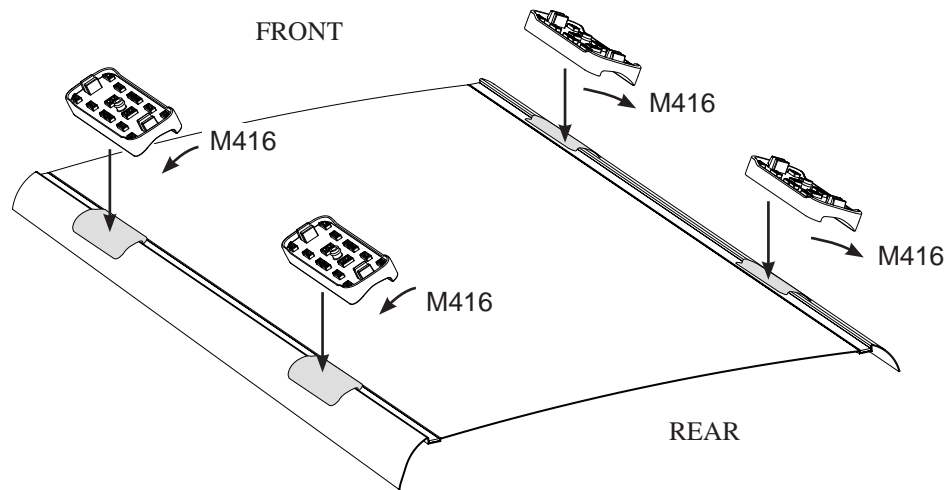

Rhino Rack 2500 Series - DK142

FRONT Crossbar

VEHICLE	Build date	Crossbar FRONT	Pad / Clamp FRONT RIGHT	Pad / Clamp FRONT LEFT	Foot plate arrow direction	Bar measurement strip. Length per side.	HD Crossbar distance (x).
Holden Cruze 4dr sedan	06/09-	1260mm	M416 / SUB0145	M416 / SUB0145	OUT	50mm	974mm / 38,11/32"
Chevrolet Cruze 4dr sedan	2011-	1260mm	M416 / SUB0145	M416 / SUB0145	OUT	50mm	974mm / 38,11/32"
Daewoo Lacetti Premiere 4dr sedan	11/08-	1260mm	M416 / SUB0145	M416 / SUB0145	OUT	50mm	974mm / 38,11/32"

REAR Crossbar

VEHICLE	Build date	Crossbar REAR	Pad / Clamp REAR RIGHT	Pad / Clamp REAR LEFT	Foot plate arrow direction	Bar measurement strip. Length per side.	HD Crossbar distance (x).
Holden Cruze 4dr sedan	06/09-	1260mm	M416 / SUB0186	M416 / SUB0186	OUT	31mm	936mm / 36,55/64"
Chevrolet Cruze 4dr sedan	2011-	1260mm	M416 / SUB0186	M416 / SUB0186	OUT	31mm	936mm / 36,55/64"
Daewoo Lacetti Premiere 4dr sedan	11/08-	1260mm	M416 / SUB0186	M416 / SUB0186	OUT	31mm	936mm / 36,55/64"

Rhino Rack 2500 Series - DK142

Measurement A: CENTRE of door jamb to CENTRE arrow of leg foot plate.

Measurement B: CENTRE of Front leg foot plate arrow to CENTRE of Rear leg foot plate arrow.

Carrying capacity: Roof rack is rated to 75kg. Please refer to manufacturers handbook for your vehicles maximum roof load capacity. Always use the lower of the two figures.

Fitting note:

Pad M416 Arrow facing outward.

Pad M416 shown.

VEHICLE	Build date	Measurement A	Measurement B	Weight rating (includes racks 5kg / 11lbs)
Holden Cruze 4dr sedan	06/09-	340mm / 13,3/8"	680mm / 26,25/32"	50kg / 110lbs
Chevrolet Cruze 4dr sedan	2011-	340mm / 13,3/8"	680mm / 26,25/32"	50kg / 110lbs
Daewoo Lacetti Premiere 4dr sedan	11/08-	340mm / 13,3/8"	680mm / 26,25/32"	50kg / 110lbs