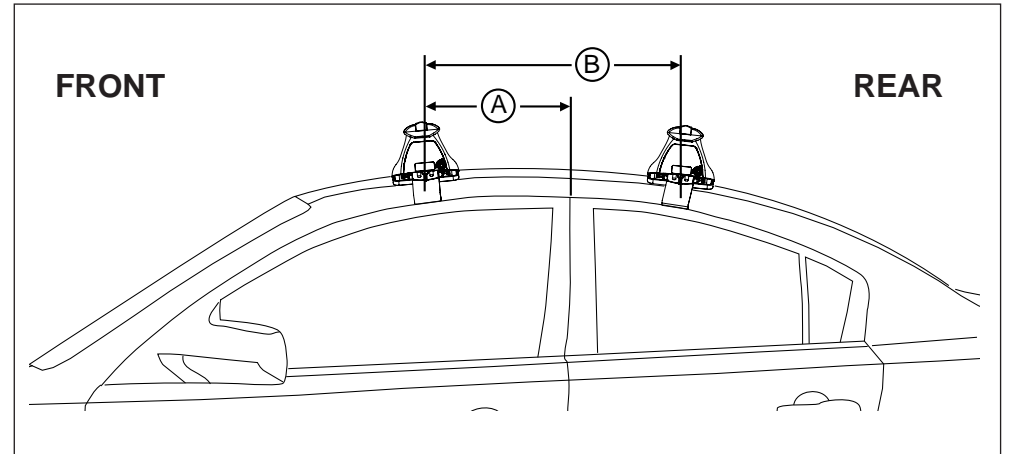

REAR Crossbar

VEHICLE	Build date	Crossbar REAR	Pad / Clamp REAR RIGHT	Pad / Clamp REAR LEFT	Foot plate arrow direction	Bar measurement strip. Length per side.	HD Crossbar distance (x).
Holden Cruze 4dr sedan	06/09-	1260mm	M416 / SUB0186	M416 / SUB0186	OUT	31mm	936mm / 36,55/64"
Chevrolet Cruze 4dr sedan	2011-	1260mm	M416 / SUB0186	M416 / SUB0186	OUT	31mm	936mm / 36,55/64"
Daewoo Lacetti Premiere 4dr sedan	11/08-	1260mm	M416 / SUB0186	M416 / SUB0186	OUT	31mm	936mm / 36,55/64"

Rhino Rack 2500 Series - DK142

Measurement A: CENTRE of door jamb to CENTRE arrow of leg foot plate.

Measurement B: CENTRE of Front leg foot plate arrow to CENTRE of Rear leg foot plate arrow.

Carrying capacity: Roof rack is rated to 75kg. Please refer to manufacturers handbook for your vehicles maximum roof load capacity. Always use the lower of the two figures.

Fitting note:

Pad M416 Arrow facing outward.

Pad M416 shown.

VEHICLE	Build date	Measurement A	Measurement B	Weight rating (includes racks 5kg / 11lbs)
Holden Cruze 4dr sedan	06/09-	340mm / 13,3/8"	680mm / 26,25/32"	50kg / 110lbs
Chevrolet Cruze 4dr sedan	2011-	340mm / 13,3/8"	680mm / 26,25/32"	50kg / 110lbs
Daewoo Lacetti Premiere 4dr sedan	11/08-	340mm / 13,3/8"	680mm / 26,25/32"	50kg / 110lbs