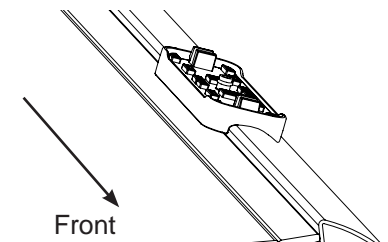

Rhino Rack 2500 Series - DK142

FRONT Crossbar

VEHICLE	Build date	Crossbar FRONT	Pad / Clamp FRONT RIGHT	Pad / Clamp FRONT LEFT	Foot plate arrow direction	Bar measurement strip. Length per side.	HD Crossbar distance (x).
Holden Cruze 4dr sedan	06/09-	1260mm	M416 / SUB0145	M416 / SUB0145	OUT	50mm	974mm / 38,11/32"
Chevrolet Cruze 4dr sedan	2011-	1260mm	M416 / SUB0145	M416 / SUB0145	OUT	50mm	974mm / 38,11/32"
Daewoo Lacetti Premiere 4dr sedan	11/08-	1260mm	M416 / SUB0145	M416 / SUB0145	OUT	50mm	974mm / 38,11/32"

REAR Crossbar

VEHICLE	Build date	Crossbar REAR	Pad / Clamp REAR RIGHT	Pad / Clamp REAR LEFT	Foot plate arrow direction	Bar measurement strip. Length per side.	HD Crossbar distance (x).
Holden Cruze 4dr sedan	06/09-	1260mm	M416 / SUB0186	M416 / SUB0186	OUT	31mm	936mm / 36,55/64"
Chevrolet Cruze 4dr sedan	2011-	1260mm	M416 / SUB0186	M416 / SUB0186	OUT	31mm	936mm / 36,55/64"
Daewoo Lacetti Premiere 4dr sedan	11/08-	1260mm	M416 / SUB0186	M416 / SUB0186	OUT	31mm	936mm / 36,55/64"

Rhino Rack 2500 Series - DK142

Measurement A: CENTRE of door jamb to CENTRE arrow of leg foot plate.

Measurement B: CENTRE of Front leg foot plate arrow to CENTRE of Rear leg foot plate arrow.

Carrying capacity: Roof rack is rated to 75kg. Please refer to manufacturers handbook for your vehicles maximum roof load capacity. Always use the lower of the two figures.

Fitting note:

Pad M416 Arrow facing outward.

Pad M416 shown.

VEHICLE	Build date	Measurement A	Measurement B	Weight rating (includes racks 5kg / 11lbs)
Holden Cruze 4dr sedan	06/09-	340mm / 13,3/8"	680mm / 26,25/32"	50kg / 110lbs
Chevrolet Cruze 4dr sedan	2011-	340mm / 13,3/8"	680mm / 26,25/32"	50kg / 110lbs
Daewoo Lacetti Premiere 4dr sedan	11/08-	340mm / 13,3/8"	680mm / 26,25/32"	50kg / 110lbs