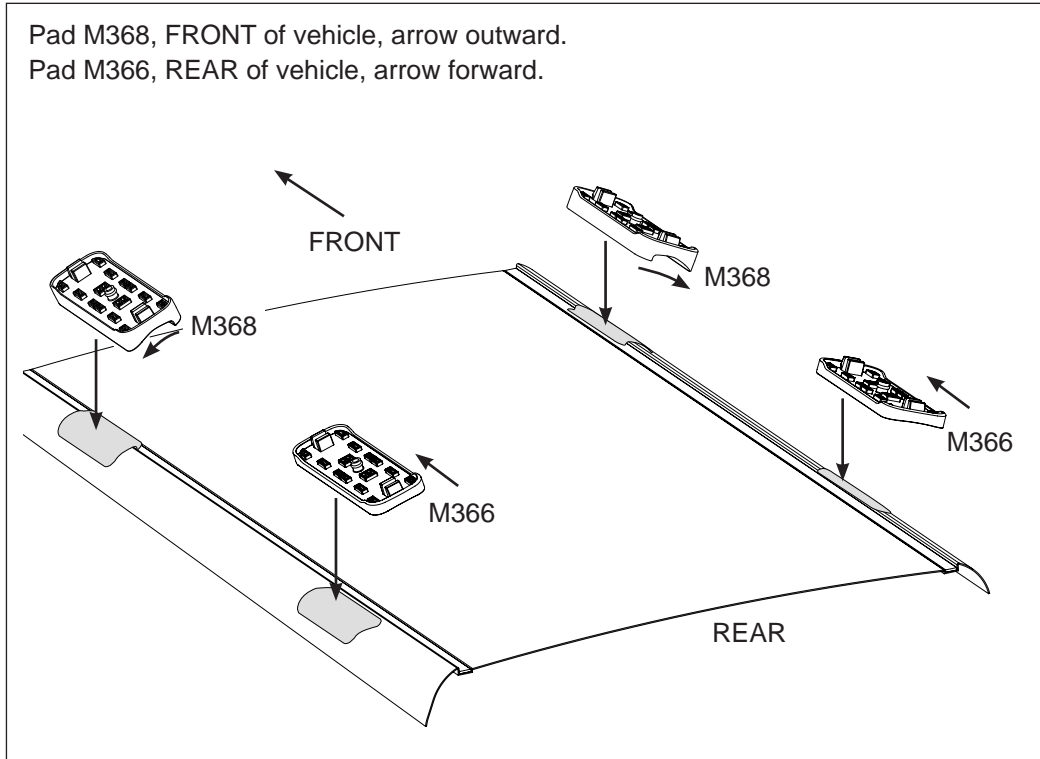

Rhino Rack 2500 Series - DK126

FRONT							
VEHICLE	Date	Crossbar	Pad / Clamp FRONT RIGHT	Pad / Clamp FRONT LEFT	Foot plate arrow direction	Bar measurement strip. Length per side.	HD Crossbar distance (x).
Mitsubishi Lancer (CJ) 4dr sedan	10/07-	1260mm	M368 / SUB0176	M368 / SUB0176	OUT	54mm	982mm / 38,21/32"
Mitsubishi Lancer 4dr sedan	2008-	1260mm	M368 / SUB0176	M368 / SUB0176	OUT	54mm	982mm / 38,21/32"
Mitsubishi EVO X (CJ) 4dr sedan	2008-	1260mm	M368 / SUB0176	M368 / SUB0176	OUT	54mm	982mm / 38,21/32"
Mitsubishi Lancer Sportback (CJ) 5dr hatch	10/08-	1260mm	M368 / SUB0176	M368 / SUB0176	OUT	54mm	982mm / 38,21/32"
REAR							
VEHICLE	Date	Crossbar	Pad / Clamp REAR RIGHT	Pad / Clamp REAR LEFT	Foot plate arrow direction	Bar measurement strip. Length per side.	HD Crossbar distance (x).
Mitsubishi Lancer (CJ) 4dr sedan	10/07-	1260mm	M366 / SUB0145	M366 / SUB0145	OUT	49mm	972mm / 38,17/64"
Mitsubishi Lancer 4dr sedan	2008-	1260mm	M366 / SUB0145	M366 / SUB0145	OUT	49mm	972mm / 38,17/64"
Mitsubishi EVO X (CJ) 4dr sedan	2008-	1260mm	M366 / SUB0145	M366 / SUB0145	OUT	49mm	972mm / 38,17/64"
Mitsubishi Lancer Sportback (CJ) 5dr hatch	10/08-	1260mm	M366 / SUB0145	M366 / SUB0145	OUT	49mm	972mm / 38,17/64"

Rhino Rack 2500 Series - DK126

Measurement A: CENTRE of door jamb to CENTRE arrow of leg foot plate.

Measurement B: CENTRE of Front leg foot plate arrow to CENTRE of Rear leg foot plate arrow.

Carrying capacity: Roof rack is rated to 75kg. Please refer to manufacturers handbook for your vehicles maximum roof load capacity. Always use the lower of the two figures.