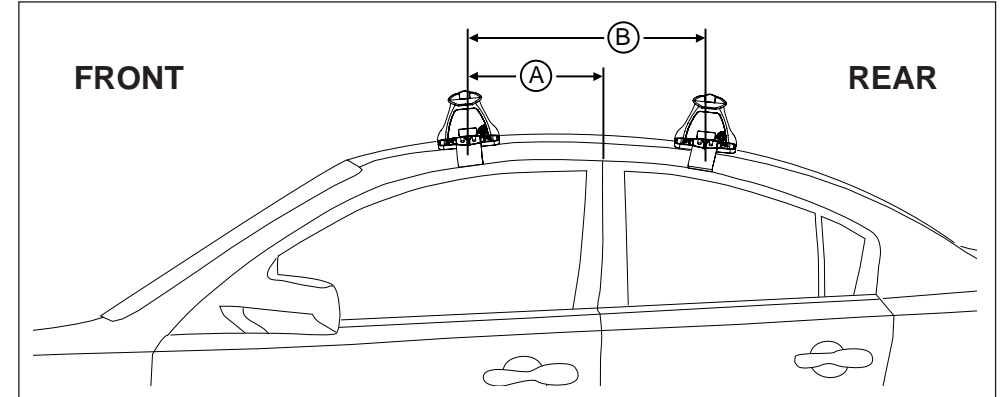

Rhino Rack 2500 Series - DK126

FRONT							
VEHICLE	Date	Crossbar	Pad / Clamp FRONT RIGHT	Pad / Clamp FRONT LEFT	Foot plate arrow direction	Bar measurement strip. Length per side.	HD Crossbar distance (x).
Mitsubishi Lancer (CJ) 4dr sedan	10/07-	1260mm	M368 / SUB0176	M368 / SUB0176	OUT	54mm	982mm / 38,21/32"
Mitsubishi Lancer 4dr sedan	2008-	1260mm	M368 / SUB0176	M368 / SUB0176	OUT	54mm	982mm / 38,21/32"
Mitsubishi EVO X (CJ) 4dr sedan	2008-	1260mm	M368 / SUB0176	M368 / SUB0176	OUT	54mm	982mm / 38,21/32"
Mitsubishi Lancer Sportback (CJ) 5dr hatch	10/08-	1260mm	M368 / SUB0176	M368 / SUB0176	OUT	54mm	982mm / 38,21/32"
REAR							
VEHICLE	Date	Crossbar	Pad / Clamp REAR RIGHT	Pad / Clamp REAR LEFT	Foot plate arrow direction	Bar measurement strip. Length per side.	HD Crossbar distance (x).
Mitsubishi Lancer (CJ) 4dr sedan	10/07-	1260mm	M366 / SUB0145	M366 / SUB0145	OUT	49mm	972mm / 38,17/64"
Mitsubishi Lancer 4dr sedan	2008-	1260mm	M366 / SUB0145	M366 / SUB0145	OUT	49mm	972mm / 38,17/64"
Mitsubishi EVO X (CJ) 4dr sedan	2008-	1260mm	M366 / SUB0145	M366 / SUB0145	OUT	49mm	972mm / 38,17/64"
Mitsubishi Lancer Sportback (CJ) 5dr hatch	10/08-	1260mm	M366 / SUB0145	M366 / SUB0145	OUT	49mm	972mm / 38,17/64"

Rhino Rack 2500 Series - DK126

Measurement A: CENTRE of door jamb to CENTRE arrow of leg foot plate.

Measurement B: CENTRE of Front leg foot plate arrow to CENTRE of Rear leg foot plate arrow.

Carrying capacity: Roof rack is rated to 75kg. Please refer to manufacturers handbook for your vehicles maximum roof load capacity. Always use the lower of the two figures.