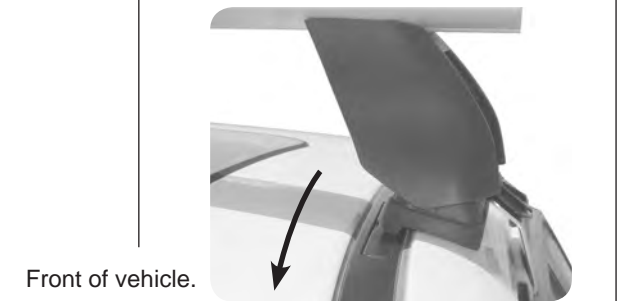

Front left pad M368 shown.