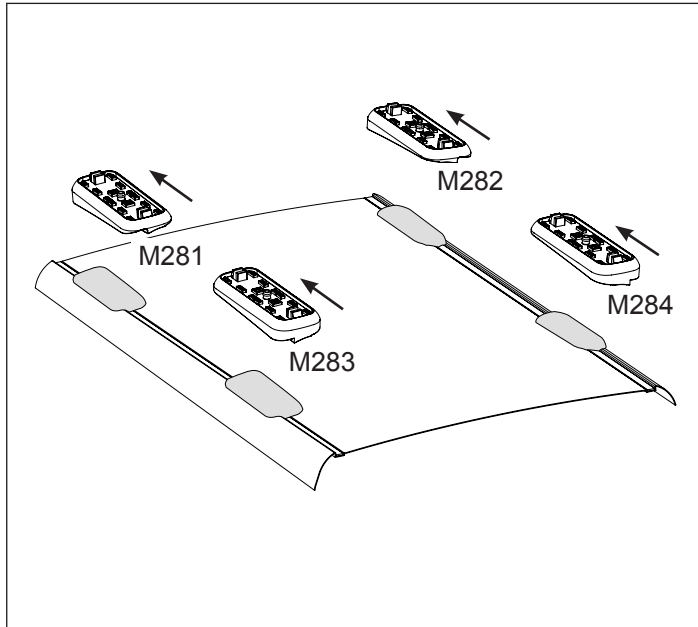

DK114 Rhino-Rack VA, Aero, Euro & HD crossbar instruction

Measurement A: CENTRE of door jamb to CENTRE arrow of leg foot plate.

Measurement B: CENTRE of Front leg foot plate arrow to CENTRE of Rear leg foot plate arrow.

Carrying capacity: Roof rack is rated to 75kg. Please refer to manufacturers handbook for your vehicles maximum roof load capacity. Always use the lower of the two figures.

Rear Left

Front Left

VEHICLE	Date	Measurement A	Measurement B	Load Rating (includes racks 5kg/ 11lbs)
Toyota Camry 4dr Sedan	06-11	300mm / 11,13/16"	660mm / 25,63/64"	60kg / 132lbs
Toyota Aurion 4dr Sedan	06-11	300mm / 11,13/16"	660mm / 25,63/64"	60kg / 132lbs
Toyota Venza 5dr Wagon	2009-	270mm / 10,5/8"	700mm / 27,9/16"	75kg / 165lbs