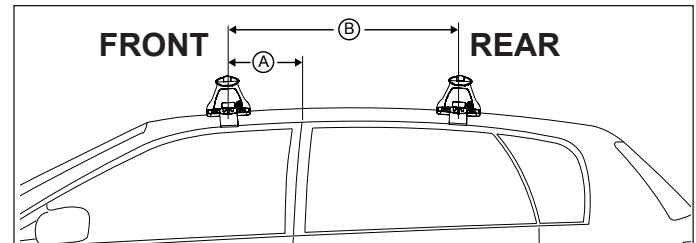

DK114 Rhino-Rack VA, Aero, Euro & HD crossbar instruction

Measurement A: CENTRE of door jamb to CENTRE arrow of leg foot plate.

Measurement B: CENTRE of Front leg foot plate arrow to CENTRE of Rear leg foot plate arrow.

Carrying capacity: Roof rack is rated to 75kg. Please refer to manufacturers handbook for your vehicles maximum roof load capacity. Always use the lower of the two figures.

Rear Left

Front Left

VEHICLE	Date	Measurement A	Measurement B	Load Rating (includes racks 5kg/ 11lbs)
Toyota Camry 4dr Sedan	06-11	300mm / 11,13/16"	660mm / 25,63/64"	60kg / 132lbs
Toyota Aurion 4dr Sedan	06-11	300mm / 11,13/16"	660mm / 25,63/64"	60kg / 132lbs
Toyota Venza 5dr Wagon	2009-	270mm / 10,5/8"	700mm / 27,9/16"	75kg / 165lbs