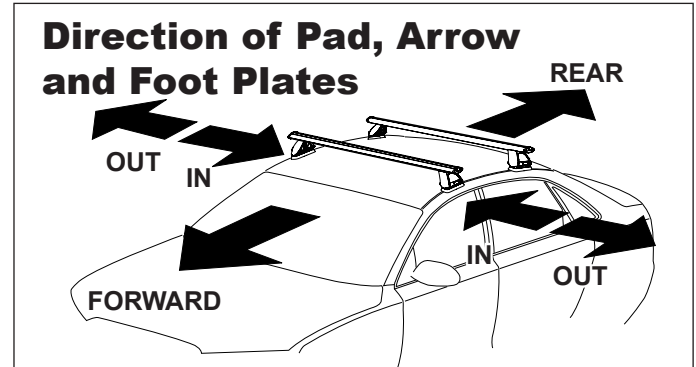

DK114 Rhino-Rack VA, Aero, Euro & HD crossbar instruction

Measurement A: CENTRE of door jamb to CENTRE arrow of leg foot plate.

Measurement B: CENTRE of Front leg foot plate arrow to CENTRE of Rear leg foot plate arrow.

Carrying capacity: Roof rack is rated to 75kg. Please refer to manufacturers handbook for your vehicles maximum roof load capacity. Always use the lower of the two figures.

Rear Left

Front Left

VEHICLE	Date	Measurement A	Measurement B	Load Rating (includes racks 5kg/ 11lbs)
Toyota Camry 4dr Sedan	06-11	300mm / 11,13/16"	660mm / 25,63/64"	60kg / 132lbs
Toyota Aurion 4dr Sedan	06-11	300mm / 11,13/16"	660mm / 25,63/64"	60kg / 132lbs
Toyota Venza 5dr Wagon	2009-	270mm / 10,5/8"	700mm / 27,9/16"	75kg / 165lbs