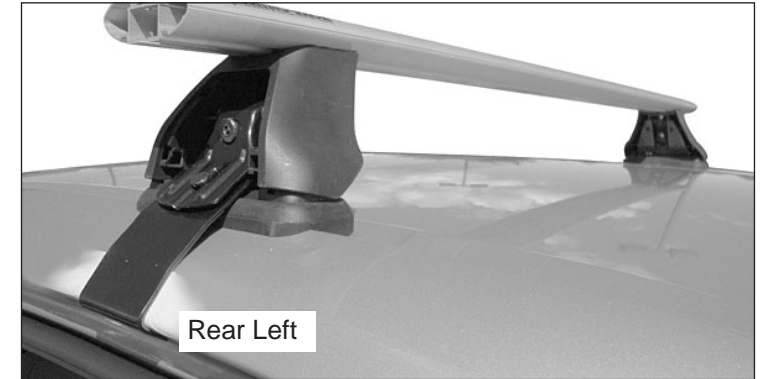

REAR							
VEHICLE	Date	Crossbar	Pad / Clamp REAR RIGHT	Pad / Clamp REAR LEFT	Foot plate arrow direction	Bar measurement strip. Length per side.	HD Crossbar distance (x).
Toyota Camry 4dr sedan	06-11	1180mm	M284 / SUB0202	M283 / SUB0202	OUT	100mm	878mm / 34,9/16"
Toyota Aurion 4dr sedan	06-11	1180mm	M284 / SUB0202	M283 / SUB0202	OUT	100mm	878mm / 34,9/16"
Toyota Venza 5dr wagon	2009-	1260mm	M284 / SUB0202	M283 / SUB0202	OUT	55mm	984mm / 38,47/64"

Rhino Rack 2500 Series - DK114

Measurement A: CENTRE of door jamb to CENTRE arrow of leg foot plate.

Measurement B: CENTRE of Front leg foot plate arrow to CENTRE of Rear leg foot plate arrow.

Carrying capacity: Roof rack is rated to 75kg. Please refer to manufacturers handbook for your vehicles maximum roof load capacity. Always use the lower of the two figures.