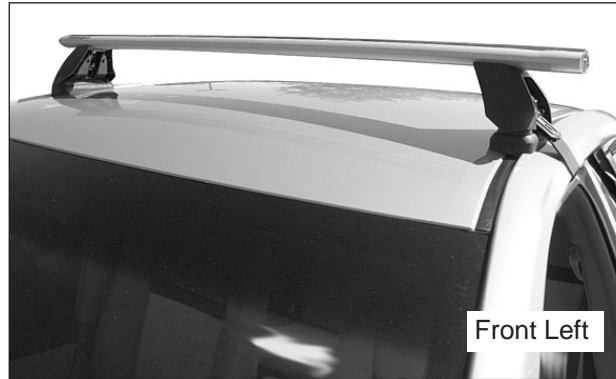

Rhino Rack 2500 Series - DK114

Measurement A: CENTRE of door jamb to CENTRE arrow of leg foot plate.

Measurement B: CENTRE of Front leg foot plate arrow to CENTRE of Rear leg foot plate arrow.

Carrying capacity: Roof rack is rated to 75kg. Please refer to manufacturers handbook for your vehicles maximum roof load capacity. Always use the lower of the two figures.

VEHICLE	Date	Measurement A	Measurement B	Load rating (includes racks 5kg / 11lbs)
Toyota Camry 4dr sedan	06-11	300mm / 11,13/16"	660mm / 25,63/64"	60kg / 132lbs
Toyota Aurion 4dr sedan	06-11	300mm / 11,13/16"	660mm / 25,63/64"	60kg / 132lbs
Toyota Venza 5dr wagon	2009-	270mm / 10,5/8"	700mm / 27,9/16"	75kg / 165lbs