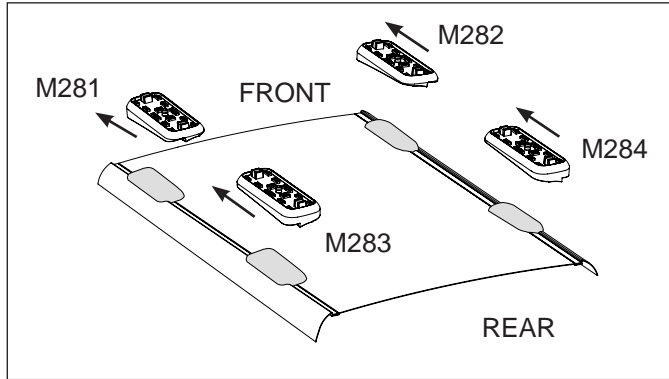

Rhino Rack 2500 Series - DK114

FRONT							
VEHICLE	Date	Crossbar	Pad / Clamp FRONT RIGHT	Pad / Clamp FRONT LEFT	Foot plate arrow direction	Bar measurement strip. Length per side.	HD Crossbar distance (x).
Toyota Camry 4dr sedan	06-11	1180mm	M282 / SUB0203	M281 / SUB0203	OUT	127mm	932mm / 36,11/16"
Toyota Aurion 4dr sedan	06-11	1180mm	M282 / SUB0203	M281 / SUB0203	OUT	127mm	932mm / 36,11/16"
Toyota Venza 5dr wagon	2009-	1260mm	M282 / SUB0203	M281 / SUB0203	OUT	65mm	1004mm / 39,17/32"

REAR							
VEHICLE	Date	Crossbar	Pad / Clamp REAR RIGHT	Pad / Clamp REAR LEFT	Foot plate arrow direction	Bar measurement strip. Length per side.	HD Crossbar distance (x).
Toyota Camry 4dr sedan	06-11	1180mm	M284 / SUB0202	M283 / SUB0202	OUT	100mm	878mm / 34,9/16"
Toyota Aurion 4dr sedan	06-11	1180mm	M284 / SUB0202	M283 / SUB0202	OUT	100mm	878mm / 34,9/16"
Toyota Venza 5dr wagon	2009-	1260mm	M284 / SUB0202	M283 / SUB0202	OUT	55mm	984mm / 38,47/64"

Rhino Rack 2500 Series - DK114

Measurement A: CENTRE of door jamb to CENTRE arrow of leg foot plate.

Measurement B: CENTRE of Front leg foot plate arrow to CENTRE of Rear leg foot plate arrow.

Carrying capacity: Roof rack is rated to 75kg. Please refer to manufacturers handbook for your vehicles maximum roof load capacity. Always use the lower of the two figures.