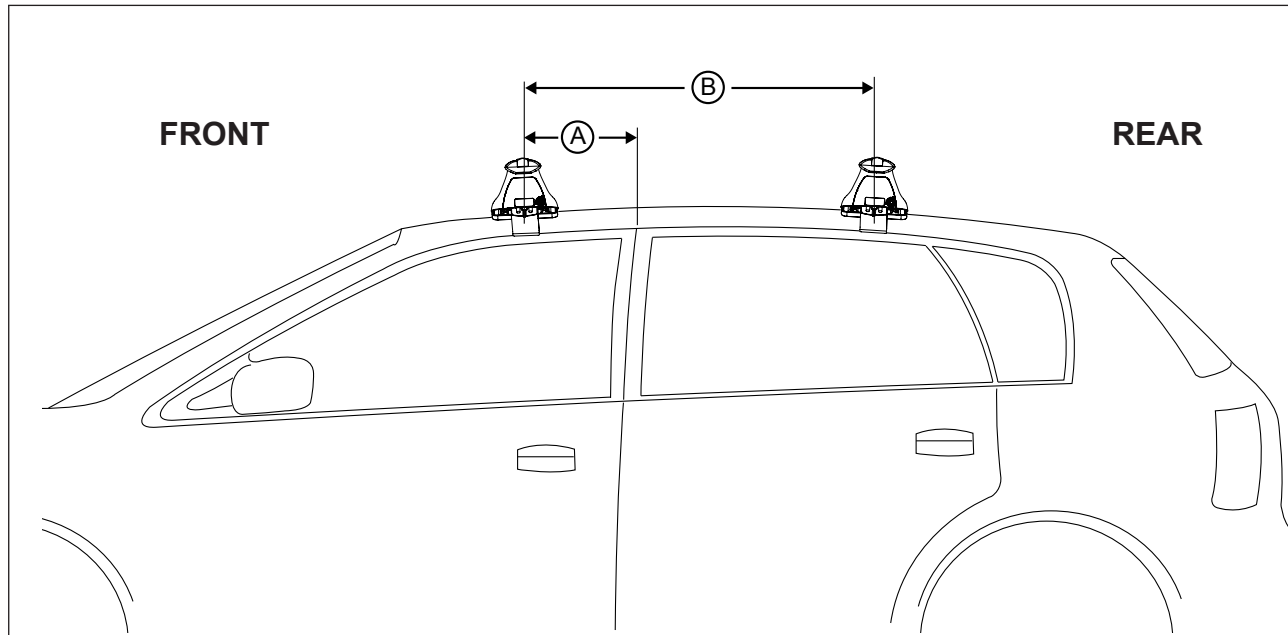

DK099 Rhino-Rack VA, Aero, Euro & HD [crossbar](#) instruction

Measurement A: CENTRE of door jamb to CENTRE arrow of leg foot plate.

Measurement B: CENTRE of Front leg foot plate arrow to CENTRE of Rear leg foot plate arrow.

Carrying capacity: Roof rack is rated to 75kg. Please refer to manufacturers handbook for your vehicles maximum roof load capacity. Always use the lower of the two figures.

VEHICLE	Date	Measurement A	Measurement B	Load Rating (includes racks 5kg/11lbs)
Mercedes C-Class W202 4dr sedan	94-01	320mm / 12,19/32"	620mm / 24,13/32"	75kg / 165lbs
Lexus ES 4dr sedan (USA)	02-06	280mm / 11,1/32"	660mm / 25,63/64"	75kg / 165lbs
Lexus ES 4dr sedan (Aust.)	01-08	280mm / 11,1/32"	660mm / 25,63/64"	75kg / 165lbs
Ford Escape 5dr SUV	01-12	300mm / 11,13/16"	700mm / 27,9/16"	75kg / 165lbs
Ford Maverick 5dr SUV	00-07	300mm / 11,13/16"	700mm / 27,9/16"	75kg / 165lbs
Hyundai Veracruz 5dr SUV	07-12	190mm / 7,31/64"	700mm / 27,9/16"	75kg / 165lbs