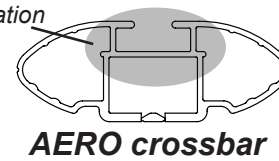

**IDENTIFICATION CHART**

Vehicle	Date	Crossbar	FRONT CROSSBAR					REAR CROSSBAR						
			Front Right Pad/ Clamp	Front Left Pad/ Clamp	Measurement strip length per side	Measurement strip length per side	Measurement Distance ( x )	Foot plate arrow direction	Rear Right Pad/ Clamp	Rear Left Pad/ Clamp	Measurement strip length per side	Measurement strip length per side	Measurement Distance ( x )	Foot plate arrow direction
Mercedes C-Class W202 4dr sedan	94-01	1180mm	M367 SUB0176		212mm	157mm	992mm / 39,1/16"	OUT	M367 SUB0176		192mm	137mm	952mm / 37,31/64"	OUT
			Arrow FORWARD						Arrow FORWARD					
Lexus ES 4dr sedan (USA)	02-06	1180mm	M367 SUB0176		196mm	141mm	960mm / 37,51/64"	OUT	M367 SUB0176		206mm	151mm	980mm / 38,37/64"	OUT
			Arrow FORWARD						Arrow FORWARD					
Lexus ES 4dr sedan (Aust.)	01-08	1180mm	M367 SUB0176		196mm	141mm	960mm / 37,51/64"	OUT	M367 SUB0176		206mm	151mm	980mm / 38,37/64"	OUT
			Arrow FORWARD						Arrow FORWARD					
Ford Escape 5dr SUV	01-12	1260mm	M367 SUB0176		176mm	63mm	1000mm / 39,3/8"	OUT	M367 SUB0176		178mm	65mm	1004mm / 39,17/32"	OUT
			Arrow FORWARD						Arrow FORWARD					
Ford Maverick 5dr SUV	00-07	1260mm	M367 SUB0176		176mm	63mm	1000mm / 39,3/8"	OUT	M367 SUB0176		178mm	65mm	1004mm / 39,17/32"	OUT
			Arrow FORWARD						Arrow FORWARD					

# DK099 Rhino-Rack VA, Aero, Euro & HD [crossbar](#) instruction

**Measurement A:** CENTRE of door jamb to CENTRE arrow of leg foot plate.

**Measurement B:** CENTRE of Front leg foot plate arrow to CENTRE of Rear leg foot plate arrow.