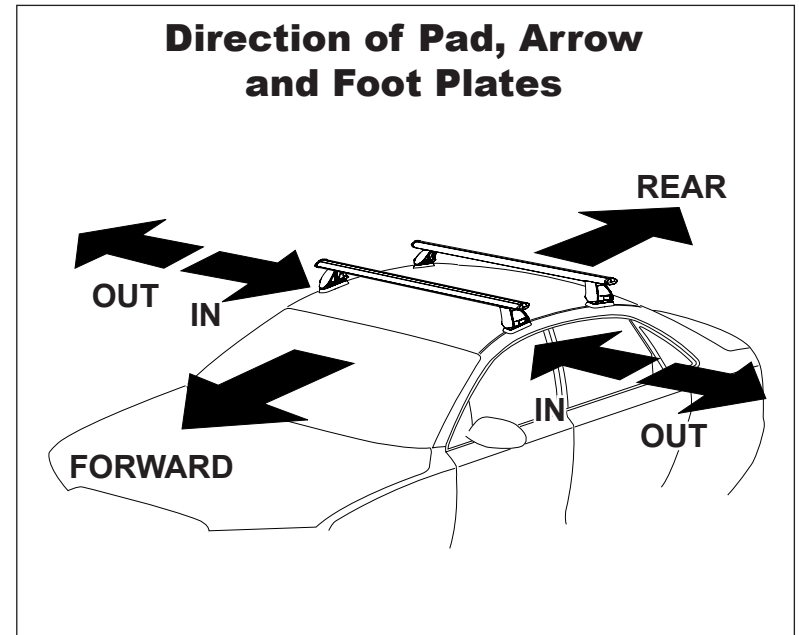

DK099 Rhino-Rack VA, Aero, Euro & HD [crossbar](#) instruction

Measurement A: CENTRE of door jamb to CENTRE arrow of leg foot plate.

Measurement B: CENTRE of Front leg foot plate arrow to CENTRE of Rear leg foot plate arrow.

Carrying capacity: Roof rack is rated to 75kg. Please refer to manufacturers handbook for your vehicles maximum roof load capacity. Always use the lower of the two figures.

VEHICLE	Date	Measurement A	Measurement B	Load Rating (includes racks 5kg/11lbs)
Mercedes C-Class W202 4dr sedan	94-01	320mm / 12,19/32"	620mm / 24,13/32"	75kg / 165lbs
Lexus ES 4dr sedan (USA)	02-06	280mm / 11,1/32"	660mm / 25,63/64"	75kg / 165lbs
Lexus ES 4dr sedan (Aust.)	01-08	280mm / 11,1/32"	660mm / 25,63/64"	75kg / 165lbs
Ford Escape 5dr SUV	01-12	300mm / 11,13/16"	700mm / 27,9/16"	75kg / 165lbs
Ford Maverick 5dr SUV	00-07	300mm / 11,13/16"	700mm / 27,9/16"	75kg / 165lbs
Hyundai Veracruz 5dr SUV	07-12	190mm / 7,31/64"	700mm / 27,9/16"	75kg / 165lbs