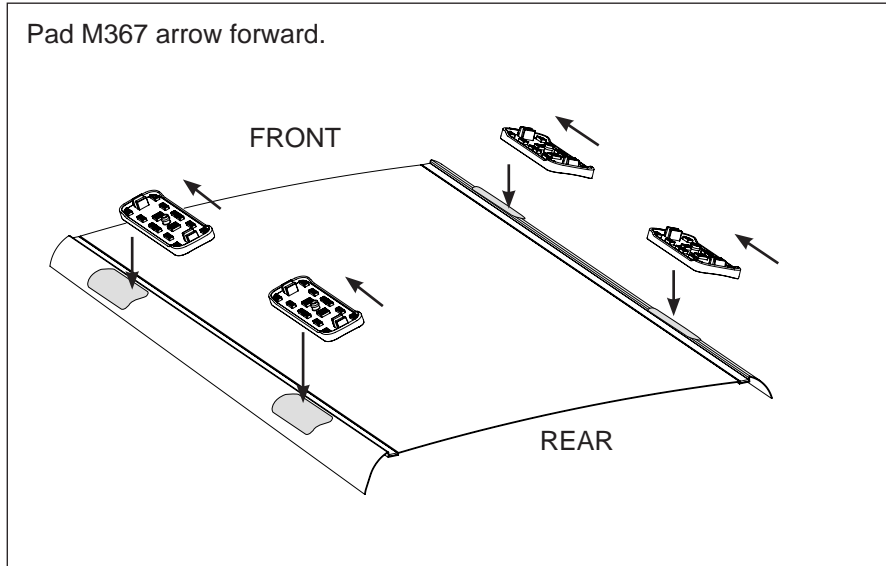

Rhino Rack 2500 Series - DK099

Measurement A: CENTRE of door jamb to CENTRE arrow of leg foot plate.

Measurement B: CENTRE of Front leg foot plate arrow to CENTRE of Rear leg foot plate arrow.

Carrying capacity: Roof rack is rated to 75kg. Please refer to manufacturers handbook for your vehicles maximum roof load capacity. Always use the lower of the two figures.

VEHICLE	Date	Measurement A	Measurement B	Load rating (includes racks 5kg / 11lbs)
Mercedes C-Class W202 4dr sedan	94-01	320mm / 12,19/32"	620mm / 24,13/32"	75kg / 165lbs
Lexus ES 4dr sedan (USA)	02-06	280mm / 11,1/32"	660mm / 25,63/64"	75kg / 165lbs
Lexus ES 4dr sedan (Aust.)	01-08	280mm / 11,1/32"	660mm / 25,63/64"	75kg / 165lbs
Ford Escape 5dr SUV	01-12	300mm / 11,13/16"	700mm / 27,9/16"	75kg / 165lbs
Ford Maverick 5dr SUV	00-07	300mm / 11,13/16"	700mm / 27,9/16"	75kg / 165lbs
Hyundai Veracruz 5dr SUV	07-12	190mm / 7,31/64"	700mm / 27,9/16"	75kg / 165lbs
Hyundai ix55 5dr SUV	07-12	190mm / 7,31/64"	700mm / 27,9/16"	75kg / 165lbs
Mazda Tribute 5dr SUV	08-11	300mm / 11,13/16"	700mm / 27,9/16"	75kg / 165lbs