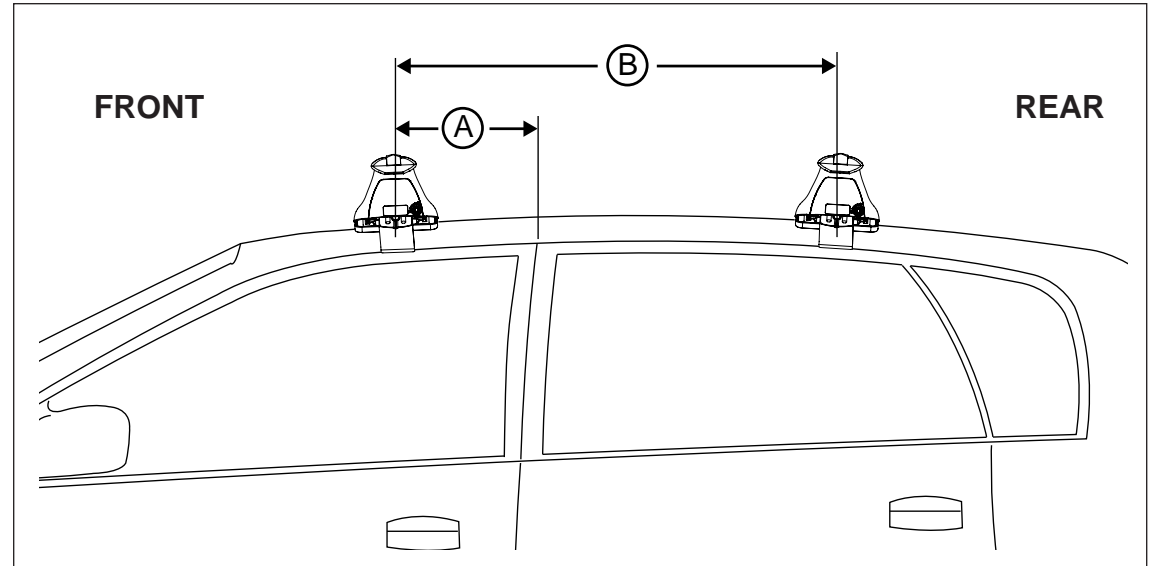

Rhino Rack 2500 Series - DK099

Measurement A: CENTRE of door jamb to CENTRE arrow of leg foot plate.

Measurement B: CENTRE of Front leg foot plate arrow to CENTRE of Rear leg foot plate arrow.

Carrying capacity: Roof rack is rated to 75kg. Please refer to manufacturers handbook for your vehicles maximum roof load capacity. Always use the lower of the two figures.

VEHICLE	Date	Measurement A	Measurement B	Load rating (includes racks 5kg / 11lbs)
Mercedes C-Class W202 4dr sedan	94-01	320mm / 12,19/32"	620mm / 24,13/32"	75kg / 165lbs
Lexus ES 4dr sedan (USA)	02-06	280mm / 11,1/32"	660mm / 25,63/64"	75kg / 165lbs
Lexus ES 4dr sedan (Aust.)	01-08	280mm / 11,1/32"	660mm / 25,63/64"	75kg / 165lbs
Ford Escape 5dr SUV	01-12	300mm / 11,13/16"	700mm / 27,9/16"	75kg / 165lbs
Ford Maverick 5dr SUV	00-07	300mm / 11,13/16"	700mm / 27,9/16"	75kg / 165lbs
Hyundai Veracruz 5dr SUV	07-12	190mm / 7,31/64"	700mm / 27,9/16"	75kg / 165lbs
Hyundai ix55 5dr SUV	07-12	190mm / 7,31/64"	700mm / 27,9/16"	75kg / 165lbs
Mazda Tribute 5dr SUV	08-11	300mm / 11,13/16"	700mm / 27,9/16"	75kg / 165lbs