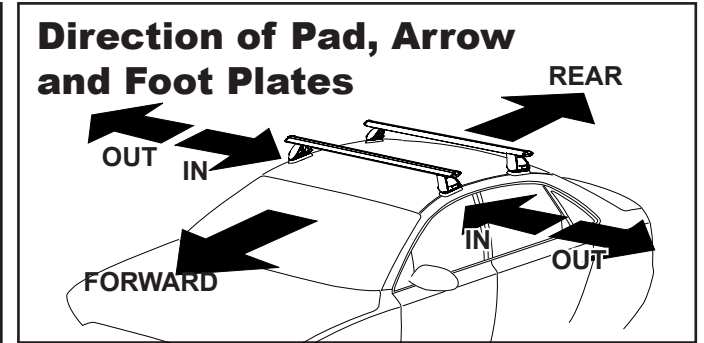

DK079/DK079H Rhino-Rack VA, Aero, Euro & HD crossbar instruction

Measurement A: CENTRE of door jamb to CENTRE arrow of leg foot plate.

Measurement B: CENTRE of Front leg foot plate arrow to CENTRE of Rear leg foot plate arrow.

Carrying capacity: Roof rack is rated to 75kg. Please refer to manufacturers handbook for your vehicles maximum roof load capacity. Always use the lower of the two figures.

VEHICLE	Date	Measurement A	Measurement B	Load Rating (includes racks 5kg/ 11lbs)
Toyota Prius (XW20) 5dr hatch	04-09	320mm / 12,19/32"	700mm / 27,9/16"	50kg / 110lbs
Honda Insight 4dr sedan	2009-	300mm / 11,13/16"	700mm / 27,9/16"	50kg / 110lbs
Toyota Tundra Crewmax pickup	2007-	280mm / 11,1/32"	800mm / 31,1/2"	75kg / 165lbs
Toyota Tundra Double Cab pickup	2007-	290mm / 11,27/64"	700mm / 27,9/16"	75kg / 165lbs
Nissan Stagea 4dr wagon	01-07	90mm / 3,35/64"	750mm / 29,17/32"	75kg / 165lbs