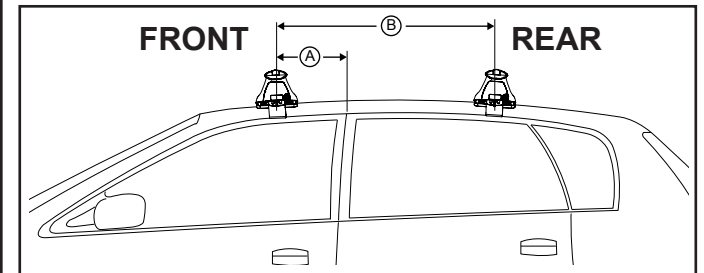

DK079/DK079H Rhino-Rack VA, Aero, Euro & HD crossbar instruction

Measurement A: CENTRE of door jamb to CENTRE arrow of leg foot plate.

Measurement B: CENTRE of Front leg foot plate arrow to CENTRE of Rear leg foot plate arrow.

Carrying capacity: Roof rack is rated to 75kg. Please refer to manufacturers handbook for your vehicles maximum roof load capacity. Always use the lower of the two figures.

VEHICLE	Date	Measurement A	Measurement B	Load Rating (includes racks 5kg/ 11lbs)
Toyota Prius (XW20) 5dr hatch	04-09	320mm / 12,19/32"	700mm / 27,9/16"	50kg / 110lbs
Honda Insight 4dr sedan	2009-	300mm / 11,13/16"	700mm / 27,9/16"	50kg / 110lbs
Toyota Tundra Crewmax pickup	2007-	280mm / 11,1/32"	800mm / 31,1/2"	75kg / 165lbs
Toyota Tundra Double Cab pickup	2007-	290mm / 11,27/64"	700mm / 27,9/16"	75kg / 165lbs
Nissan Stagea 4dr wagon	01-07	90mm / 3,35/64"	750mm / 29,17/32"	75kg / 165lbs