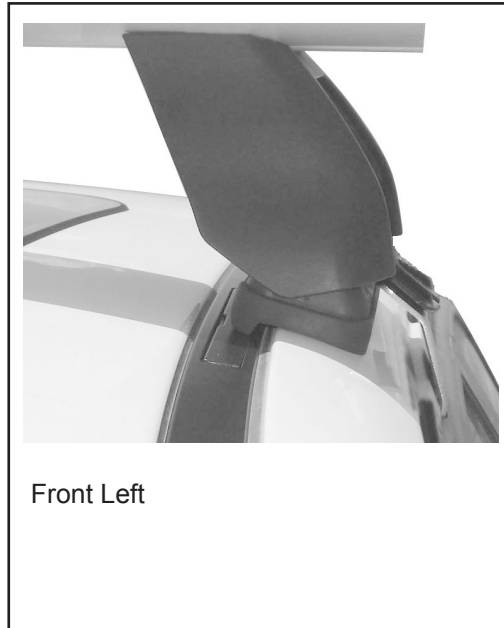

DK079/DK079H Rhino-Rack VA, Aero, Euro & HD crossbar instruction

Measurement A: CENTRE of door jamb to CENTRE arrow of leg foot plate.

Measurement B: CENTRE of Front leg foot plate arrow to CENTRE of Rear leg foot plate arrow.

Carrying capacity: Roof rack is rated to 75kg. Please refer to manufacturers handbook for your vehicles maximum roof load capacity. Always use the lower of the two figures.

VEHICLE	Date	Measurement A	Measurement B	Load Rating (includes racks 5kg/ 11lbs)
Toyota Prius (XW20) 5dr hatch	04-09	320mm / 12,19/32"	700mm / 27,9/16"	50kg / 110lbs
Honda Insight 4dr sedan	2009-	300mm / 11,13/16"	700mm / 27,9/16"	50kg / 110lbs
Toyota Tundra Crewmax pickup	2007-	280mm / 11,1/32"	800mm / 31,1/2"	75kg / 165lbs
Toyota Tundra Double Cab pickup	2007-	290mm / 11,27/64"	700mm / 27,9/16"	75kg / 165lbs
Nissan Stagea 4dr wagon	01-07	90mm / 3,35/64"	750mm / 29,17/32"	75kg / 165lbs