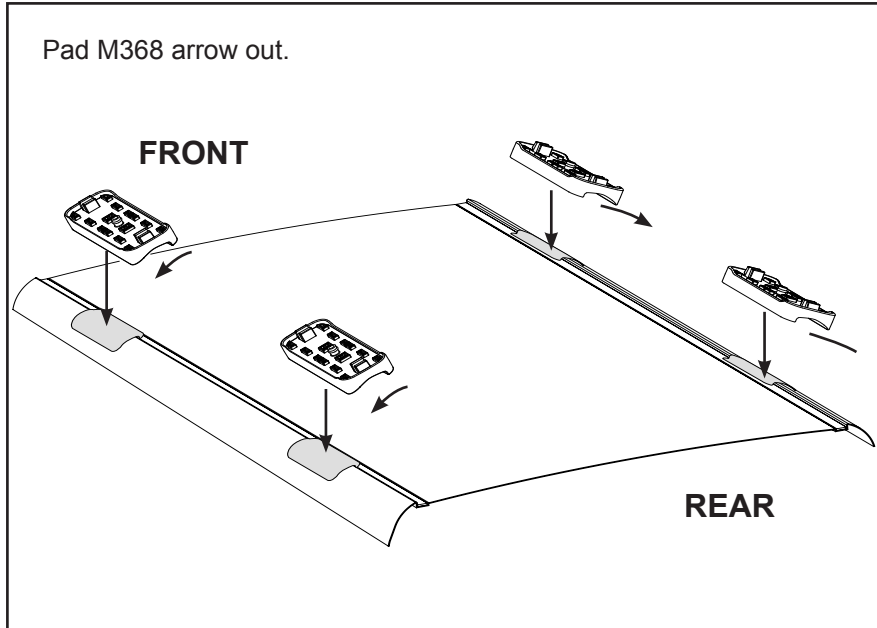

DK079/DK079H Rhino-Rack VA, Aero, Euro & HD crossbar instruction

Measurement A: CENTRE of door jamb to CENTRE arrow of leg foot plate.

Measurement B: CENTRE of Front leg foot plate arrow to CENTRE of Rear leg foot plate arrow.

Carrying capacity: Roof rack is rated to 75kg. Please refer to manufacturers handbook for your vehicles maximum roof load capacity. Always use the lower of the two figures.

VEHICLE	Date	Measurement A	Measurement B	Load Rating (includes racks 5kg/ 11lbs)
Toyota Prius (XW20) 5dr hatch	04-09	320mm / 12,19/32"	700mm / 27,9/16"	50kg / 110lbs
Honda Insight 4dr sedan	2009-	300mm / 11,13/16"	700mm / 27,9/16"	50kg / 110lbs
Toyota Tundra Crewmax pickup	2007-	280mm / 11,1/32"	800mm / 31,1/2"	75kg / 165lbs
Toyota Tundra Double Cab pickup	2007-	290mm / 11,27/64"	700mm / 27,9/16"	75kg / 165lbs
Nissan Stagea 4dr wagon	01-07	90mm / 3,35/64"	750mm / 29,17/32"	75kg / 165lbs