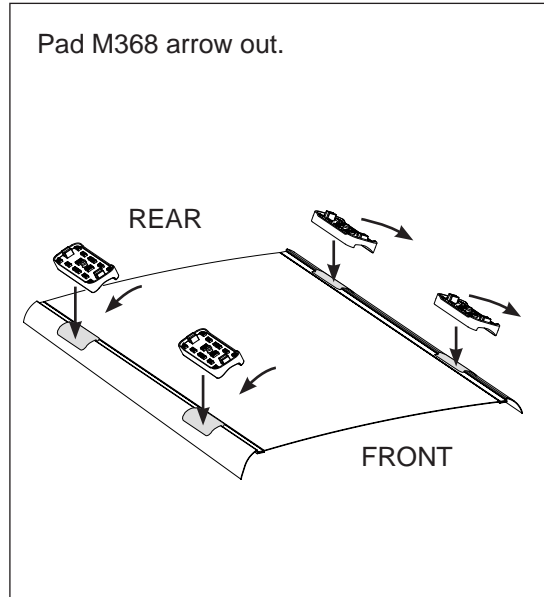

Rhino Rack 2500 Series - DK079

Measurement A: CENTRE of door jamb to CENTRE arrow of leg foot plate.

Measurement B: CENTRE of Front leg foot plate arrow to CENTRE of Rear leg foot plate arrow.

Carrying capacity: Roof rack is rated to 75kg. Please refer to manufacturers handbook for your vehicles maximum roof load capacity. Always use the lower of the two figures.

Front Left

VEHICLE	Date	Measurement A	Measurement B	Load rating (includes racks 5kg / 11lbs)
Toyota Prius (XW20) 5dr hatch	04-09	320mm / 12,19/32"	700mm / 27,9/16"	50kg / 110lbs
Honda Insight 4dr sedan	2009-	300mm / 11,13/16"	700mm / 27,9/16"	50kg / 110lbs
Toyota Tundra Crewmax pickup	2007-	280mm / 11,1/32"	800mm / 31,1/2"	75kg / 165lbs
Toyota Tundra Double Cab pickup	2007-	290mm / 11,27/64"	700mm / 27,9/16"	75kg / 165lbs
Nissan Stagea 4dr wagon	01-07	90mm / 3,35/64"	750mm / 29,17/32"	75kg / 165lbs