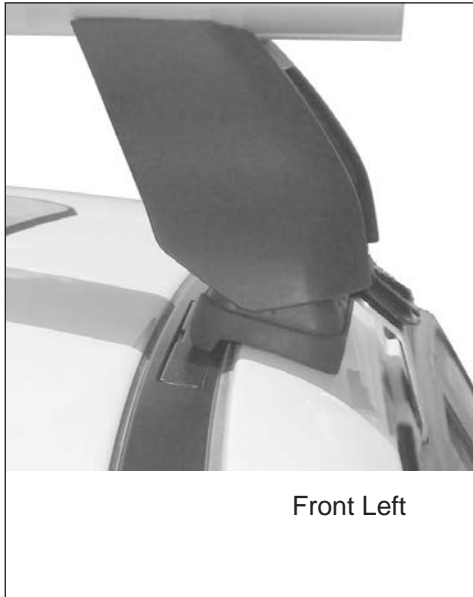

Rhino Rack 2500 Series - DK079

FRONT							
VEHICLE	Date	Crossbar	Pad / Clamp FRONT RIGHT	Pad / Clamp FRONT LEFT	Foot plate arrow direction	Bar measurement strip. Length per side.	HD Crossbar distance (x).
Toyota Prius (XW20) 5dr hatch	04-09	1260mm	M368 / SUB0150	M368 / SUB0150	OUT	70mm	1014mm / 39,59/64"
Honda Insight 4dr sedan	2009-	1260mm	M368 / SUB0150	M368 / SUB0150	OUT	60mm	994mm / 39,9/64"
Toyota Tundra Crewmax pickup	2007-	1500mm	M368 / SUB0150	M368 / SUB0150	OUT	103mm	1204mm / 47,13/32"
Toyota Tundra Double Cab pickup	2007-	1500mm	M368 / SUB0150	M368 / SUB0150	OUT	103mm	1204mm / 47,13/32"
Nissan Stagea 4dr wagon	01-07	1260mm	M368 / SUB0150	M368 / SUB0150	OUT	60mm	994mm / 39,9/64"
REAR							
VEHICLE	Date	Crossbar	Pad / Clamp REAR RIGHT	Pad / Clamp REAR LEFT	Foot plate arrow direction	Bar measurement strip. Length per side.	HD Crossbar distance (x).
Toyota Prius (XW20) 5dr hatch	04-09	1260mm	M368 / SUB0150	M368 / SUB0150	OUT	64mm	1002mm / 39,29/64"
Honda Insight 4dr sedan	2009-	1260mm	M368 / SUB0150	M368 / SUB0150	OUT	52mm	978mm / 38,1/2"
Toyota Tundra Crewmax pickup	2007-	1500mm	M368 / SUB0150	M368 / SUB0150	OUT	91mm	1180mm / 46,29/64"
Toyota Tundra Double Cab pickup	2007-	1500mm	M368 / SUB0150	M368 / SUB0150	OUT	86mm	1170mm / 46,1/16"
Nissan Stagea 4dr wagon	01-07	1260mm	M368 / SUB0150	M368 / SUB0150	OUT	53mm	980mm / 38,37/64"

Rhino Rack 2500 Series - DK079

Measurement A: CENTRE of door jamb to CENTRE arrow of leg foot plate.

Measurement B: CENTRE of Front leg foot plate arrow to CENTRE of Rear leg foot plate arrow.

Carrying capacity: Roof rack is rated to 75kg. Please refer to manufacturers handbook for your vehicles maximum roof load capacity. Always use the lower of the two figures.