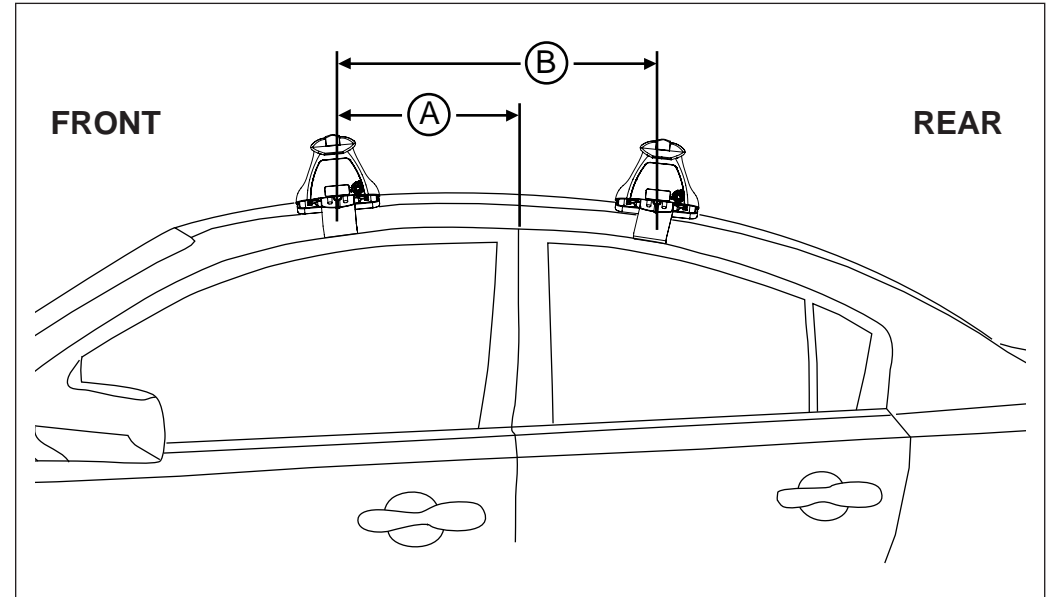

Rhino Rack 2500 Series - DK079

Measurement A: CENTRE of door jamb to CENTRE arrow of leg foot plate.

Measurement B: CENTRE of Front leg foot plate arrow to CENTRE of Rear leg foot plate arrow.

Carrying capacity: Roof rack is rated to 75kg. Please refer to manufacturers handbook for your vehicles maximum roof load capacity. Always use the lower of the two figures.

Front Left

VEHICLE	Date	Measurement A	Measurement B	Load rating (includes racks 5kg / 11lbs)
Toyota Prius (XW20) 5dr hatch	04-09	320mm / 12,19/32"	700mm / 27,9/16"	50kg / 110lbs
Honda Insight 4dr sedan	2009-	300mm / 11,13/16"	700mm / 27,9/16"	50kg / 110lbs
Toyota Tundra Crewmax pickup	2007-	280mm / 11,1/32"	800mm / 31,1/2"	75kg / 165lbs
Toyota Tundra Double Cab pickup	2007-	290mm / 11,27/64"	700mm / 27,9/16"	75kg / 165lbs
Nissan Stagea 4dr wagon	01-07	90mm / 3,35/64"	750mm / 29,17/32"	75kg / 165lbs