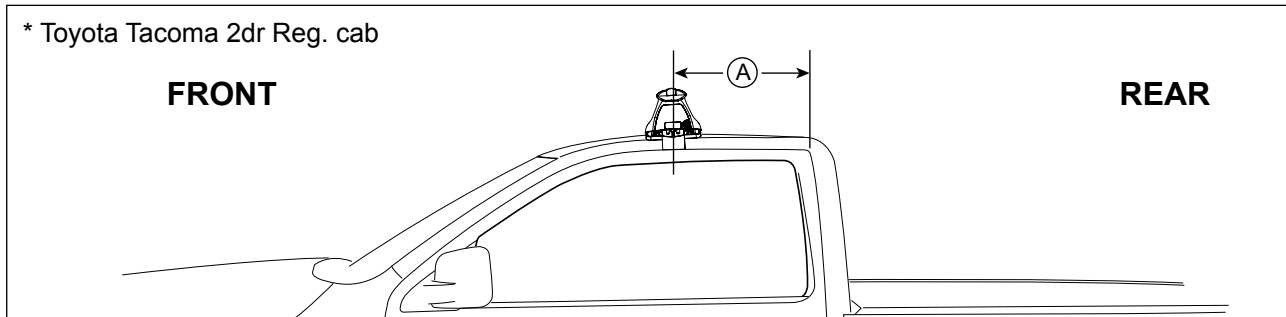

* Toyota Tacoma 2dr Reg. cab