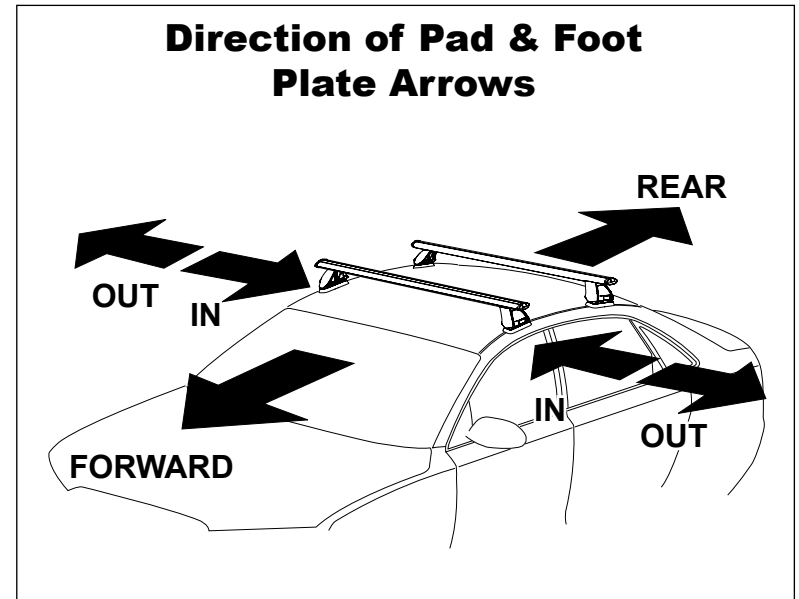

DK046/DK046H Rhino-Rack VA, DA, Euro & HD [Crossbar](#) instruction

Measurement A: CENTRE of door jamb to CENTRE arrow of leg foot plate.

Measurement B: CENTRE of Front leg foot plate arrow to CENTRE of Rear leg foot plate arrow.

Carrying capacity: Roof rack is rated to 75kg. Please refer to manufacturers handbook for your vehicles maximum roof load capacity. Always use the lower of the two figures.

VEHICLE	Date		Measurement A	Measurement B	Load Rating (includes racks 5kg/ 11lbs)
Audi A3 5dr Hatch	04-12		300mm / 11,13/16"	750mm / 29,17/32"	75kg / 165lbs
Holden Jackaroo 4dr Wagon	03/98-02/01		250mm / 9,27/32"	850mm / 33,15/32"	75kg / 165lbs
Suzuki APV Van	06/05-		200mm / 7,7/8"	900mm / 35,7/16"	75kg / 165lbs
Mitsubishi Grandis 4dr Wagon	07/06-11		50mm / 1,31/32"	750mm / 29,17/32"	60kg / 132lbs
Kia Rondo/Carens 4dr Wagon	USA 07-12	AU/NZ 04/08-04/13	200mm / 7,7/8"	750mm / 29,17/32"	75kg / 165lbs
Ford Fiesta 5dr Hatch	09-		250mm / 9,27/32"	750mm / 29,17/32"	50kg / 110lbs