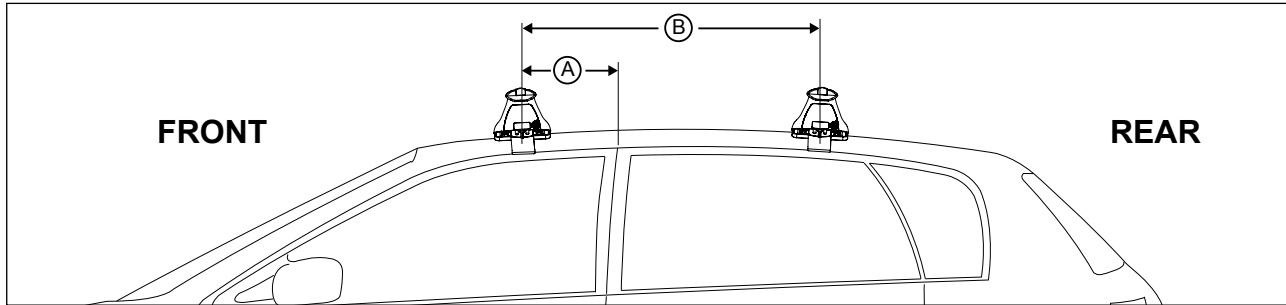

DK046/DK046H Rhino-Rack VA, DA, Euro & HD Crossbar instruction

Measurement A: CENTRE of door jamb to CENTRE arrow of leg foot plate.

Measurement B: CENTRE of Front leg foot plate arrow to CENTRE of Rear leg foot plate arrow.

Carrying capacity: Roof rack is rated to 75kg. Please refer to manufacturers handbook for your vehicles maximum roof load capacity. Always use the lower of the two figures.