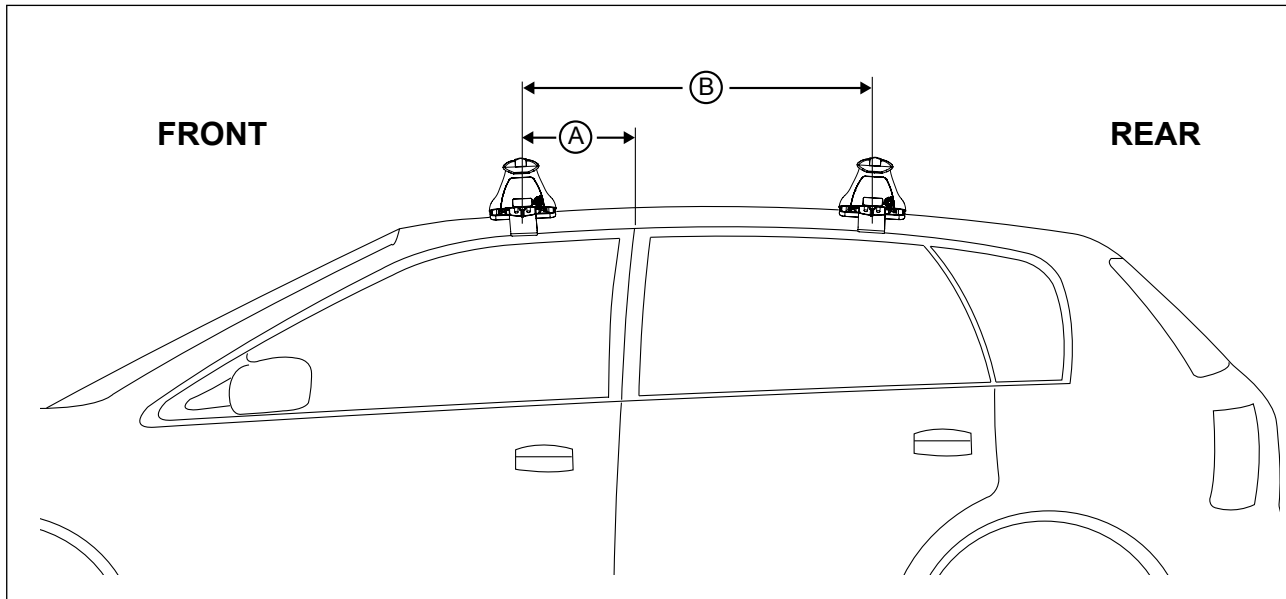

DK046/DK046H Rhino-Rack VA, DA, Euro & HD [Crossbar](#) instruction

Measurement A: CENTRE of door jamb to CENTRE arrow of leg foot plate.

Measurement B: CENTRE of Front leg foot plate arrow to CENTRE of Rear leg foot plate arrow.

Carrying capacity: Roof rack is rated to 75kg. Please refer to manufacturers handbook for your vehicles maximum roof load capacity. Always use the lower of the two figures.

VEHICLE	Date		Measurement A	Measurement B	Load Rating (includes racks 5kg/ 11lbs)
Audi A3 5dr Hatch	04-12		300mm / 11,13/16"	750mm / 29,17/32"	75kg / 165lbs
Holden Jackaroo 4dr Wagon	03/98-02/01		250mm / 9,27/32"	850mm / 33,15/32"	75kg / 165lbs
Suzuki APV Van	06/05-		200mm / 7,7/8"	900mm / 35,7/16"	75kg / 165lbs
Mitsubishi Grandis 4dr Wagon	07/06-11		50mm / 1,31/32"	750mm / 29,17/32"	60kg / 132lbs
Kia Rondo/Carens 4dr Wagon	USA 07-12	AU/NZ 04/08-04/13	200mm / 7,7/8"	750mm / 29,17/32"	75kg / 165lbs
Ford Fiesta 5dr Hatch	09-		250mm / 9,27/32"	750mm / 29,17/32"	50kg / 110lbs