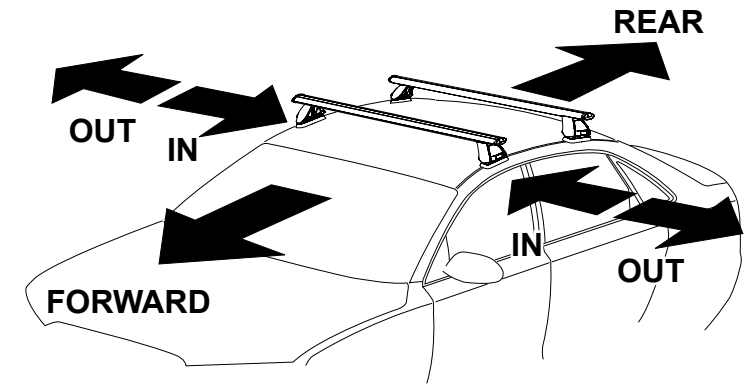

Direction of Pad & Foot Plate Arrows

VEHICLE	Date	Measurement A	Measurement B	Load Rating (includes racks 5kg/ 11lbs)
BMW 5 Series 4dr Sedan E60	03-10	250mm / 9,27/32"	710mm / 27,61/64"	75kg / 165lbs
Dodge Avenger 4dr Sedan	08-	300mm / 11,13/16"	700mm / 27,9/16"	75kg / 165lbs
Toyota Tacoma 4dr Access Cab	05-	280mm / 11,1/32"	650mm / 25,19/32"	75kg / 165lbs
Toyota Tacoma 2dr Reg. Cab	05-	280mm / 11,1/32"	N/A	30kg / 66lbs