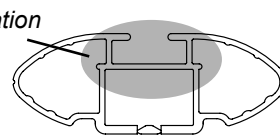

DA crossbar

FRONT CROSSBAR

REAR CROSSBAR

Vehicle	Date	Crossbar	FRONT CROSSBAR					REAR CROSSBAR						
			Front Right Pad/Clamp	Front Left Pad/Clamp	Measurement strip length per side	Measurement strip length per side	Measurement Distance (x)	Foot plate arrow direction	Rear Right Pad/Clamp	Rear Left Pad/Clamp	Measurement strip length per side	Measurement strip length per side	Measurement Distance (x)	Foot plate arrow direction
Ford Fiesta 5dr Hatch	09-	1180mm	M366 SUB0144	199mm	144mm	966mm / 38,1/32"	OUT	M366 SUB0144	175mm	120mm	918mm / 36,9/64"	OUT		
			Pad Arrow FORWARD					Pad Arrow FORWARD						
BMW 5 Series 4dr Sedan E60	03-10	1260mm	M366 SUB0144	184mm	71mm	1016mm / 40"	OUT	M366 SUB0144	185mm	72mm	1018mm / 40,5/64"	OUT		
			Pad Arrow FORWARD					Pad Arrow FORWARD						
Dodge Avenger 4dr Sedan	08-	1260mm	M366 SUB0144	194mm	81mm	1036mm / 40,25/32"	OUT	M366 SUB0144	189mm	76mm	1026mm / 40,25/64"	OUT		
			Pad Arrow FORWARD					Pad Arrow FORWARD						
Toyota Tacoma 4dr Access Cab	05-	1375mm	M366 SUB0144	163mm	108mm	1089mm / 42,7/8"	OUT	M366 SUB0144	153mm	98mm	1069mm / 42,3/32"	OUT		
			Pad Arrow FORWARD					Pad Arrow FORWARD						
Toyota Tacoma 2dr Reg. Cab	05-	1375mm	M366 SUB0144	164mm	109mm	1091mm / 42,61/64"	OUT	M366 SUB0144	N/A	N/A	N/A	N/A		
			Pad Arrow FORWARD					Pad Arrow FORWARD