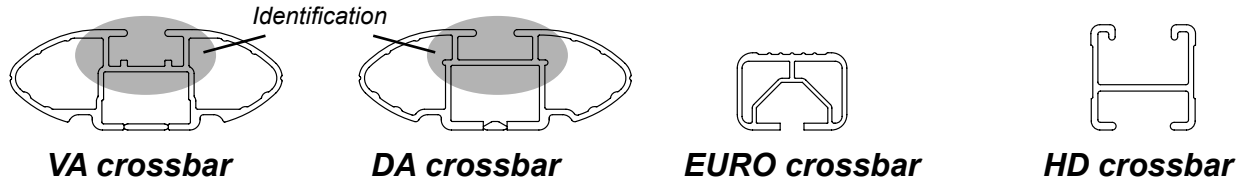

IDENTIFICATION CHART

Vehicle	Date	Crossbar	FRONT CROSSBAR					REAR CROSSBAR				
			Front Right Pad/Clamp	Front Left Pad/Clamp	Measurement strip length per side	Measurement strip length per side	Measurement Distance (x)	Foot plate arrow direction	Rear Right Pad/Clamp	Rear Left Pad/Clamp	Measurement strip length per side	Measurement strip length per side
Audi A3 5dr Hatch	04-12	1180mm	M366 SUB0144	202mm	147mm	972mm / 38,17/64"	OUT	M366 SUB0144	176mm	121mm	920mm / 36,7/32"	OUT
			Pad Arrow FORWARD					Pad Arrow FORWARD				
Holden Jackaroo 4dr Wagon	03/98-02/01	1375mm	M366 SUB0144	165mm	110mm	1093mm / 43,1/32"	OUT	M366 SUB0144	161mm	106mm	1085mm / 42,23/32"	OUT
			Pad Arrow FORWARD					Pad Arrow FORWARD				
Suzuki APV Van	06/05-	1260mm	M366 SUB0144	193mm	80mm	1034mm / 40,45/64"	OUT	M366 SUB0144	189mm	76mm	1026mm / 40,25/64"	OUT
			Pad Arrow FORWARD					Pad Arrow FORWARD				
Mitsubishi Grandis 4dr Wagon	07/06-11	1260mm	M366 SUB0144	201mm	88mm	105mm / 41,11/32"	OUT	M366 SUB0144	202mm	89mm	1052mm / 41,27/64"	OUT
			Pad Arrow FORWARD					Pad Arrow FORWARD				
Kia Rondo/ Carens 4dr Wagon	USA 07-12	1260mm	M366 SUB0144	185mm	72mm	1018mm / 40,5/64"	OUT	M366 SUB0144	177mm	64mm	1002mm / 39,29/64"	OUT
	AU/NZ 04/08-04/13		Pad Arrow FORWARD					Pad Arrow FORWARD				