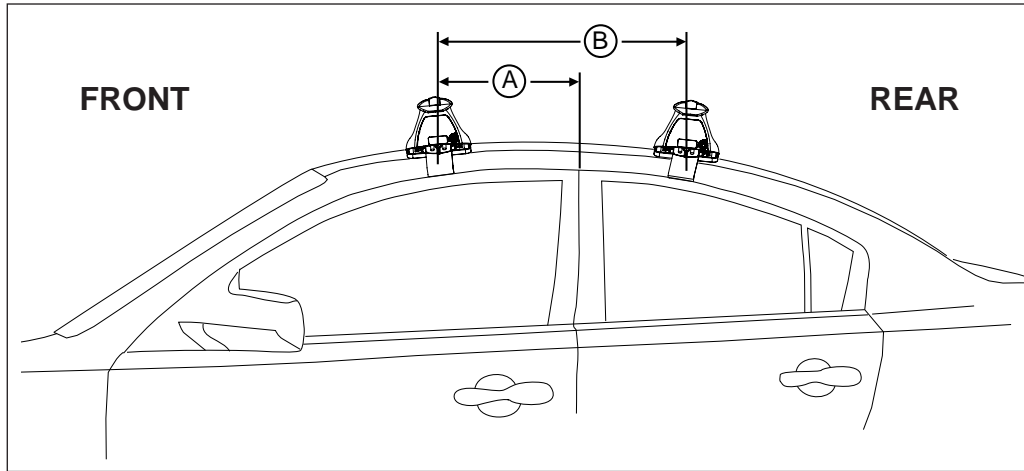

Rhino Rack 2500 Series - DK046

Measurement A: CENTRE of door jamb to CENTRE arrow of leg foot plate.

Measurement B: CENTRE of Front leg foot plate arrow to CENTRE of Rear leg foot plate arrow.

Carrying capacity: Roof rack is rated to 75kg. Please refer to manufacturers handbook for your vehicles maximum roof load capacity. Always use the lower of the two figures.

VEHICLE	Date	Measurement A	Measurement B	Load rating (includes racks 5kg / 11lbs)
Audi A3 8P 5dr hatch	2004-	300mm / 11,13/16"	750mm / 29,17/32"	75kg / 165lbs
Holden Jackaroo wagon	03/98-02/01	250mm / 9,27/32"	850mm / 33,15/32"	75kg / 165lbs
Suzuki APV van	06/05-	200mm / 7,7/8"	900mm / 35,7/16"	75kg / 165lbs
Mitsubishi Grandis wagon	07/06-11	50mm / 1,31/32"	750mm / 29,17/32"	60kg / 132lbs
Kia Rondo/Carens wagon	2007-	200mm / 7,7/8"	750mm / 29,17/32"	75kg / 165lbs
Ford Fiesta 5dr hatch	2009-	250mm / 9,27/32"	750mm / 29,17/32"	50kg / 110lbs
BMW 5 Series E60 sedan	2003-2010	250mm / 9,27/32"	710mm / 27,61/64"	75kg / 165lbs
Dodge Avenger 4dr sedan	2008-	300mm / 11,13/16"	700mm / 27,9/16"	75kg / 165lbs
Toyota Tacoma access cab	2005-	280mm / 11,1/32"	650mm / 25,19/32"	75kg / 165lbs
Toyota Tacoma regular cab*	2005-	280mm / 11,1/32"	N/A	30kg / 66lbs