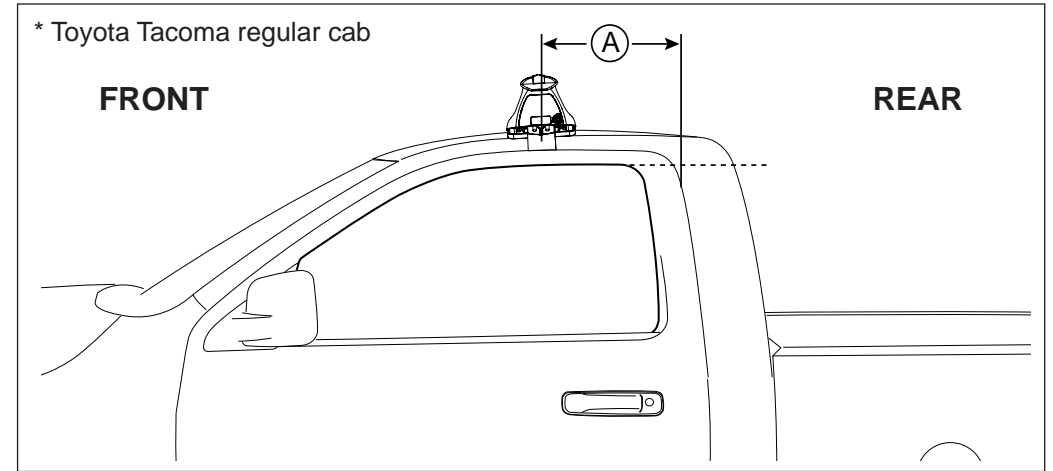

Rhino Rack 2500 Series - DK046

Measurement A: CENTRE of door jamb to CENTRE arrow of leg foot plate.

Measurement B: CENTRE of Front leg foot plate arrow to CENTRE of Rear leg foot plate arrow.

Carrying capacity: Roof rack is rated to 75kg. Please refer to manufacturers handbook for your vehicles maximum roof load capacity. Always use the lower of the two figures.

VEHICLE	Date	Measurement A	Measurement B	Load rating (includes racks 5kg / 11lbs)
Audi A3 8P 5dr hatch	2004-	300mm / 11,13/16"	750mm / 29,17/32"	75kg / 165lbs
Holden Jackaroo wagon	03/98-02/01	250mm / 9,27/32"	850mm / 33,15/32"	75kg / 165lbs
Suzuki APV van	06/05-	200mm / 7,7/8"	900mm / 35,7/16"	75kg / 165lbs
Mitsubishi Grandis wagon	07/06-11	50mm / 1,31/32"	750mm / 29,17/32"	60kg / 132lbs
Kia Rondo/Carens wagon	2007-	200mm / 7,7/8"	750mm / 29,17/32"	75kg / 165lbs
Ford Fiesta 5dr hatch	2009-	250mm / 9,27/32"	750mm / 29,17/32"	50kg / 110lbs
BMW 5 Series E60 sedan	2003-2010	250mm / 9,27/32"	710mm / 27,61/64"	75kg / 165lbs
Dodge Avenger 4dr sedan	2008-	300mm / 11,13/16"	700mm / 27,9/16"	75kg / 165lbs
Toyota Tacoma access cab	2005-	280mm / 11,1/32"	650mm / 25,19/32"	75kg / 165lbs
Toyota Tacoma regular cab*	2005-	280mm / 11,1/32"	N/A	30kg / 66lbs