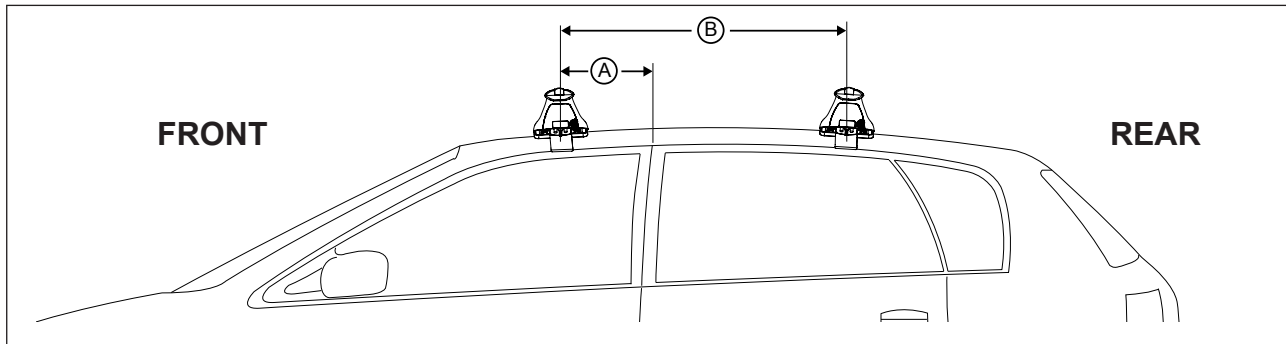

DK043/DK043H Rhino-Rack VA, Aero, Euro & HD [crossbar](#) instruction

Measurement A: CENTRE of door jamb to CENTRE arrow of leg foot plate.

Measurement B: CENTRE of Front leg foot plate arrow to CENTRE of Rear leg foot plate arrow.

Carrying capacity: Roof rack is rated to 75kg. Please refer to manufacturers handbook for your vehicles maximum roof load capacity. Always use the lower of the two figures.

VEHICLE	Date	Measurement A	Measurement B	Load Rating (includes racks 5kg/11lbs)
Ford Laser 5dr Hatch	03/99-08/02	300mm / 11,13/16"	750mm / 29,17/32"	75kg / 165lbs
Mazda 6 5dr Hatch	2002-2008	300mm / 11,13/16"	660mm / 25,63/64"	75kg / 165lbs
Nissan Micra 5dr Hatch	10/10-	230mm / 9,1/16"	600mm / 23,5/8"	50kg / 110lbs
Mazda 6 4dr Sedan	08/02-01/08	300mm / 11,13/16"	660mm / 25,63/64"	75kg / 165lbs
Mitsubishi Outlander 5dr Wagon	2003-2005	300mm / 11,13/16"	800mm / 31,1/2"	75kg / 165lbs
Daihatsu Charade 5dr Hatch	05/93-06/03	250mm / 9,27/32"	650mm / 25,19/32"	60kg / 132lbs