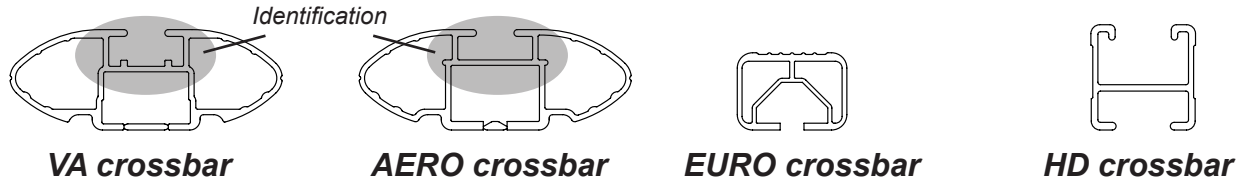

**IDENTIFICATION CHART**

Vehicle	Date	Crossbar	FRONT CROSSBAR					REAR CROSSBAR				
			Front Right Pad/Clamp	Front Left Pad/Clamp	Measurement strip length per side	Measurement strip length per side	Measurement Distance ( x )	Foot plate arrow direction	Rear Right Pad/Clamp	Rear Left Pad/Clamp	Measurement strip length per side	Measurement strip length per side
Ford Laser 5dr Hatch	03/99-08/02	1180mm	M367 SUB0145	187mm	132mm	942mm / 37,2/32"	OUT	M367 SUB0145	173mm	118mm	914mm / 37,3/32"	OUT
			Arrow FORWARD					Arrow FORWARD				
Mazda 6 5dr Hatch	2002-2008	1180mm	M367 SUB0145	194mm	139mm	956mm / 37,41/64"	OUT	M367 SUB0145	192mm	137mm	952mm / 37,41/64"	OUT
			Arrow FORWARD					Arrow FORWARD				
Nissan Micra 5dr Hatch	10/10-	1060mm	M367 SUB0145	205.5mm	95mm	864mm / 34,1/64"	OUT	M367 SUB0145	195.5mm	85mm	844mm / 33,7/32"	OUT
			Arrow FORWARD					Arrow FORWARD				
Mazda 6 4dr Sedan	08/02-01/08	1180mm	M367 SUB0145	194mm	139mm	956mm / 37,41/64"	OUT	M367 SUB0145	192mm	137mm	952mm / 37,41/64"	OUT
			Arrow FORWARD					Arrow FORWARD				
Mitsubishi Outlander 5dr Wagon	2003-2005	1180mm	M367 SUB0145	210mm	155mm	988mm / 37,7/8"	OUT	M367 SUB0145	196mm	141mm	960mm / 37,7/8"	OUT
			Arrow FORWARD					Arrow FORWARD				