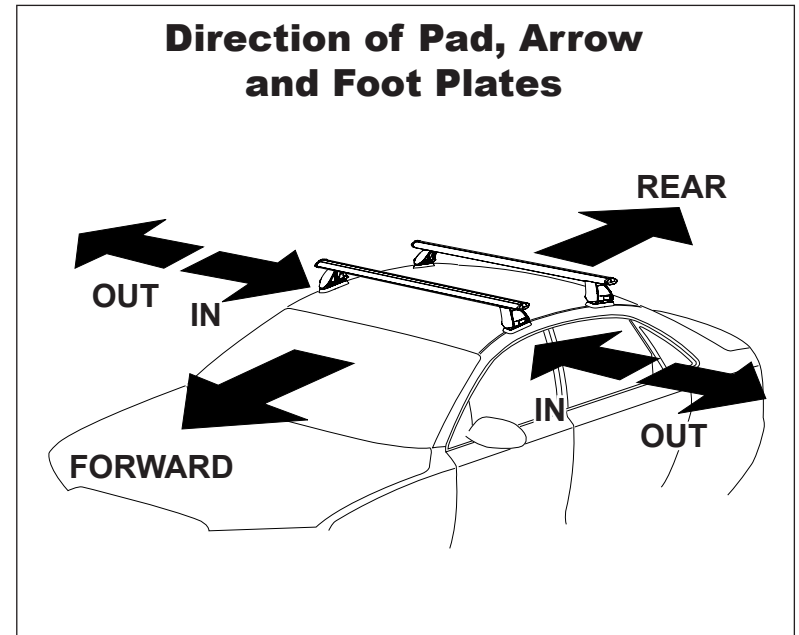

DK043/DK043H Rhino-Rack VA, Aero, Euro & HD [crossbar](#) instruction

Measurement A: CENTRE of door jamb to CENTRE arrow of leg foot plate.

Measurement B: CENTRE of Front leg foot plate arrow to CENTRE of Rear leg foot plate arrow.

Carrying capacity: Roof rack is rated to 75kg. Please refer to manufacturers handbook for your vehicles maximum roof load capacity. Always use the lower of the two figures.

VEHICLE	Date	Measurement A	Measurement B	Load Rating (includes racks 5kg/11lbs)
Dodge Ram 3500 Crew Cab	2010-	310mm / 12,13/64"	750mm / 29,17/32"	75kg / 165lbs
Dodge Ram 3500 Mega Cab	2010-	310mm / 12,13/64"	800mm / 31,1/2"	75kg / 165lbs
Dodge Ram 1500 Regular Cab	2009-	380mm / 14,31/32"	N/A	35kg / 77lbs
Dodge Ram 2500 Regular Cab	2010-	380mm / 14,31/32"	N/A	35kg / 77lbs
Dodge Ram 3500 Regular Cab	2010-	380mm / 14,31/32"	N/A	35kg / 77lbs