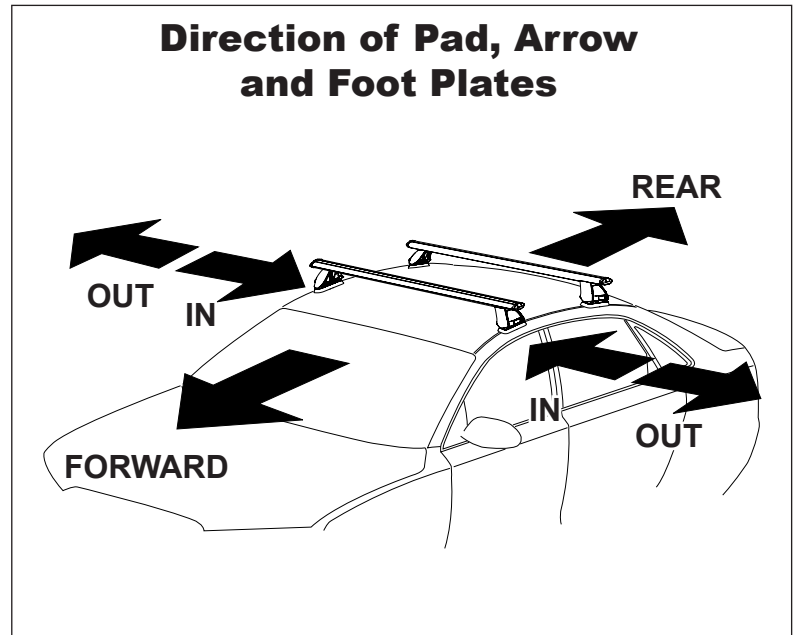

DK043/DK043H Rhino-Rack VA, Aero, Euro & HD [crossbar](#) instruction

Measurement A: CENTRE of door jamb to CENTRE arrow of leg foot plate.

Measurement B: CENTRE of Front leg foot plate arrow to CENTRE of Rear leg foot plate arrow.

Carrying capacity: Roof rack is rated to 75kg. Please refer to manufacturers handbook for your vehicles maximum roof load capacity. Always use the lower of the two figures.

VEHICLE	Date	Measurement A	Measurement B	Load Rating (includes racks 5kg/11lbs)
Ford Laser 5dr Hatch	03/99-08/02	300mm / 11,13/16"	750mm / 29,17/32"	75kg / 165lbs
Mazda 6 5dr Hatch	2002-2008	300mm / 11,13/16"	660mm / 25,63/64"	75kg / 165lbs
Nissan Micra 5dr Hatch	10/10-	230mm / 9,1/16"	600mm / 23,5/8"	50kg / 110lbs
Mazda 6 4dr Sedan	08/02-01/08	300mm / 11,13/16"	660mm / 25,63/64"	75kg / 165lbs
Mitsubishi Outlander 5dr Wagon	2003-2005	300mm / 11,13/16"	800mm / 31,1/2"	75kg / 165lbs
Daihatsu Charade 5dr Hatch	05/93-06/03	250mm / 9,27/32"	650mm / 25,19/32"	60kg / 132lbs