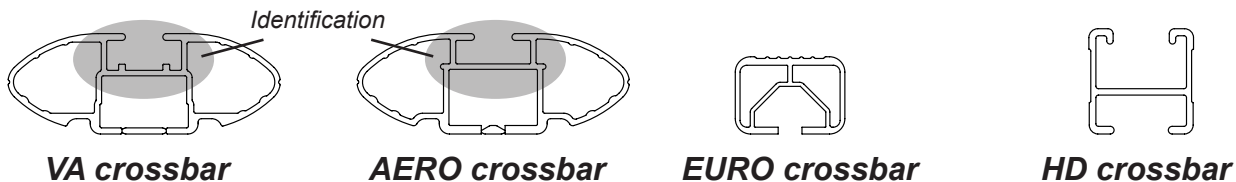

DK043/DK043H Rhino-Rack VA, Aero, Euro & HD crossbar instruction

IDENTIFICATION CHART

		FRONT CROSSBAR						REAR CROSSBAR						
				Measurement strip length per side	Measurement strip length per side	Measurement Distance (x)	Foot plate arrow direction			Measurement strip length per side	Measurement strip length per side	Measurement Distance (x)	Foot plate arrow direction	
Vehicle	Date	Crossbar	Front Right Pad/Clamp	Front Left Pad/Clamp	Measurement strip length per side	Measurement strip length per side	Measurement Distance (x)	Foot plate arrow direction	Rear Right Pad/Clamp	Rear Left Pad/Clamp	Measurement strip length per side	Measurement strip length per side	Measurement Distance (x)	Foot plate arrow direction
Dodge Ram 2500 Regular Cab	2010-	1500mm	M367 SUB0145	159mm	104mm	1206mm / 47,31/64"	OUT	M367 SUB0145	N/A	N/A	N/A	N/A	N/A	
			Arrow FORWARD					Arrow FORWARD						
Dodge Ram 3500 Regular Cab	2010-	1500mm	M367 SUB0145	159mm	104mm	1206mm / 47,31/64"	OUT	M367 SUB0145	N/A	N/A	N/A	N/A	N/A	
			Arrow FORWARD					Arrow FORWARD