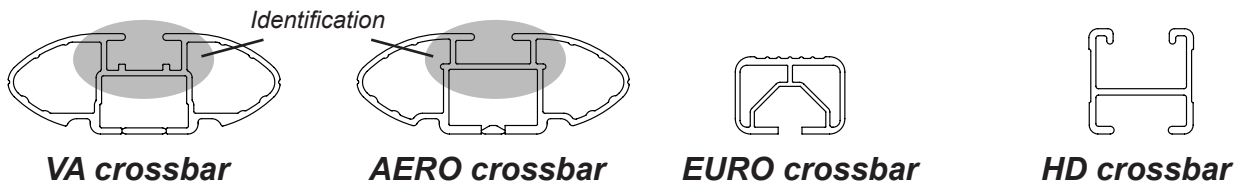

DK043/DK043H Rhino-Rack VA, Aero, Euro & HD crossbar instruction

IDENTIFICATION CHART

Vehicle	Date	Crossbar	FRONT CROSSBAR					REAR CROSSBAR						
			Front Right Pad/Clamp	Front Left Pad/Clamp	Measurement strip length per side	Measurement strip length per side	Measurement Distance (x)	Foot plate arrow direction	Rear Right Pad/Clamp	Rear Left Pad/Clamp	Measurement strip length per side	Measurement strip length per side	Measurement Distance (x)	Foot plate arrow direction
Daihatsu Charade 5dr Hatch	05/93-06/03	1060mm	M367 SUB0145	178.5mm	68mm	810mm / 31,57/64"	OUT	M367 SUB0145	175.5mm	65mm	840mm / 31,57/64"	OUT		
			Arrow FORWARD					Arrow FORWARD						
Toyota Rav 4 LWB 5dr Wagon	2006-	1260mm	M367 SUB0145	198mm	85mm	1044mm / 41,7/64"	OUT	M367 SUB0145	185mm	72mm	1018mm / 41,7/64"	OUT		
			Arrow FORWARD					Arrow FORWARD						
Toyota Rav 4 SWB 5dr Wagon	2006-	1260mm	M367 SUB0145	188mm	75mm	1024mm / 40,5/16"	OUT	M367 SUB0145	178mm	65mm	1004mm / 39,17/32"	OUT		
			Arrow FORWARD					Arrow FORWARD						
Dodge Ram 1500 Quad Cab	2009-	1500mm	M367 SUB0145	159mm	104mm	1206mm / 47,31/64"	OUT	M367 SUB0145	157mm	102mm	1202mm / 47,21/64"	OUT		
			Arrow FORWARD					Arrow FORWARD						
Dodge Ram 1500 Crew Cab	2009-	1500mm	M367 SUB0145	159mm	104mm	1206mm / 47,31/64"	OUT	M367 SUB0145	157mm	102mm	1202mm / 47,21/64"	OUT		
			Arrow FORWARD					Arrow FORWARD