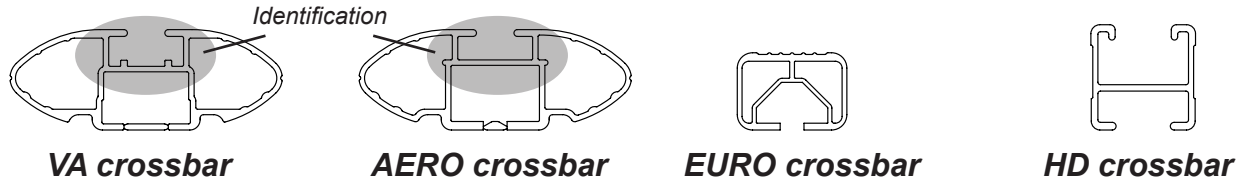

DK043/DK043H Rhino-Rack VA, Aero, Euro & HD [crossbar](#) instruction

IDENTIFICATION CHART

Vehicle	Date	Crossbar	FRONT CROSSBAR					REAR CROSSBAR						
			Front Right Pad/ Clamp	Front Left Pad/ Clamp	Measurement strip length per side	Measurement strip length per side	Measurement Distance (x)	Foot plate arrow direction	Rear Right Pad/ Clamp	Rear Left Pad/ Clamp	Measurement strip length per side	Measurement strip length per side	Measurement Distance (x)	Foot plate arrow direction
Dodge Ram 2500 Crew Cab	2010-	1500mm	M367 SUB0145	159mm	104mm	1206mm / 47,31/64"	OUT	M367 SUB0145	157mm	102mm	1202mm / 47,21/64"	OUT		
			Arrow FORWARD					Arrow FORWARD						
Dodge Ram 2500 Mega Cab	2010-	1500mm	M367 SUB0145	159mm	104mm	1206mm / 47,31/64"	OUT	M367 SUB0145	157mm	102mm	1202mm / 47,21/64"	OUT		
			Arrow FORWARD					Arrow FORWARD						
Dodge Ram 3500 Crew Cab	2010-	1500mm	M367 SUB0145	159mm	104mm	1206mm / 47,31/64"	OUT	M367 SUB0145	157mm	102mm	1202mm / 47,21/64"	OUT		
			Arrow FORWARD					Arrow FORWARD						
Dodge Ram 3500 Mega Cab	2010-	1500mm	M367 SUB0145	159mm	104mm	1206mm / 47,31/64"	OUT	M367 SUB0145	157mm	102mm	1202mm / 47,21/64"	OUT		
			Arrow FORWARD					Arrow FORWARD						
Dodge Ram 1500 Regular Cab	2009-	1500mm	M367 SUB0145	159mm	104mm	1206mm / 47,31/64"	OUT	M367 SUB0145	N/A	N/A	N/A	N/A		
			Arrow FORWARD					Arrow FORWARD