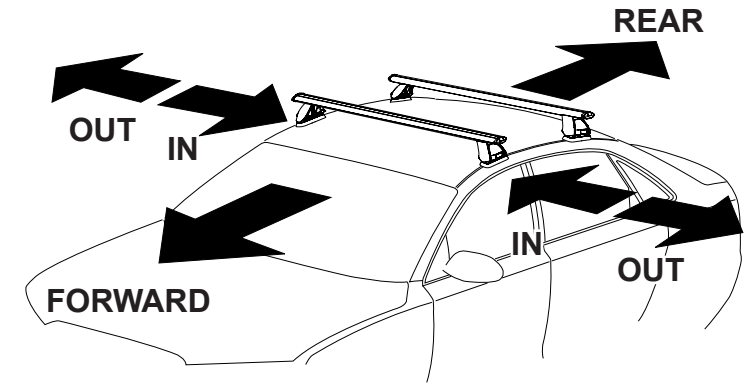

Direction of Pad, Arrow and Foot Plates

VEHICLE	Date	Measurement A	Measurement B	Load Rating (includes racks 5kg/11lbs)
Toyota Rav 4 LWB 5dr wagon	2006-	150mm / 5,29/32"	750mm / 29,17/32"	60kg / 132lbs
Toyota Rav 4 SWB 5dr wagon	2006-	180mm / 7,3/32"	790mm / 31,3/32"	60kg / 132lbs
Dodge Ram 1500 Quad Cab	2009-	310mm / 12,13/64"	750mm / 29,17/32"	75kg / 165lbs
Dodge Ram 1500 Crew Cab	2009-	310mm / 12,13/64"	750mm / 29,17/32"	75kg / 165lbs
Dodge Ram 2500 Crew Cab	2010-	310mm / 12,13/64"	750mm / 29,17/32"	75kg / 165lbs
Dodge Ram 2500 Mega Cab	2010-	310mm / 12,13/64"	800mm / 31,1/2"	75kg / 165lbs