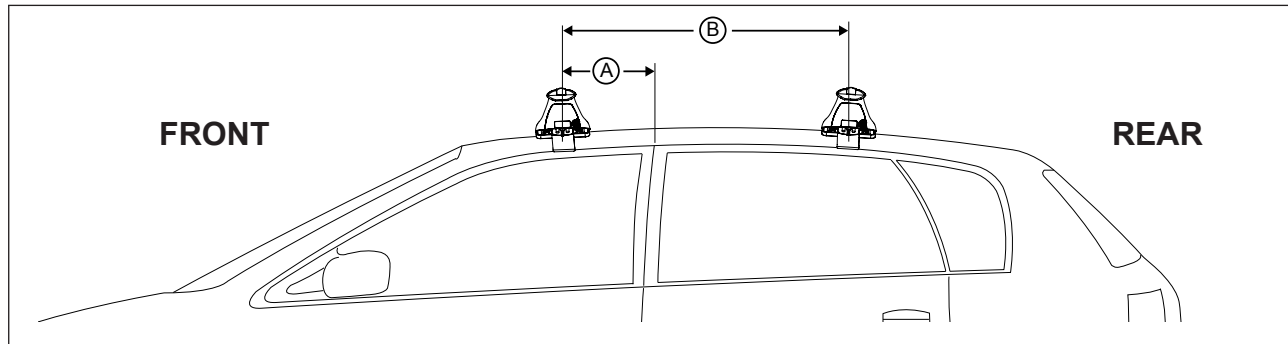

DK043/DK043H Rhino-Rack VA, Aero, Euro & HD [crossbar](#) instruction

Measurement A: CENTRE of door jamb to CENTRE arrow of leg foot plate.

Measurement B: CENTRE of Front leg foot plate arrow to CENTRE of Rear leg foot plate arrow.

Carrying capacity: Roof rack is rated to 75kg. Please refer to manufacturers handbook for your vehicles maximum roof load capacity. Always use the lower of the two figures.

VEHICLE	Date	Measurement A	Measurement B	Load Rating (includes racks 5kg/11lbs)
Dodge Ram 3500 Crew Cab	2010-	310mm / 12,13/64"	750mm / 29,17/32"	75kg / 165lbs
Dodge Ram 3500 Mega Cab	2010-	310mm / 12,13/64"	800mm / 31,1/2"	75kg / 165lbs
Dodge Ram 1500 Regular Cab	2009-	380mm / 14,31/32"	N/A	35kg / 77lbs
Dodge Ram 2500 Regular Cab	2010-	380mm / 14,31/32"	N/A	35kg / 77lbs
Dodge Ram 3500 Regular Cab	2010-	380mm / 14,31/32"	N/A	35kg / 77lbs