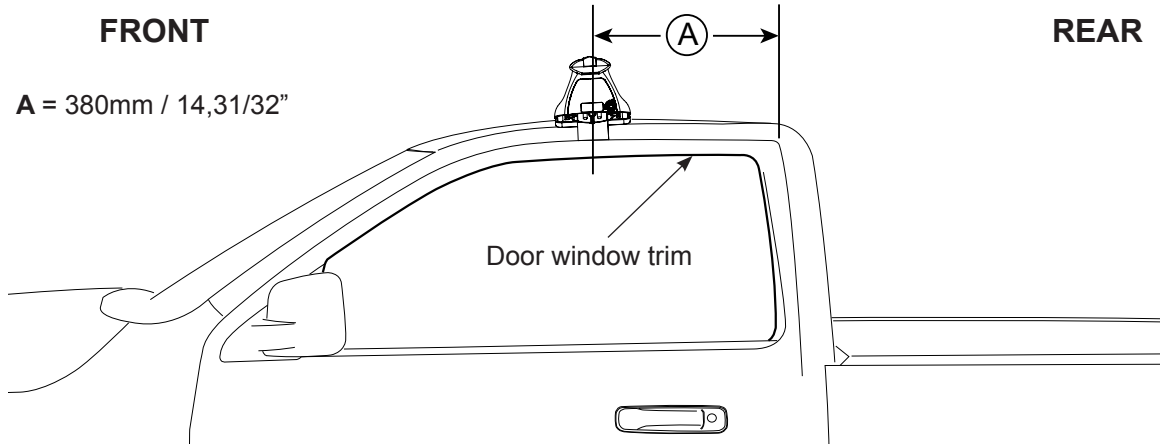

DK043/DK043H Rhino-Rack VA, Aero, Euro & HD crossbar instruction

Measurement A: CENTRE of door jamb to CENTRE arrow of leg foot plate.

Measurement B: CENTRE of Front leg foot plate arrow to CENTRE of Rear leg foot plate arrow.

Carrying capacity: Roof rack is rated to 75kg. Please refer to manufacturers handbook for your vehicles maximum roof load capacity. Always use the lower of the two figures.

Dodge Ram 1500, 2500, 3500 Regular Cab

Measurement A: Project an imaginary horizontal line with top of door window trim and a vertical line from rear of cab. Where these two points meet measure forward 380mm / 14,31/32" to centre arrow on foot plate.