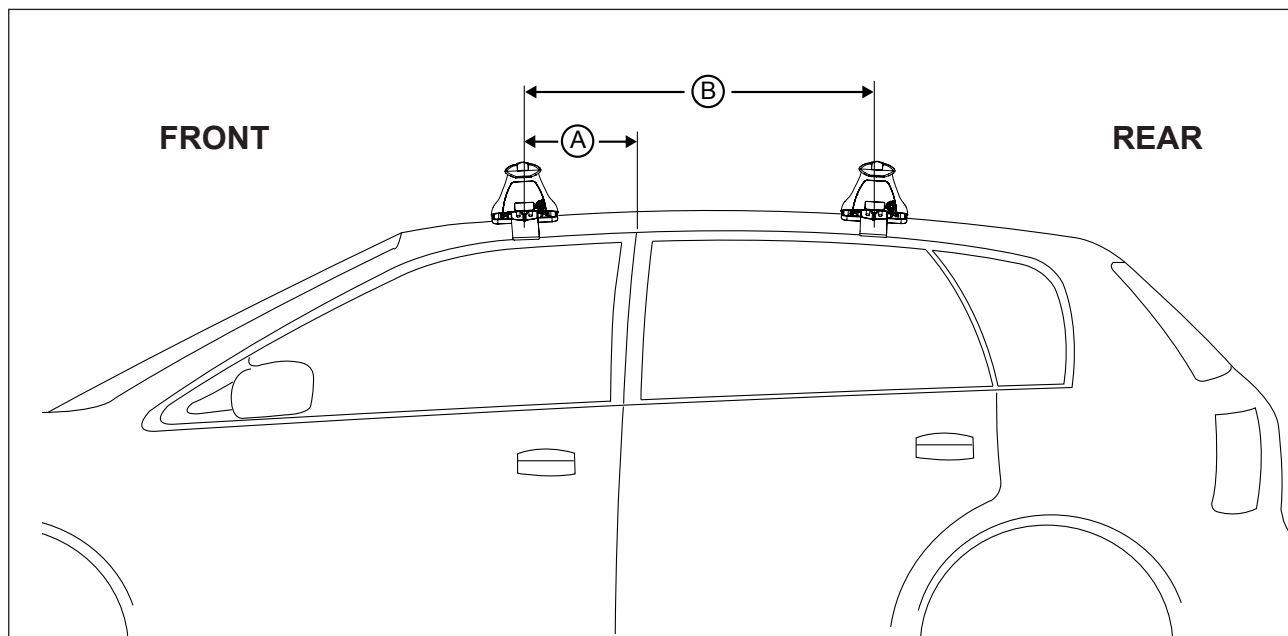

DK031/DK031F Rhino-Rack VA, Aero, Euro & HD crossbar instruction

Measurement A: CENTRE of door jamb to CENTRE arrow of leg foot plate.

Measurement B: CENTRE of Front leg foot plate arrow to CENTRE of Rear leg foot plate arrow.

Carrying capacity: Roof rack is rated to 75kg. Please refer to manufacturers handbook for your vehicles maximum roof load capacity. Always use the lower of the two figures.

VEHICLE	Date	Measurement A	Measurement B	Load Rating (includes racks 5kg/11lbs)
Toyota Hilux Dual Cab	04/05-	300mm / 11,13/16"	700mm / 27,9/16"	75kg / 165lbs
Audi A4, S4, RS4 - B6 4dr Sedan	06/01-05/04	335mm / 13,3/16"	700mm / 27,9/16"	75kg / 165lbs
Audi A4, S4, RS4 - B7 4dr Sedan	03/05-03/08	335mm / 13,3/16"	700mm / 27,9/16"	75kg / 165lbs