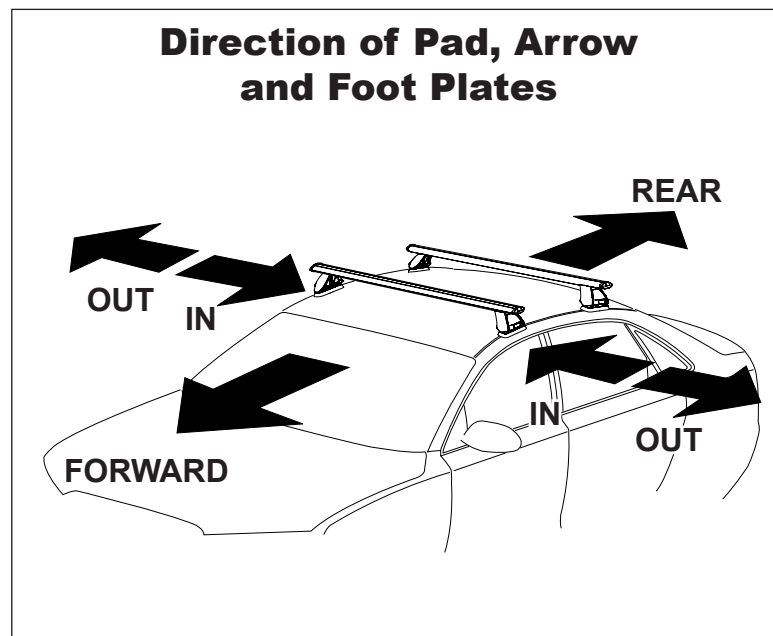

DK031/DK031F Rhino-Rack VA, Aero, Euro & HD crossbar instruction

Measurement A: CENTRE of door jamb to CENTRE arrow of leg foot plate.

Measurement B: CENTRE of Front leg foot plate arrow to CENTRE of Rear leg foot plate arrow.

Carrying capacity: Roof rack is rated to 75kg. Please refer to manufacturers handbook for your vehicles maximum roof load capacity. Always use the lower of the two figures.

VEHICLE	Date	Measurement A	Measurement B	Load Rating (includes racks 5kg/11lbs)
Toyota Hilux Dual Cab	04/05-	300mm / 11,13/16"	700mm / 27,9/16"	75kg / 165lbs
Audi A4, S4, RS4 - B6 4dr Sedan	06/01-05/04	335mm / 13,3/16"	700mm / 27,9/16"	75kg / 165lbs
Audi A4, S4, RS4 - B7 4dr Sedan	03/05-03/08	335mm / 13,3/16"	700mm / 27,9/16"	75kg / 165lbs