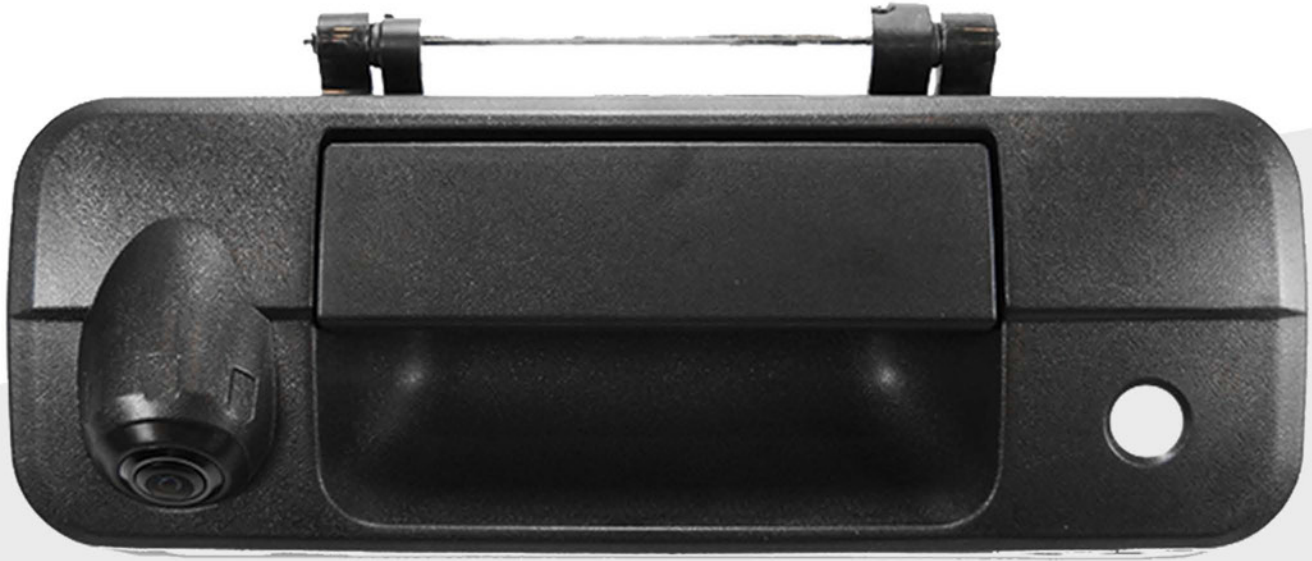

TOYOTA TUNDRA TAILGATE HANDLE BACKUP CAMERA

RVS-Tundra

SPECIFICATIONS

CURRENT CONSUMPTION	MAX:150MA
SENSOR	CDM-III, 1/4"
RESOLUTION (TV LINES)	420
MINIMUM ILLUMINATION	0.5 LUX
ANGLE	170°
EFFECTIVE PIXELS	648*488
TV SYSTEM	NTSC
VIDEO OUTPUT	FULL COLOR VIDEO OUT:1.0VP-P 17 (OHM) LOAD
WORKING VOLTAGE	DC9-16V
VIDEO COLOR	FULL COLOR
WATERPROOF	IP67-IP68
OPERATING TEMPERATURE	-40°C TO +70°C
PARKING GUARD LINE IMAGE	ON/OFF SWITCHABLE MIRROR

REAR VIEW
SAFETY
REVERSE WITH CONFIDENCE™

TUNDRA BACKUP CAMERA

The Tundra backup camera replaces the existing tailgate handle for a sleek OEM look. It boasts a 170 degree CCD lens which displays rich color at daytime and has excellent night vision for low light settings. It is completely weatherproof with an IP67 rating and will fit all bodies from 2007 through 2013.