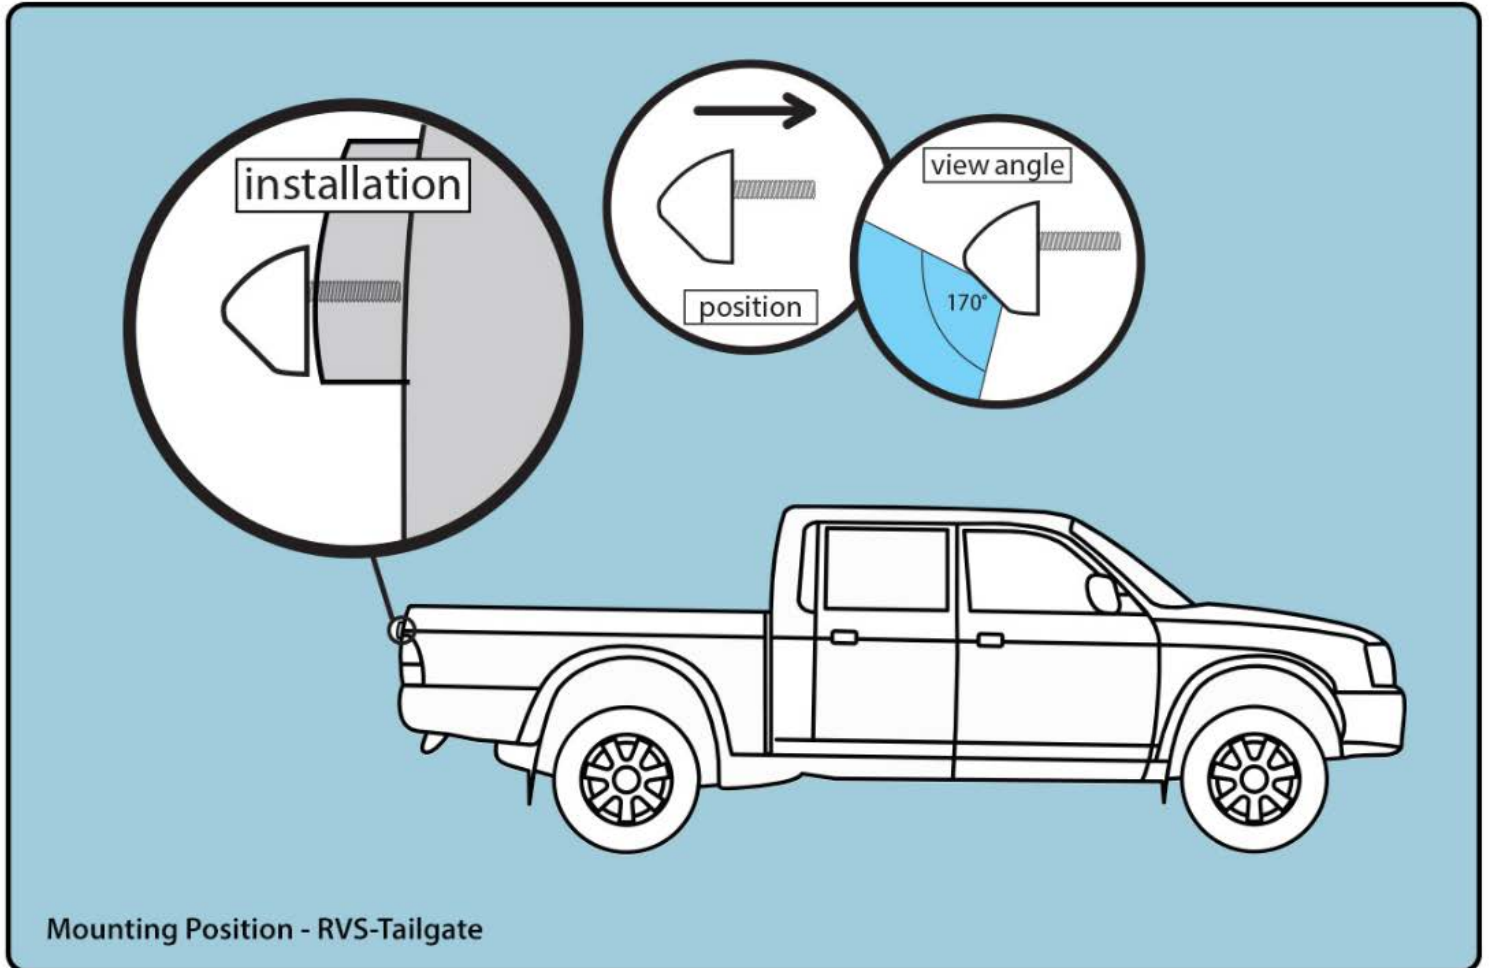

BACKUP CAMERA FOR PICKUP TRUCKS

RVS - TAILGATE

REAR VIEW
SAFETY
A Safe Fleet Brand

DESCRIPTION

This tailgate camera is complete with a crystal clear 170° MT9V139 backup camera with night vision and all the wires, connectors and mounts you will need. The rear view camera system is completely weatherproof with an IP68 rating, strong and reliable, shock resistant with a 10G vibration rating (highest in the industry) and comes with a full year warranty. The tailgate camera mounts to the handle and looks OEM and flush with the vehicle. The camera is very easy to install and makes hitching and backing up easy.

SPECIFICATIONS

Sensor	MTV9V139
Sensor Format	728 (H) X 560 (V)
Picture Elements	307,200 Pixels
NTSC Output	720 (H) X 480 (V)
PAL Output	720 (H) X 576 (V)
TV Lines	480
Viewing Angle	170°
Weatherproof Rating	IP68
Night Vision	Yes
Usable Illumination	0.5 Lux
Power Source	DC 12V - 24V (+/- 10%)
Power	<1W
S/N Ratio	48 dB
Video Output	1.0 Vp.p 75 ohm

170° Viewing Angle

Ultra wide angle

IP68 Rating

Protected against complete, continuous submersion in water

Mounts Flush Against Vehicle

Compact Design

Less than an inch in length, width and depth

Night Vision

With very little ambient light provides a great picture at night

TAILGATE BACKUP CAMERA

The Tailgate Backup Camera is built with an MT9V139 sensor and a lens with an ultra wide viewing angle of 170°. Its tiny size (less than an inch long, wide and deep) makes it ideal for smaller vehicles and allows its installation to be virtually invisible. It mounts flush against the vehicle and with an IP68 weatherproof rating is fit to operate in almost all weather conditions.