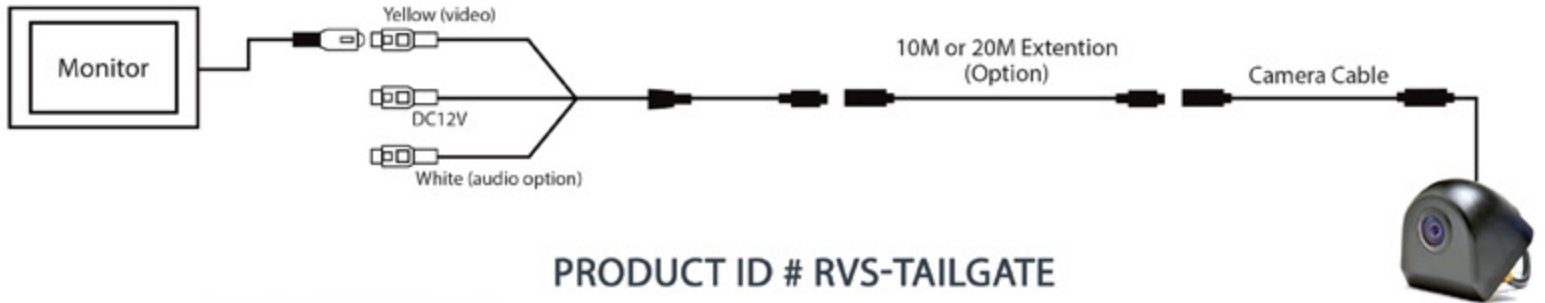

REAR VIEW SAFETY

A Safe Fleet Brand

"A leading manufacturer and distributor of rear view camera systems in the USA & Canada"

PRODUCT ID # RVS-TAILGATE

Camera	MT9V139
PICTURE ELEMENTS	307,200 PIXELS
GAMMA CORRECTION	R=0.45 TO 1.0
IMAGE SENSOR	480TV LINES PAL:720(H)*576(V), NTSC:720(H)*480(V)
LENS	2.1MM
VIEW ANGLE	170°
SYNC SYSTEM	INTERNAL SYNCHRONIZATION
NIGHT VISION	YES
POWER SOURCE	DC 12V-24V (+/- 10%)
S/N RATIO	MORE THAN 48DB
ELECTRONIC IRIS	1/50, 160-1/100,000SEC
VIDEO OUTPUT	1VPP 75Ω
IR SWITCH CONTROL	ACDS AUTOMATIC CONTROL
VIBRATION RATING	10G
OPERATING TEMPERATURE	-30°C - 50°C / RH 95% MAX
STORAGE TEMPERATURE	-30°C - 60°C / RH 95% MAX

BACKUP CAMERA FOR PICKUP TRUCKS

RVS - TAILGATE

REAR VIEW
SAFETY
A Safe Fleet Brand

DESCRIPTION

This tailgate camera is complete with a crystal clear 170° MT9V139 backup camera with night vision and all the wires, connectors and mounts you will need. The rear view camera system is completely weatherproof with an IP68 rating, strong and reliable, shock resistant with a 10G vibration rating (highest in the industry) and comes with a full year warranty. The tailgate camera mounts to the handle and looks OEM and flush with the vehicle. The camera is very easy to install and makes hitching and backing up easy.

170° Viewing Angle

Ultra wide angle

IP68 Rating

Protected against complete, continuous submersion in water

Mounts Flush Against Vehicle

Compact Design

Less than an inch in length, width and depth

Night Vision

With very little ambient light provides a great picture at night

TAILGATE BACKUP CAMERA

The Tailgate Backup Camera is built with an MT9V139 sensor and a lens with an ultra wide viewing angle of 170°. Its tiny size (less than an inch long, wide and deep) makes it ideal for smaller vehicles and allows its installation to be virtually invisible. It mounts flush against the vehicle and with an IP68 weatherproof rating is fit to operate in almost all weather conditions.