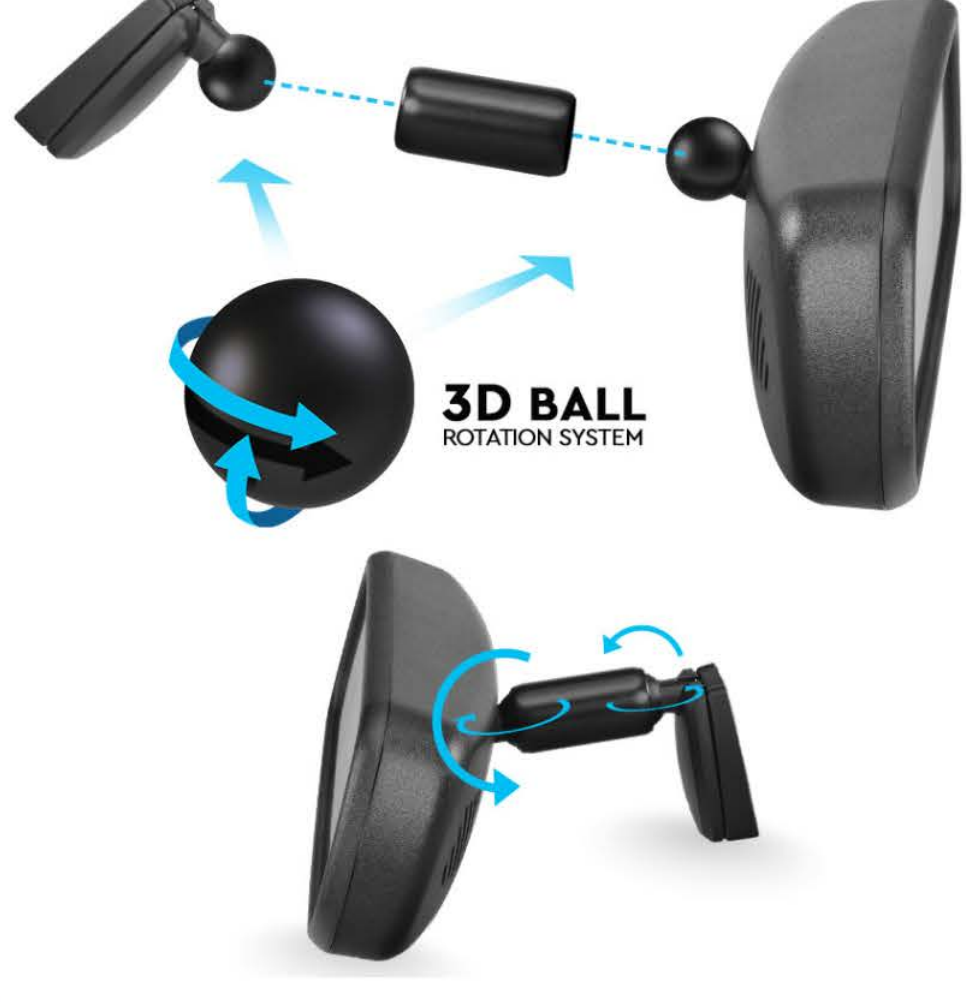

**Night Vision**  
Provides a great picture at night

**Adjustable Mounting Bracket**

**Compact Design**  
Less than an inch in length, width and depth

**IP68 Rating**  
Protected against complete submersion in water

**Mirror Monitor**

Our G-Series monitor completely replaces your rear view mirror. In addition to having a high quality display, the entire surface is an ultra reflective mirror.

**Reflective**

Acts just like a regular rear view mirror monitor

**Super Sharp Digital Image**

With a pixel resolution of 480 x 272 the monitor guarantees a super sharp digital image

**4.3" LCD Digital Display**

A bright 4.3" display appears on the left side of the mirror when camera is triggered on

**Distance Grid Lines**

The monitor will display grid lines for reference of distance to obstacles behind you

**Adjustable**

Easily adjust mirror monitor to any position with a double ball joint

**Clean Install**