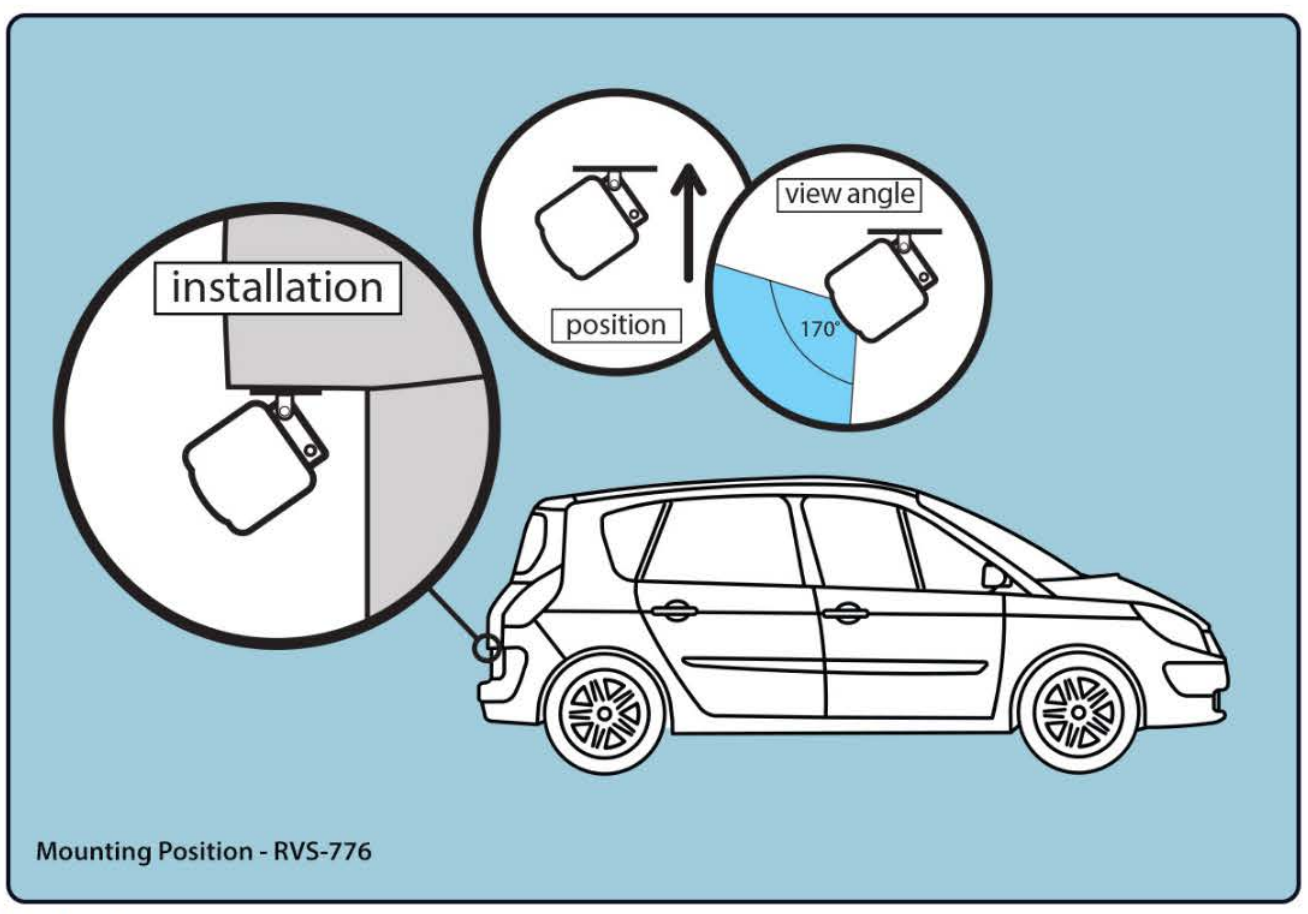

**QUICK FACT**

Installs cleanly in vehicle for a factory-like finish.

**STRONG**

System usually outlives the vehicles they are mounted on

**2h**

Installation Time: 2 hours

**170° Viewing Angle**  
Ultra wide angle

**Night Vision**  
Provides a great picture at night

**Adjustable Mounting Bracket**

**Compact Design**  
Less than an inch in length, width and depth

**IP68 Rating**  
Protected against complete submersion in water