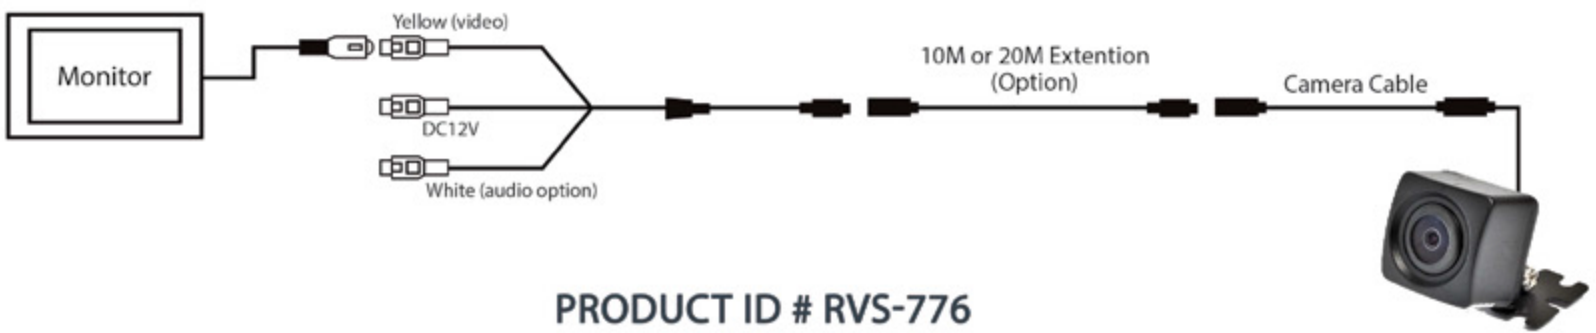

Surface Mount Car Backup Camera

RVS-776

PRODUCT ID # RVS-776

Camera	1/4 MT9V139
SENSOR FORMAT	728 (H) X 560 (V)
NTSC OUTPUT	720 (H) X 480 (V)
PAL OUTPUT	720 (H) X 576 (V)
LENS	2.1MM
VIEW ANGLE	170°
SYNC SYSTEM	INTERNAL SYNCHRONIZATION
NIGHT VISION	YES
USABLE ILLUMINATION	0.5 LUX
POWER SOURCE	DC 12V
S/N RATIO	45dB
ELECTRONIC IRIS	1/50, 160-1/100,000sec
VIDEO OUTPUT	1VP - P, 75 Ω
SHUTTER TYPE	ELECTRONIC ROLLING SHUTTER (ERS)
VIBRATION AND SHOCK RATING	10G / 100G
OPERATING TEMPERATURE	-40°C ~ +70°C / RH 95% MAX
STORAGE TEMPERATURE	-40°C ~ +80°C / RH 95% MAX

170° Viewing Angle
Ultra wide angle

Night Vision

With very little ambient light provides a great picture at night

Adjustable Mounting Bracket

Compact Cube Design

Less than an inch in length, width and depth

IP68 Rating

Protected against complete, continuous submersion in water

COMPACT BACKUP CAMERA

This Compact Backup Camera is built with a MT9V139 lens with an ultra wide viewing angle of 170°. It's tiny size (less than an inch long, wide and deep) makes it ideal for smaller vehicles and allows its installation to be virtually invisible. It comes with an adjustable mounting bracket and with an IP68 rating is fit to operate in almost all weather conditions.