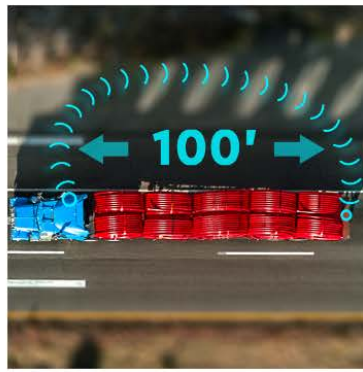

100' TRANSMISSION

We guarantee this system to work up to 100ft. It's digital wireless transmission was perfected to work even at long distances with no interference.