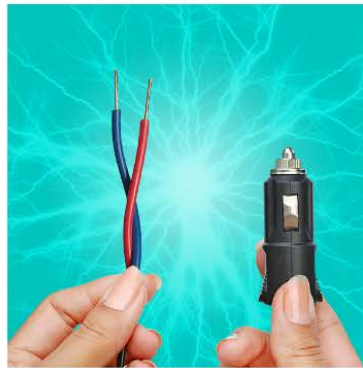

WATERPROOF + NIGHT VISION

With an IP69K rating (highest IP rating there is), the camera works in all weather conditions. 18 infra-red lights ensure a perfect view even on the darkest night.

DUAL POWER OPTION