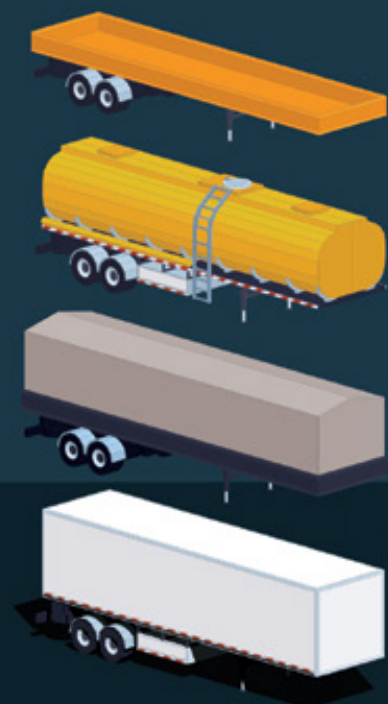

Wireless Backup Camera System with 5" Single Screen Monitor

RVS-155W

REAR VIEW
SAFETY
A Safe Fleet Brand

Perfection takes time, especially with something as complicated as wireless transmission. Our newest system was born from years of testing and multiple prototypes. Introducing a wireless camera system that really works in all conditions. This one camera setup boasts a 100' digital wireless range which is guaranteed to work even at highway speeds. Installation takes less than an hour and with a cigarette lighter plug or hardwire kit, the monitor installs instantly.

INSTANT PAIR

The Instant Pair feature allows you to pair the monitor to camera without leaving your cab. Simply hit **PAIR** on your monitor and turn on power for your trailer, and the backup camera and monitor will pair automatically.