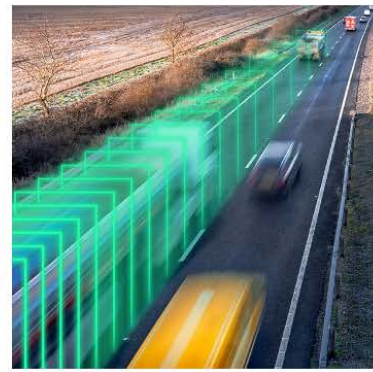

HIGHWAY SPEEDS

Our transmission guarantee applies even at highway speeds! This means that even while travelling at 60-70mph, the system will hold the signal.