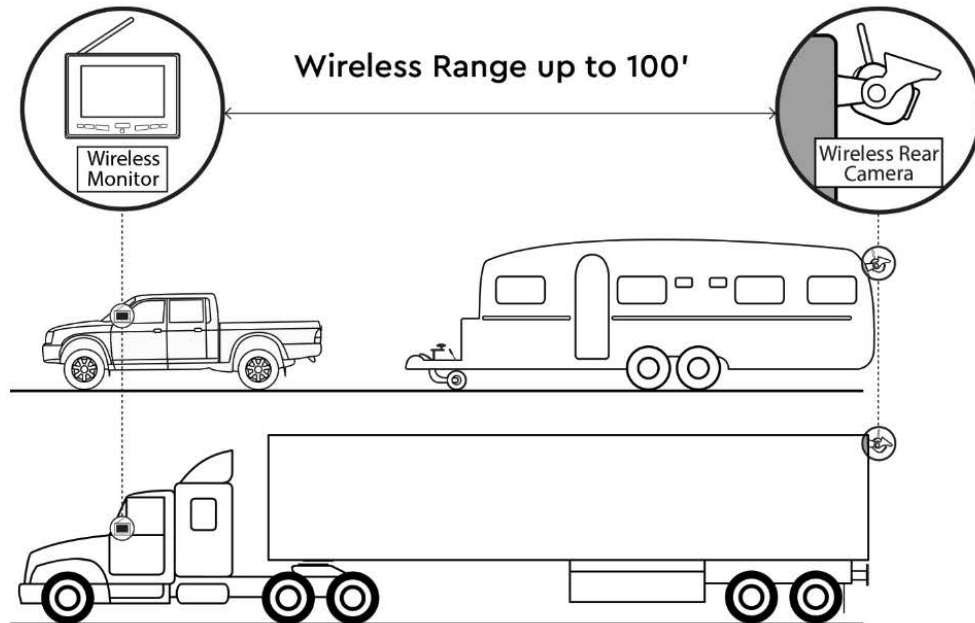

WATERPROOF + NIGHT VISION

With an IP69K rating (highest IP rating there is), the camera works in all weather conditions. 18 infra-red lights ensure a perfect view even on the darkest night.

DUAL POWER OPTION

System comes with two powering options - a cigarette lighter plug and a hard wire option. Either wire it to the vehicle's fuse box or plug it right into the 12V outlet!

EASY INSTALL + INSTANT PAIR

System installs in under an hour and comes with instant pair which allows you pair the camera and monitor together without leaving the cab.