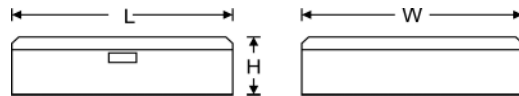

RDS Manufacturing Inc.
Sportsman Products
 (FOB, Perry FL)

Southern Dog Box

RDS #	Description	L	W	H
70863	2 Door	48	24	24
70526	2 Door	48	48	24
70527	2 Door	48	60	24
70525	1 Door	36	48	24
70979	2 Door	36	48	24
70690	2 Door	48	32	24
70700	1 Door	48	32	24

All doors have keyed locks.

Northern Dog Box

RDS #	Description	L	W	H
70526WFN	2 Door	48	48	24
70690WFN	2 Door	48	32	24

Tracking Collar Box

RDS #	Description	L	W	H
71532		34	34	6

Water Tank

RDS #	Description	L	W	H
72014	5 Gallon Tank	34	6	6

Gun Locker Case

RDS #	Description	L	W	H
72020		38	16	5½
72021		56	14½	5½