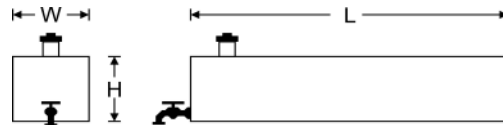

All doors have keyed locks.

Northern Dog Box

RDS #	Description	L	W	H
70526WFN	2 Door	48	48	24
70690WFN	2 Door	48	32	24

Tracking Collar Box

RDS #	Description	L	W	H
71532		34	34	6

Water Tank

RDS #	Description	L	W	H
72014	5 Gallon Tank	34	6	6