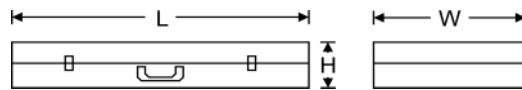

All doors have keyed locks.

Northern Dog Box

RDS #	Description	L	W	H
70526WFN	2 Door	48	48	24
70690WFN	2 Door	48	32	24

Tracking Collar Box

RDS #	Description	L	W	H
71532		34	34	6

Water Tank

RDS #	Description	L	W	H
72014	5 Gallon Tank	34	6	6