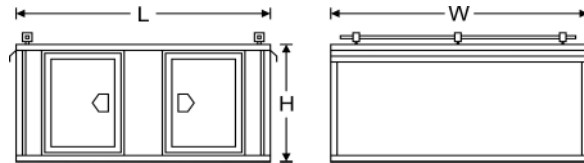

RDS Manufacturing Inc.
Sportsman Products
 (FOB, Perry FL)

Southern Dog Box

RDS #	Description	L	W	H
70863	2 Door	48	24	24
70526	2 Door	48	48	24
70527	2 Door	48	60	24
70525	1 Door	36	48	24
70979	2 Door	36	48	24
70690	2 Door	48	32	24
70700	1 Door	48	32	24

All doors have keyed locks.

Northern Dog Box

RDS #	Description	L	W	H
70526WFN	2 Door	48	48	24
70690WFN	2 Door	48	32	24

Tracking Collar Box

RDS #	Description	L	W	H
71532		34	34	6

Water Tank

RDS #	Description	L	W	H
72014	5 Gallon Tank	34	6	6

Gun Locker Case

RDS #	Description	L	W	H
72020		38	16	5½
72021		56	14½	5½