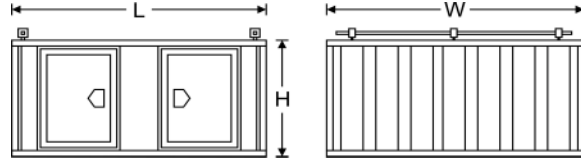

RDS Manufacturing Inc.
Sportsman Products
 (FOB, Perry FL)

Southern Dog Box

RDS #	Description	L	W	H
70863	2 Door	48	24	24
70526	2 Door	48	48	24
70527	2 Door	48	60	24
70525	1 Door	36	48	24
70979	2 Door	36	48	24
70690	2 Door	48	32	24
70700	1 Door	48	32	24

All doors have keyed locks.

Northern Dog Box

RDS #	Description	L	W	H
70526WFN	2 Door	48	48	24
70690WFN	2 Door	48	32	24

Tracking Collar Box

RDS #	Description	L	W	H
71532		34	34	6

Water Tank

RDS #	Description	L	W	H
72014	5 Gallon Tank	34	6	6

Gun Locker Case

RDS #	Description	L	W	H
72020		38	16	5½
72021		56	14½	5½