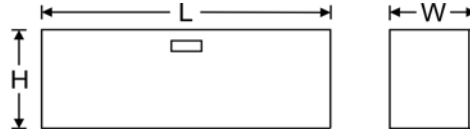

Underbody Box

RDS #	Description	L	W	H	Price
71252	Mill Finish	24	18	18	$310.00
71253		24	18	18	$332.00
70559		30	18	18	$332.00
70450		36	18	18	$353.00
70393		48	18	18	$392.00
70394		60	18	18	$432.00
70395	Extra Capacity	48	24	24	$482.00
70396	Extra Capacity	60	24	24	$519.00