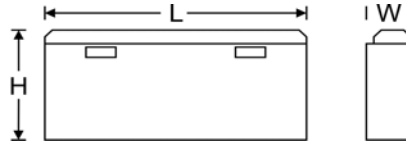

RDS Manufacturing Inc.
Automotive Toolboxes - Jobber Prices

Trailer Buddy

RDS #	Description	L	W	H	Price
71736NH		48	10	24	$314.00
71737NH		72	10	24	$336.00