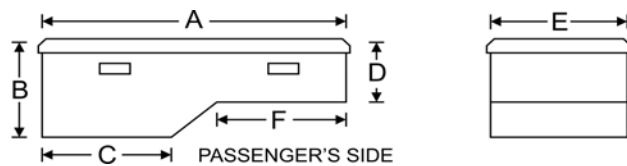

Fender Well

RDS #	Description	A	B	C	D	E	F
71377	60" Passenger's Side	60	24½	28½	12½	8	21¼
71378	60" Driver's Side	60	24½	28½	12½	8	21¼
71375	48" Passenger's Side	48	24½	16½	12½	8	21¼
71376	48" Driver's Side	48	24½	16½	12½	8	21¼