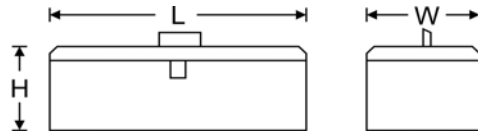

Tote Box

RDS #	Description	L	W	H
70397		14	7	5