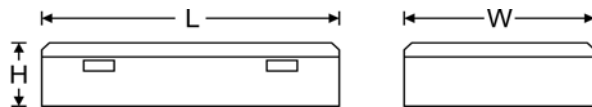

Fifth Wheel Box

RDS #	Description	L	W	H
71304		57	22	12