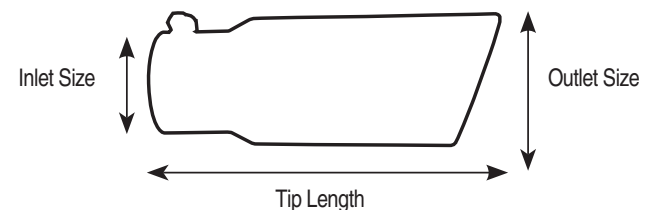

FREE

With your purchase of RBP WHEELS!

**PURCHASES MADE FROM:
11/14/19 -12/31/19**

- Get your choice of an LEVELING KIT
 EXHAUST TIP
 GRAPPLER (Tow Hook/Step)

Please email completed form and proof of purchase to: mailinrebate@rollingbigpower.com

EXHAUST TIPS

- Exhaust Tip Design: RX-1 (Laser Cut) RX-7 (3D Badge)
- Inlet Size: 3.5" 4" 5"
- Outlet Size: 4.5" 5" 6" 7" 8"
- Tip Length: 12" 18"
- Finish: Black Textured Finish High Polished Stainless Steel

GRAPPLER (Tow Hook/Step)

Fitment: FOR 2 inch HITCH RECEIVERS ONLY

FIRST NAME _____ LAST NAME _____

ADDRESS _____

CITY _____ STATE _____ ZIP _____

EMAIL _____

PHONE _____

Please allow 6-8 weeks for delivery. Offer good while quantities last. Void where prohibited, taxed or otherwise restricted by law. Good only in the USA.